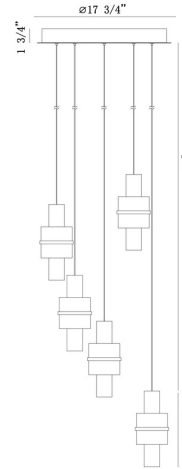

Rola, Chandelier, 5-Light, 18", Gold, White Glass

Item No.
45594-014

JOB NAME:

DATE:

TYPE:

COMMENTS:

LIGHT INFORMATION

Light Type Integrated LED

Bulb Socket N/A

Bulb Shape N/A

Bulb Included Yes

CRI 90

Delivered Lumens 871

Colour Temperature (Kelvin) 3000K

Average Hours LED (L70) 20000

Number of Lights 10

Light Direction Up & Down

Dimming Method Triac/Elv

Output Voltage 24

Current Type DC

LIGHT INFORMATION (CONT'D.)

Light Wattage 4

Total Wattage 40

DIMENSIONS & WEIGHT

Product Width (In)

Product Height (In) 9.5

Product Ext (In)

Product Diameter (In) 17.75

Product Weight (Lbs) 14.5

Product Length (In)

INSTALLATION

Mounting Type J-Box