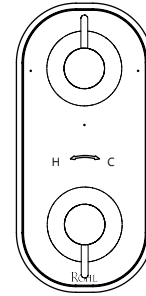

DESCRIPTION

- Temperature control with diverter
- Up to 5 functions depending on chosen rough
- Rough valve sold separately. Select one:
  - Order R1051BV 1/2" therm. dedicated 1 function rough valve
  - Order R1052BD 1/2" therm. dedicated 2 function rough valve
  - Order R1053BD 1/2" therm. dedicated 3 function rough valve
  - Order R1055BD 1/2" therm. shared 5 function rough valve

STANDARDS

- ASME A112.18.1 / CSA B125.1
- ASSE 1016
- ADA

WARRANTY

- Most products or parts carry "Limited Warranties" against manufacturing defects. For US customers please visit houseofrohl.com/support and for Canadian customers please visit houseofrohl.ca/support for complete product and finish warranty.

SPECIFICATIONS

TENERIFE™

1/2" Thermostatic Trim With Diverter

MODELS: TTE12W2LM