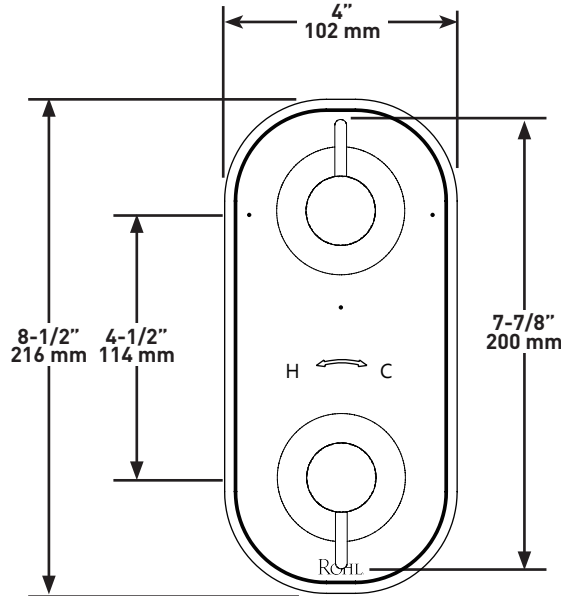

DESCRIPTION

- Temperature control with diverter
- Up to 5 functions depending on chosen rough
- Rough valve sold separately. Select one:
 - Order R1051BV 1/2" therm. dedicated 1 function rough valve
 - Order R1052BD 1/2" therm. dedicated 2 function rough valve
 - Order R1053BD 1/2" therm. dedicated 3 function rough valve
 - Order R1055BD 1/2" therm. shared 5 function rough valve

SPECIFICATIONS

TENERIFE™

1/2" Thermostatic Trim With Diverter

MODELS: TTE12W2LM

For warranty or additional information, contact:

U.S.A.
houseofrohl.com/support
 1-800-777-9762

QUEBEC / MARITIMES / WESTERN CANADA
 QUÉBEC / MARITIMES / OUEST CANADIEN
 QUEBEC / MARITIMOS / CANADA OCCIDENTAL
houseofrohl.ca/support
 1-866-473-8442