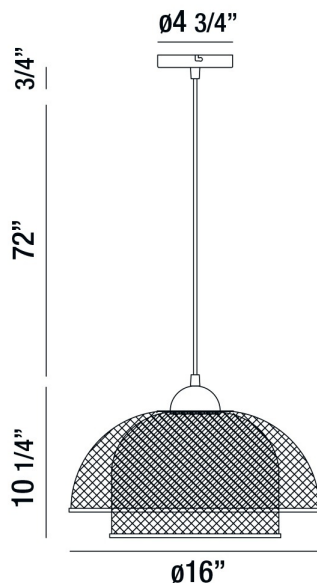

EUROfase

Kenmore, Pendant, 16", Matte Black, Gold Steel

Item No.

35945-017

JOB NAME:

DATE:

TYPE:

COMMENTS:

LIGHT INFORMATION

Light Type Integrated LED

Bulb Socket N/A

Bulb Shape N/A

Bulb Included Yes

CRI 90

Delivered Lumens 300

Colour Temperature (Kelvin) 3000K

Average Hours LED (L70) 20000

Number of Lights 1

Light Direction Down

Dimming Method Triac/Elv

Output Voltage 120

Current Type AC

LIGHT INFORMATION (CONT'D.)

Light Wattage 5

Total Wattage 5

DIMENSIONS & WEIGHT

Product Width (In)

Product Height (In) 10.25

Product Ext (In)

Product Diameter (In) 16

Product Weight (Lbs) 4.41

Product Length (In)