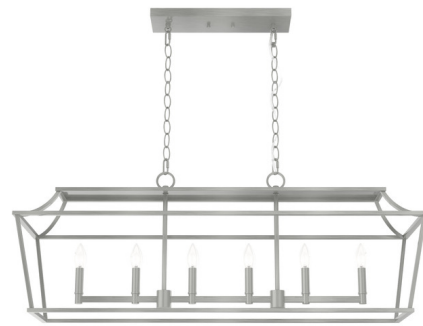

Lightology

lightology.com
866-954-4489
05-20-26

Project: _____
 Company: _____
 Location: _____ Fixture Type: _____
 SPEC #: **HUN1112090**
 Approved On: _____ Approved By: _____

Laurel Ridge Linear Chandelier By Hunter Fan

Description

Strong lines and a simple form give the Laurel Ridge Linear Chandelier a graceful yet bold look. A modern take on Georgian style silhouettes, this fixture is a fresh addition for your kitchen or dining room.

Specifications

COLOR	N/A
BODY FINISH	Brushed Nickel
WATTAGE	360W
DIMMER	Standard 120V
DIMENSIONS	42"L x 12.25"W x 16"H
BULB NOT INCLUDED	6 x B10/Candelabra (E12)/60W/120V Incandescent
OTHER BULB OPTIONS	6 x B10/Candelabra (E12)/120V LED

Shown in brushed nickel

*Height is ceiling to bottom of fixture

CLICK TO VIEW PRODUCT

Notes: