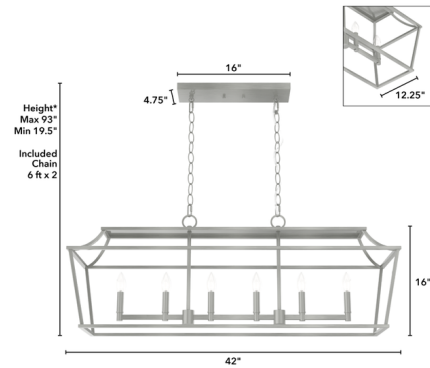

Description

Strong lines and a simple form give the Laurel Ridge Linear Chandelier a graceful yet bold look. A modern take on Georgian style silhouettes, this fixture is a fresh addition for your kitchen or dining room.

Specifications

COLOR	N/A
BODY FINISH	Brushed Nickel
WATTAGE	360W
DIMMER	Standard 120V
DIMENSIONS	42"L x 12.25"W x 16"H
BULB NOT INCLUDED	6 x B10/Candelabra (E12)/60W/120V Incandescent
OTHER BULB OPTIONS	6 x B10/Candelabra (E12)/120V LED

Shown in brushed nickel

*Height is ceiling to bottom of fixture

CLICK TO VIEW PRODUCT

Notes: