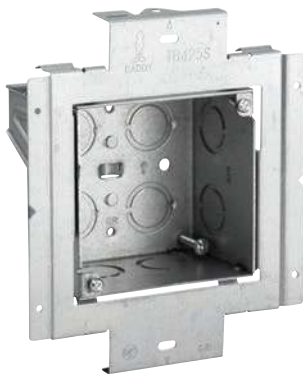

nVent CADDY Adjustable Depth Box with Mounting Plate

CONNECT AND PROTECT

nVent CADDY Adjustable Depth Box with Mounting Plate is a pre-galvanized adjustable depth box for mounting fire alarm devices and strobes, designed for on-stud and between stud applications. With two screws inside the box, installers can easily adjust to different depths after installation of drywall or ceiling tiles.

Available in three different options, designed for a wide range of applications. The TB425 is for 2.5" stud depths. The TB435 is for stud depths 3 $\frac{5}{8}$ " and greater. The four-square box with $\frac{1}{2}$ " offset design is a ready-to-install assembly for devices and strobes that do not require a mud ring.

The TB425S option is for stud depths 3 $\frac{5}{8}$ " and greater. The four-square box with no offset design allows for a mud ring to be used for mounting smaller devices for both single- and double-layer drywall.

FEATURES

- Used for mounting fire alarm devices and strobes
- Snap-on installation to Heavy Duty Telescoping Bracket allows for easy positioning along bracket
- Can also be mounted directly to metal studs
- For between stud applications, use with nVent CADDY Heavy Duty Telescoping Bracket
- For overhead applications use with Heavy Duty Telescoping Bracket and T-Grid Clip (sold separately)
- Easily adjusts for different depth wall and ceiling applications
- Screws inside fire alarm box allow for adjustment after drywall or ceiling tile installation, providing confidence to adapt to any situation
- Includes multiple knockouts on each side of the box
- Design provides built in far side support for minimum stub depths
- Includes depth stamps marked directly on the product for easy positioning
- Drop-wire attachment point