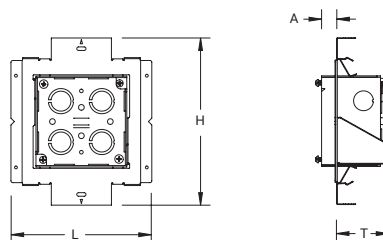

Our powerful portfolio of brands:

CADDY ERICO HOFFMAN RAYCHEM SCHROFF TRACER