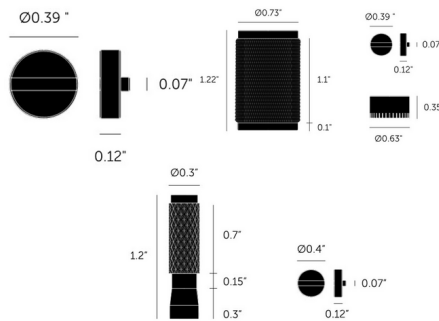

### Specifications

COLOR	N/A
BODY FINISH	White
WATTAGE	N/A
DIMMER	N/A
DIMENSIONS	0.3"W x 1.2"H
BULB	N/A

CLICK TO VIEW PRODUCT

Notes: