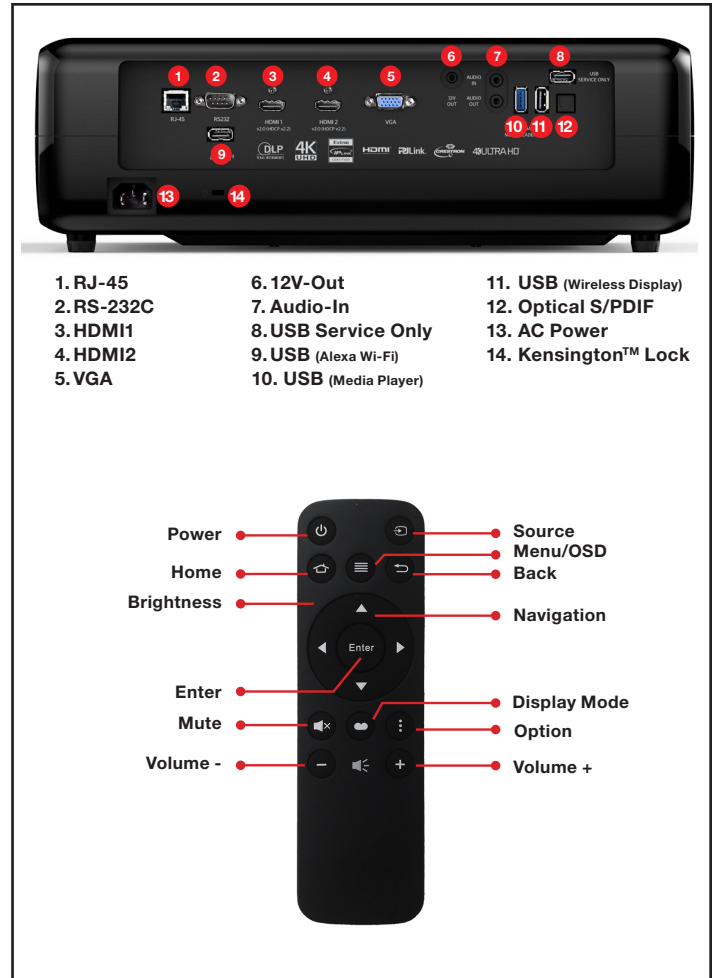

COMPATIBILITY SPECIFICATIONS

Computer Compatibility	4K UHD 2160p, WUXGA, HDTV 1080p, UXGA, SXGA, WXGA+, WXGA (1280 x 800), WXGA, HDTV (720p), XGA, SVGA, VGA, PC and Mac compatible
Video Compatibility	4K UHD 2160p (24/50/60Hz), 1080p (24/50/60Hz), 1080i (50/60Hz), 720p (50/60Hz), 480i/p, 576i/p
HDR Source Compatibility	Ultra HD Blu-Ray player, 4K UHD streaming media device (Roku 4K Ultra), Xbox One S / One X (Ultra HD Blu-ray, 4K media streaming & HDR gaming) and PS4 Pro (4K UHD media streaming and 4K UHD HDR gaming only)
3D Compatibility†	Side-by-side: 1080i50 / 60, 720p50 / 60 Blu-ray 3D / Frame-pack: 1080p24, 720p50 / 60 Over-under: 1080p24, 720p50 / 60
Scan Rate	Vertical: 24Hz to 120Hz / horizontal: 31 to 135 KHz
I/O Connection Ports	2xHDMI 2.0 (w/ HDCP 2.2, MHL 2.1), VGA-in, audio-in (3.5mm), audio-out, S/PDIF out (optical), USB 2.0 (service port), USB (for Alexa Wi-Fi adapter), USB (media playback), USB, RJ-45, RS-232C, 12V trigger
Loop Through (Audio)	Audio passthrough from HDMI to 3.5mm audio out and optical S/PDIF out (2-channel PCM)

PHYSICAL SPECIFICATIONS

Security	Kensington® lock port, password (OSD)
Weight	11.75 lbs.
Dimensions (W x H x D)	15.4" x 5.1" x 11.1"

Warranty

1-Year parts and labor limited warranty on the projector, 90 days lamp warranty

What's in the Box

UHD51ALV, lens cap, AC power cord, HDMI cable, remote control, batteries for remote, WUSB Wi-Fi adapter (for Alexa Wi-Fi or wireless screen mirroring), multilingual CD-ROM, user's manual, quick start guide and warranty card

Optional Accessories

Mount, 3D glasses and wireless USB adapter (for wireless screen mirroring or Alexa Wi-Fi replacement)

Accessory Part Numbers

Lamp: BL-FP240E
Remote: BR-3081B
Mount: OCM815B, OCM818B-RU
Wireless adapter: WUSB
3D DLP Link glasses: ZD302

UPC 796435 81 315 4

Optoma.com

*Light source life is dependent upon many factors, including brightness mode, display mode, usage, environmental conditions and more. Light source brightness can decrease over time.

†3D content can be viewed with DLP Link active shutter 3D glasses when projector is used with a compatible 3D player. Please visit us at Optoma.com for more information.

Copyright © 2018 Optoma Technology, Inc. DLP® and the DLP logo are registered trademarks of Texas Instruments™. Amazon, Alexa and all related logos are trademarks of Amazon.com, Inc. or its affiliates. Assistant is a trademark of Google, LLC. All other trademarks are the property of their respective owners. All specifications subject to change at any time. 11192019