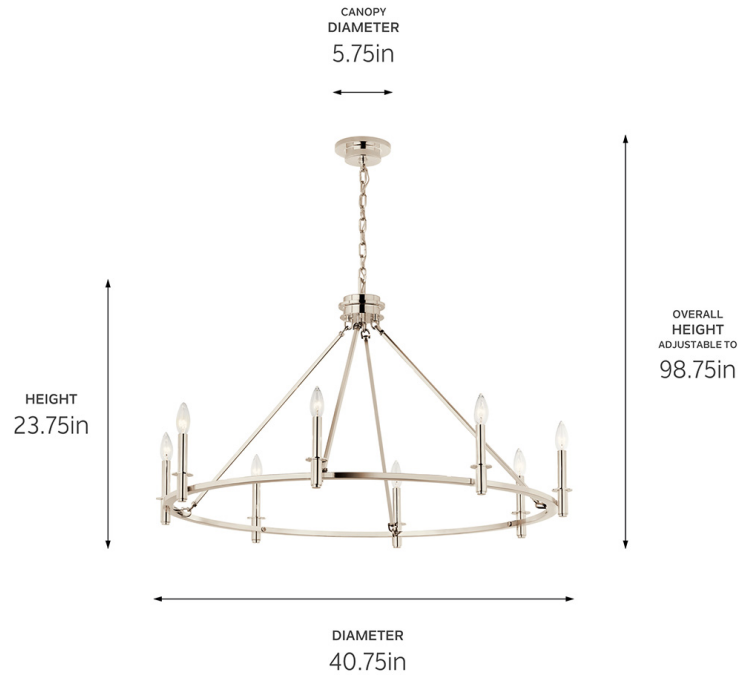

SPECIFICATIONS

Certifications/Qualifications

ADA Compliant	No
Prop65	No
Location Rating	Dry
	kichler.com/warranty

Dimensions

Height	23.75"
Overall Height	98.75"
Weight	12.87 LBS
Canopy Width	5.75"
Canopy Depth	1.5"
Chain/Stem Length	72"

Electrical

Input Voltage	120 V

Light Source

Light Source	Bulb
Lamp Included	Not Included
# Of Bulbs/LED Modules	8
Max Or Nominal Watt	60 W
Lamp Type	B
Socket Type	E12 (Candelabra)
Dimmable	Yes

Mounting/Installation

Interior/Exterior	Interior Product
Mounting Weight	12.87 LBS
Lead Wire Length	144"
Wire Connectors	Wire Nuts

FIXTURE ATTRIBUTES

Housing/Glass

Primary Material	Steel
Shade Included	No
Max Stem Tilt	90 °

Product/Ordering Information

Sku	52706PN
Finish	Polished Nickel
UPC	783927046848

Finishes

- Black
- Champagne Bronze™
- Polished Nickel