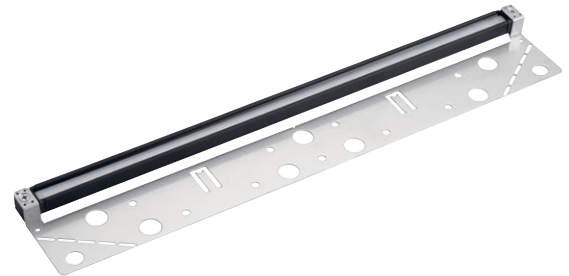

12V LED Hardscape

Name	3.5" Hardscape LED	
SKU # Finish	16100AZT27 16100BKT27 16100CBR27 16100GRY27 16100SD27	16100AZT30 16100BKT30 16100CBR30 16100GRY30 16100SD30
Watt/VA	0.3W/0.5VA	
Kelvin, Lumens & Efficacy	2700K, 10 lm, 33 lm/W	3000K, 10 lm, 33 lm/W
Dimensions	3"W x 3.5"L x 0.75"H	
Included Accessories	4000-volt System Surge Protection. On or off, customizable 3" deep mounting bracket with breakaway corner tabs. Adjustable fixture can pivot 180° for direct to surface install and pivot 270° when installed with mounting bracket. 304 Stainless Steel Masonry Bracket, Off-bracket Mounting Kit, 2 Gel-Filled Wire Nuts, and Locknut. 84" of usable 18 AWG, 105 C, 300V, SPT-1W leads.	
Optional Accessories	N/A	

Name	6" Hardscape LED	
SKU # Finish	16101AZT27 16101BKT27 16101CBR27 16101GRY27 16101SD27	16101AZT30 16101BKT30 16101CBR30 16101GRY30 16101SD30
Watt/VA	0.9W/1.45VA	
Kelvin, Lumens & Efficacy	2700K, 40 lm, 45 lm/W	3000K, 40 lm, 48 lm/W
Dimensions	3"W x 6"L x 0.75"H	
Included Accessories	4000-volt System Surge Protection. On or off, customizable 3" deep mounting bracket with breakaway corner tabs. Adjustable fixture can pivot 180° for direct to surface install and pivot 270° when installed with mounting bracket. 304 Stainless Steel Masonry Bracket, Off-bracket Mounting Kit, 2 Gel-Filled Wire Nuts, and Locknut. 84" of usable 18 AWG, 105 C, 300V, SPT-1W leads.	
Optional Accessories	N/A	

Name	12" Hardscape LED	
SKU # Finish	16102AZT27 16102BKT27 16102CBR27 16102GRY27 16102SD27	16102AZT30 16102BKT30 16102CBR30 16102GRY30 16102SD30
Watt/VA	1.9W/2.8VA	
Kelvin, Lumens & Efficacy	2700K, 85 lm, 44 lm/W	3000K, 85 lm, 44 lm/W
Dimensions	3"W x 12"L x 0.75"H	
Included Accessories	4000-volt System Surge Protection. On or off, customizable 3" deep mounting bracket with breakaway corner tabs. Adjustable fixture can pivot 180° for direct to surface install and pivot 270° when installed with mounting bracket. 304 Stainless Steel Masonry Bracket, Off-bracket Mounting Kit, 2 Gel-Filled Wire Nuts, and Locknut. 84" of usable 18 AWG, 105 C, 300V, SPT-1W leads.	
Optional Accessories	N/A	

Name	18" Hardscape LED	
SKU # Finish	16103AZT27 16103BKT27 16103CBR27 16103GRY27 16103SD27	16103AZT30 16103BKT30 16103CBR30 16103GRY30 16103SD30
Watt/VA	2.7W/4.3VA	
Kelvin, Lumens & Efficacy	2700K, 125 lm, 40 lm/W	3000K, 125 lm, 40 lm/W
Dimensions	3"W x 18"L x 0.75"H	
Included Accessories	4000-volt System Surge Protection. On or off, customizable 3" deep mounting bracket with breakaway corner tabs. Adjustable fixture can pivot 180° for direct to surface install and pivot 270° when installed with mounting bracket. 304 Stainless Steel Masonry Bracket, Off-bracket Mounting Kit, 2 Gel-Filled Wire Nuts, and Locknut. 84" of usable 18 AWG, 105 C, 300V, SPT-1W leads.	
Optional Accessories	N/A