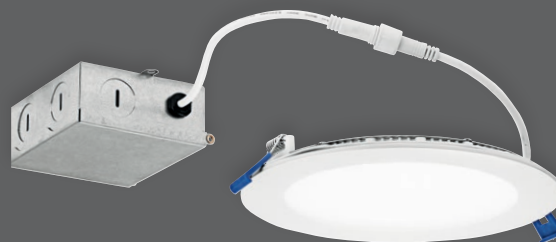

INSTALL TIP

Tight fit behind your ceiling? Air ducts in your way of installing a light where you need it? Not anymore with our DtC Slim Downlight.

No need for a Can or Junction box, just cut your installation hole and let the spring clips do the work to snap the fixture in place.