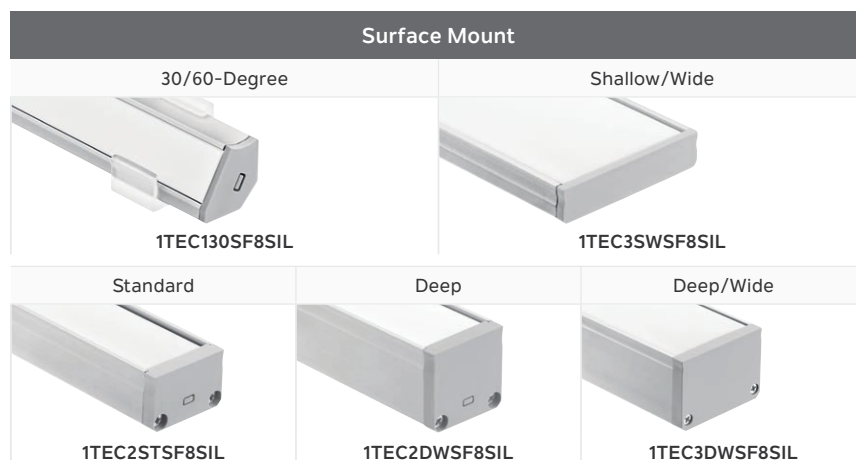

ENHANCED SERIES – 8ft Length | Components à la carte

Surface Mount

These channels install onto a surface to create under-cabinet, shelving, or even step lighting and can also be miter cut and connected to create corners or custom shapes.