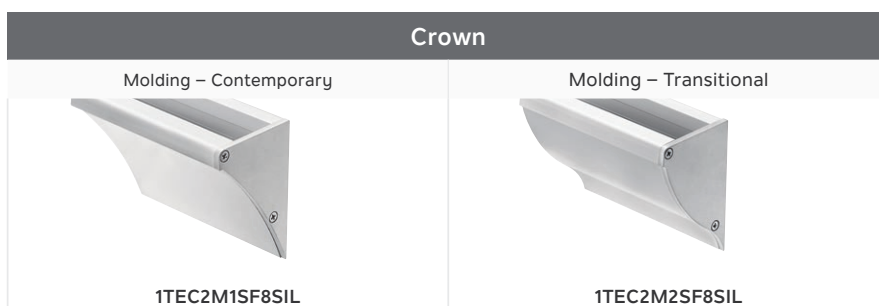

TE Series Channels

PRO SERIES – 8ft Length | Components à la carte

Pro and Enhanced Series Channels and components are ordered à la carte and made to order. Orders require a 6-8 week lead time.