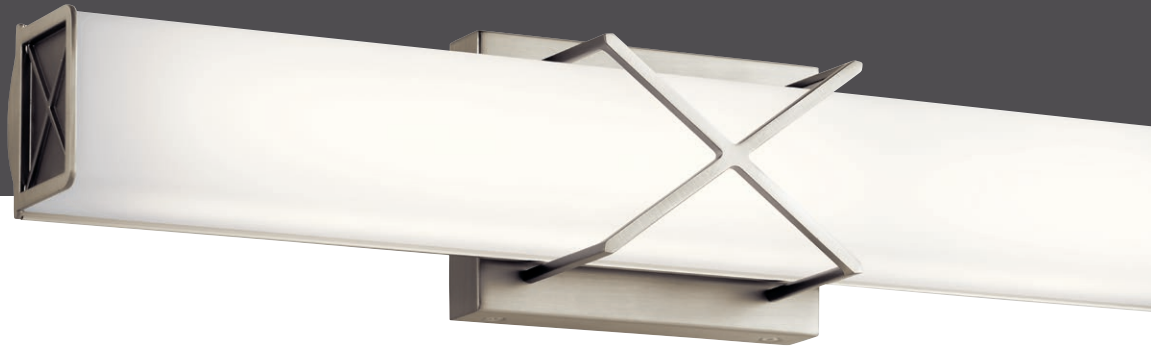

FCC

Part 15 of the FCC regulations addresses the Radio Frequency (RF) of LED lighting products to ensure that devices do not cause harmful interference to radio-communications services. In most cases, the driver paired with LED lighting devices operates at RF frequencies similar to those used in digital electronic products. LED fixtures are then subject to the “Verification” or “Certification” equipment authorization procedures. The testing limits radiated emission from 30 MHz to 1000 MHz to ensure overall compliance with radiated emissions requirements. Manufacturers are required to design to these standards, as well as keep validated test reports on file. Wireless or “intentional” devices require reporting be submitted through the FCC.

www.fcc.gov

International Dark Sky Association (IDA)

IDA's Fixture Seal of Approval program certifies outdoor lighting fixtures as being Dark Sky Friendly, meaning that they minimize glare while reducing light trespass and sky glow. Dark Sky friendly fixtures are designed to reduce light pollution by directing the light down and out, not up. To earn the seal of approval, products are required to be fully shielded and to minimize the amount of blue light in the nighttime environment.

www.darksky.org

ADA Compliant

The Americans with Disabilities Act is a federal anti-discrimination statute designed to ensure equal access to opportunities and benefits for qualified individuals with disabilities. The act seeks to remove barriers to the enjoyment of programs and employment opportunities, independent living, and economical self-sufficiency enjoyed by those without disabilities. The American with Disabilities Act (ADA) limits wall-mounted luminaires to four inches in depth when located between 27 inches and 84 inches from the finished floor level of walks, halls, corridors, passageways, or aisles. Many Kichler Lighting sconces meet this requirement at any mounting height.

www.ada.gov