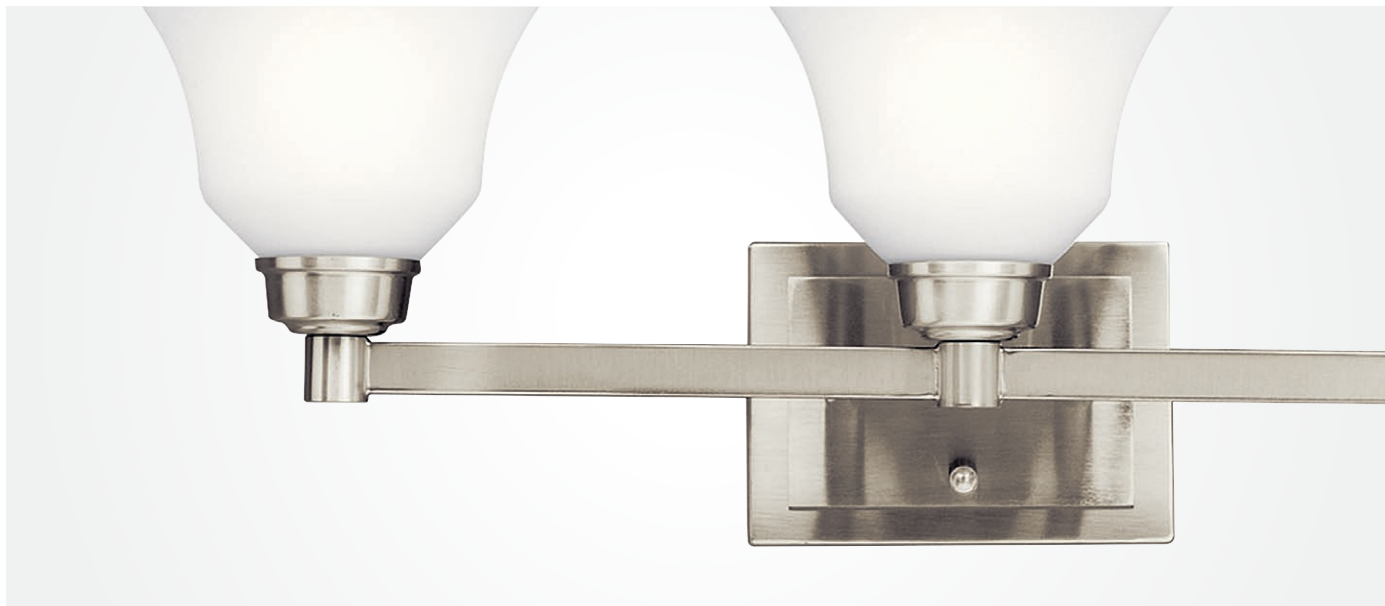

For fixtures with LED, Energy Star® Rated light bulbs included, look for "L18" in the model number.

LED Bath & Vanity

45569NI | Aubrey™
Brushed Nickel | Satin Etched Cased Opal
(2), 100W, E26 (Medium)
13"W x 10.75"H | Ext. 6.5"