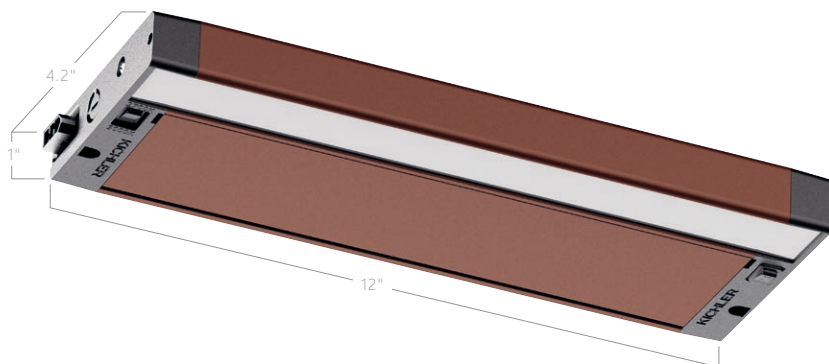

6U Series – LED

Two-in-one selectable color temperature to customize any installation.

Take the guesswork out of choosing the right lighting: the 6U Series LED allows you to choose a warm or pure white light with the flip of a switch. You get variety and customization that can change easily to enhance your decor in different ways throughout the day. It's a beautiful end effect that works with a variety of countertop and cabinet paint colors.

Shown: 6UCSK12BZT