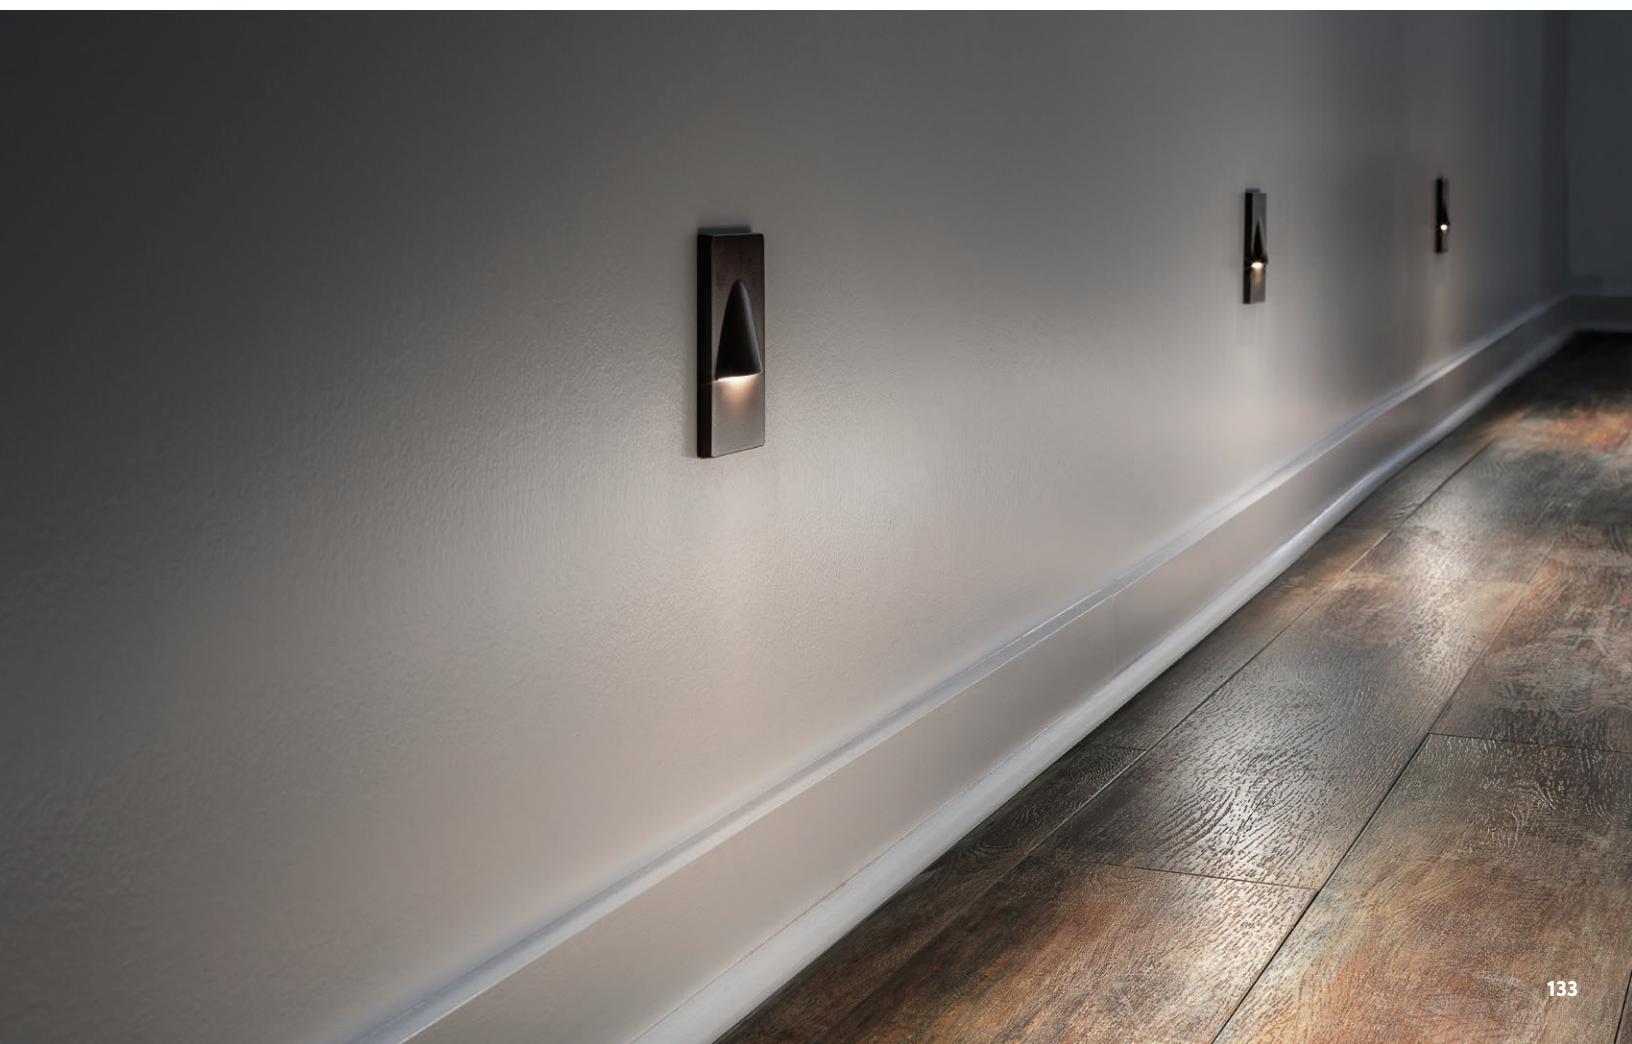

LED STEP & HALL LIGHTING

LED Step and Hall fixtures are the prime example of lighting with purpose. Whether illuminating a corridor or providing visibility to a stairwell, these 120V LED fixtures help guide the way. Available in an array of faceplates and finishes, these step and hall fixtures allow for direct wire into a standard single gang junction box. Providing ease of installation with captive screws and push-in wire connectors.