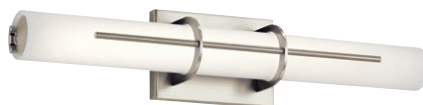

83756 | Traverso
Brushed Nickel | Etched Opal Glass
(1), 37W, 1900lm, 3000K, 90 CRI, 51 LPW
4.5"H x 22"L | Ext. 3.86"