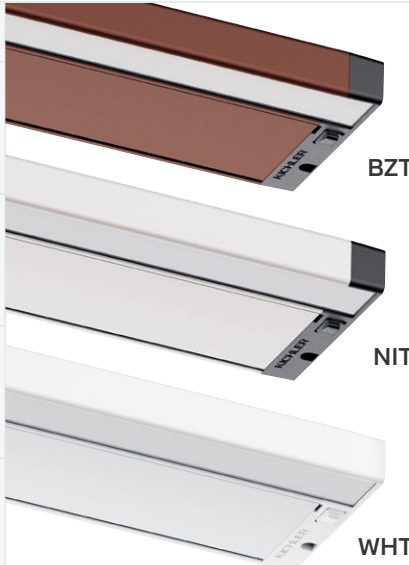

Finish, Color Temperature and Size	
Available Finishes	Textured Bronze (BZT), Textured Nickel (NIT), Textured White (WHT)
Color Temperature	2700K - Warm White and 3000K - Pure White
Size	<table border="1"> <tr> <td>8"</td> <td>6UCSK08 BZT, NIT, WHT 8" L x 4.2" W x 1" H 270 delivered lumens 7 Watts</td> </tr> <tr> <td>12"</td> <td>6UCSK12 BZT, NIT, WHT 12" L x 4.2" W x 1" H 400 delivered lumens 9 Watts</td> </tr> <tr> <td>22"</td> <td>6UCSK22 BZT, NIT, WHT 22" L x 4.2" W x 1" H 735 delivered lumens 16 Watts</td> </tr> <tr> <td>30"</td> <td>6UCSK30 BZT, NIT, WHT 30" L x 4.2" W x 1" H 1000 delivered lumens 19 Watts</td> </tr> </table>
Benefits	<table border="1"> <tr> <td> Product Benefits • Switch fixture from 2700K to 3000K for homeowner customization • Quality, diffused light output eliminates hot spots on countertop • 90 CRI keeps furnishings true-to-color • Energy efficient, LED light source • FCC compliant and can be used to comply with 2016 Title 24, Part 6 High efficacy LED light source requirements • Dimmable with standard wall dimmer </td> <td> Installation Benefits • Smaller profile driver creates more access to wiring, helping contractors install jobs faster • Cable connectors and captive screws ensure installation ease • Direct wire and linkable • Knockouts on end caps for easy connectivity • 1" profile, 4.2" depth • BX connector 10589 included with fixture </td> </tr> </table>
Warranty	5-year residential warranty. 3-year commercial warranty. See Kichler.com/warranty for complete details.
Accessories	See page 116 for available cables, connectors and cords. For recommended dimmers visit Kichler.com/dimming.