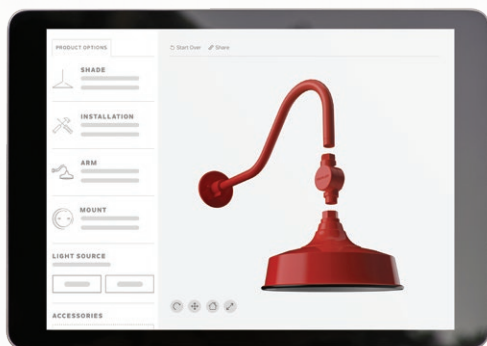

CUSTOMIZABLE RLM

Design your way to endless fixture combinations.

With our Customizable RLM, you can pick your shade style, then your arm, stem, or post based on your mounting location, and top it off with an accessory. The best part, our online configuration tool allows you to see your custom fixture creation – leading to purchase confidence.