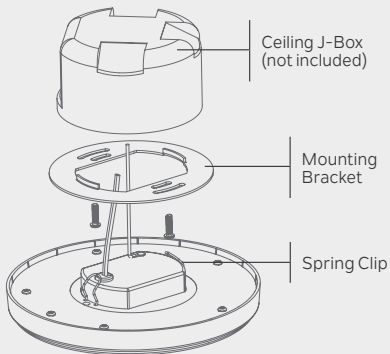

LED Downlights – Zeo

44244NILED30 | Zeo
Brushed Nickel | White Acrylic
(1), 14.5W, 820lm, 3000K, 57 LPW
7"W x 1"H from Ceiling
W T24 LED Energy Star

44244WHLED30 | Zeo
White | White Acrylic
(1), 14.5W, 820lm, 3000K, 57 LPW
7"W x 1"H from Ceiling
W T24 LED Energy Star

44246NILED30 | Zeo
Brushed Nickel | White Acrylic
(1), 18.5W, 1100lm, 3000K, 59 LPW
10"W x 1"H from Ceiling
D T24 LED Energy Star

44246WHLED30 | Zeo
White | White Acrylic
(1), 18.5W, 1100lm, 3000K, 59 LPW
10"W x 1"H from Ceiling
D T24 LED Energy Star

Adorn offices, lobbies and common areas with the edge-to-edge lighting effect of the Zeo family of fixtures.

- Edge-lit technology completely fills the diffuser with even light – no unsightly dark edges
- Mounting plate allows for simple J-box installation
- High-transmission acrylic diffuser for maximum light distribution
- Broad array of sizes, shapes and finishes to suit the application at hand with durable, ABS trim

44246NILED40 | Zeo
Brushed Nickel | White Acrylic
(1), 18.5W, 1100lm, 4000K, 59 LPW
10"W x 1"H from Ceiling
D T24 LED Energy Star

44248NILED30 | Zeo
Brushed Nickel | White Acrylic
(1), 24W, 1500lm, 3000K, 62 LPW
13"W x 1"H from Ceiling
D T24 LED Energy Star

44248WHLED30 | Zeo
White | White Acrylic
(1), 24W, 1500lm, 3000K, 62 LPW
13"W x 1"H from Ceiling
D T24 LED Energy Star

44248NILED40 | Zeo
Brushed Nickel | White Acrylic
(1), 24W, 1500lm, 4000K, 62 LPW
13"W x 1"H from Ceiling
D T24 LED Energy Star

44249WHLED30 | Zeo
White | White Acrylic
(1), 24W, 1500lm, 3000K, 62 LPW
13"W&L x 1"H from Ceiling
D T24 LED Energy Star

44249NILED30 | Zeo
Brushed Nickel | White Acrylic
(1), 24W, 1500lm, 3000K, 62 LPW
13"W&L x 1"H from Ceiling
D T24 LED Energy Star