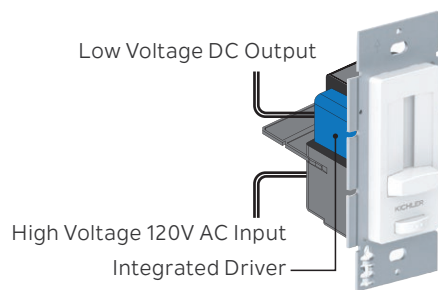

LED Driver + Dimmer

Our all-in-one LED Driver + Dimmer simplifies your lighting systems installation. By integrating the driver with the dimmer switch, this one product can convert 120V AC to either 12V or 24V DC, as well as dim from 100% to 1%. Simply connect this one device to both your high voltage input and low voltage output, and install with a standard single gang box to the wall – saving time on installation.

		Models and Accessories			
Location Use	Dry Locations Only*				
Available Finish	White (WH)				
Benefits	Product Benefits • All-in-one integrated LED Driver + Dimmer switch eliminates switch/driver compatibility issues. • Pre-set dimmer with on/off switch offers excellent dimming performance: 100%-1%. • Manages 120V AC input to control 12V or 24V constant voltage lighting systems.		Installation Benefits • Eliminates the time and guesswork of finding compatible options. • All-in-one product saves time in ordering, tracking, and installing over multiple components. • Installs in a standard single-gang wall box.		
Compatible Fixtures	4T Series 12V, 4D Series 12V, 6T Series 24V Dry, 6D Series 24V, 8T Series 24V				
Warranty	5-year limited warranty. See Kichler.com/warranty for complete details.				
Build a System	To build a complete lighting system select from the following: Product (pages 120-124) + Power Supply (below) + Leads & Interconnects (pages 121-122) + Accessories (below)				
Power Supply Models SELV	12V	4DD12V040WH 12V 40W with white face plate			
		4DD12V060WH 12V 60W with white face plate			
	24V	6DD24V060WH 24V 60W with white face plate			
		6DD24V100WH 24V 100W with white face plate			
Accessories Trim and face plate together.	White (WH) 1DDTRIMWH 	Black (BK) 1DDTRIMBK 	Almond (ALM) 1DDTRIMALM 	Brown (BW) 1DDTRIMBW