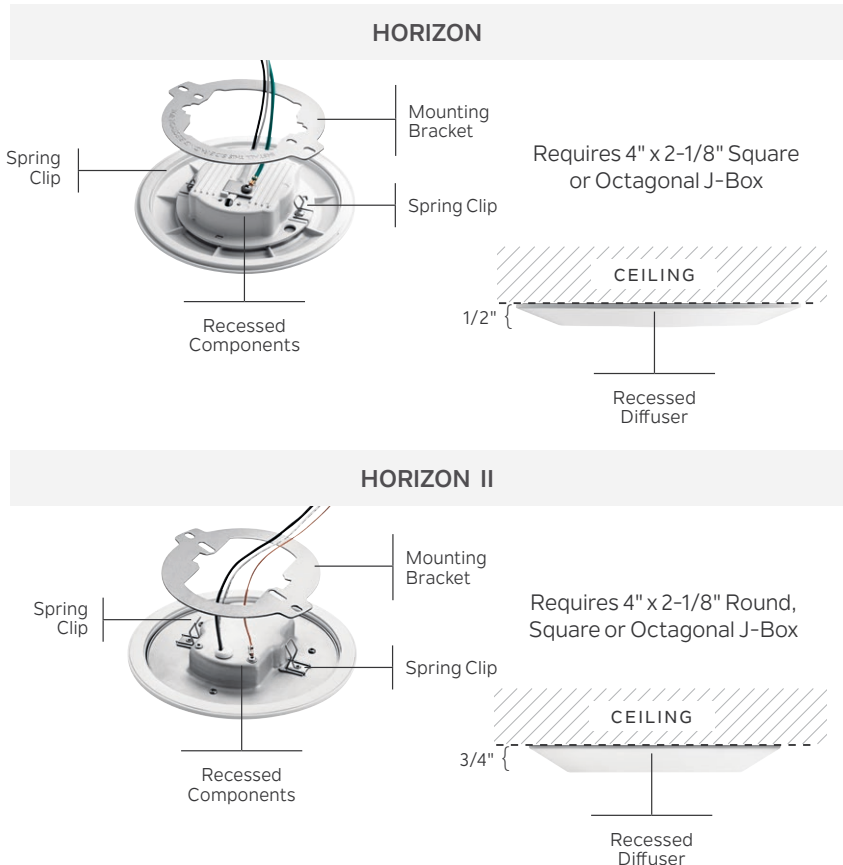

INSTALL TIP

Horizon fixtures come with a mounting plate – simply affix the plate to your J-box first, wire, and then snap the fixture into the plate and you're done!

Horizon LED Downlights

- Ideal for new construction when specified with a 4" wide x 2-1/8" deep junction box (J-box shape varies per item)
- Offers the sleek, hidden appeal of a recessed fixture with its slender profile
- Well-dispersed, ambient lighting
- Single fixture to order, track and install