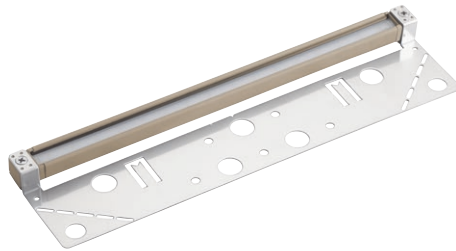

12V LED Hardscape

Name	3.5" Hardscape LED	
SKU # Finish	16100AZT27 16100BKT27 16100CBR27 16100GRY27 16100SD27	16100AZT30 16100BKT30 16100CBR30 16100GRY30 16100SD30
Watt/VA	0.3W/0.5VA	
Kelvin, Lumens & Efficacy	2700K, 10 lm, 33 lm/W	3000K, 10 lm, 33 lm/W
Dimensions	3"W x 3.5"L x 0.75"H	
Included Accessories	4000-volt System Surge Protection. On or off, customizable 3" deep mounting bracket with breakaway corner tabs. Adjustable fixture can pivot 180° for direct to surface install and pivot 270° when installed with mounting bracket. 304 Stainless Steel Masonry Bracket, Off-bracket Mounting Kit, 2 Gel-Filled Wire Nuts, and Locknut. 84" of usable 18 AWG, 105 C, 300V, SPT-1W leads.	
Optional Accessories	N/A	

Name	6" Hardscape LED	
SKU # Finish	16101AZT27 16101BKT27 16101CBR27 16101GRY27 16101SD27	16101AZT30 16101BKT30 16101CBR30 16101GRY30 16101SD30
Watt/VA	0.9W/1.45VA	
Kelvin, Lumens & Efficacy	2700K, 40 lm, 45 lm/W	3000K, 40 lm, 48 lm/W
Dimensions	3"W x 6"L x 0.75"H	
Included Accessories	4000-volt System Surge Protection. On or off, customizable 3" deep mounting bracket with breakaway corner tabs. Adjustable fixture can pivot 180° for direct to surface install and pivot 270° when installed with mounting bracket. 304 Stainless Steel Masonry Bracket, Off-bracket Mounting Kit, 2 Gel-Filled Wire Nuts, and Locknut. 84" of usable 18 AWG, 105 C, 300V, SPT-1W leads.	
Optional Accessories	N/A	

Name	12" Hardscape LED	
SKU # Finish	16102AZT27 16102BKT27 16102CBR27 16102GRY27 16102SD27	16102AZT30 16102BKT30 16102CBR30 16102GRY30 16102SD30
Watt/VA	1.9W/2.8VA	
Kelvin, Lumens & Efficacy	2700K, 85 lm, 44 lm/W	3000K, 85 lm, 44 lm/W
Dimensions	3"W x 12"L x 0.75"H	
Included Accessories	4000-volt System Surge Protection. On or off, customizable 3" deep mounting bracket with breakaway corner tabs. Adjustable fixture can pivot 180° for direct to surface install and pivot 270° when installed with mounting bracket. 304 Stainless Steel Masonry Bracket, Off-bracket Mounting Kit, 2 Gel-Filled Wire Nuts, and Locknut. 84" of usable 18 AWG, 105 C, 300V, SPT-1W leads.	
Optional Accessories	N/A	

Name	18" Hardscape LED	
SKU # Finish	16103AZT27 16103BKT27 16103CBR27 16103GRY27 16103SD27	16103AZT30 16103BKT30 16103CBR30 16103GRY30 16103SD30
Watt/VA	2.7W/4.3VA	
Kelvin, Lumens & Efficacy	2700K, 125 lm, 40 lm/W	3000K, 125 lm, 40 lm/W
Dimensions	3"W x 18"L x 0.75"H	
Included Accessories	4000-volt System Surge Protection. On or off, customizable 3" deep mounting bracket with breakaway corner tabs. Adjustable fixture can pivot 180° for direct to surface install and pivot 270° when installed with mounting bracket. 304 Stainless Steel Masonry Bracket, Off-bracket Mounting Kit, 2 Gel-Filled Wire Nuts, and Locknut. 84" of usable 18 AWG, 105 C, 300V, SPT-1W leads.	
Optional Accessories	N/A