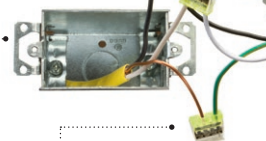

Push-in wire connectors included.

Installation Features

- Fast installation with push-in wire connectors and captive mounting screws
- Snap-off tabs to retrofit into any standard junction box/receptacle
- Integral 120V input driver
- Aluminum housing with die-cast aluminum faceplates
- IC rated
- ETL rated for damp locations
- ADA compliant