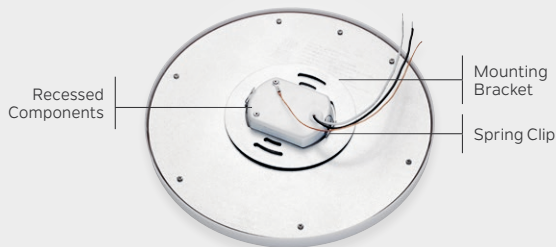

LED Downlights – Zeo

44244NILED30 | Zeo
Brushed Nickel | White Acrylic
(1), 14.5W, 820lm, 3000K, 57 LPW
7"W x 1"H from Ceiling
W T24 LED Energy Star

44244WHLED30 | Zeo
White | White Acrylic
(1), 14.5W, 820lm, 3000K, 57 LPW
7"W x 1"H from Ceiling
W T24 LED Energy Star

44246NILED30 | Zeo
Brushed Nickel | White Acrylic
(1), 18.5W, 1100lm, 3000K, 59 LPW
10"W x 1"H from Ceiling
D T24 LED Energy Star

44246WHLED30 | Zeo
White | White Acrylic
(1), 18.5W, 1100lm, 3000K, 59 LPW
10"W x 1"H from Ceiling
D T24 LED Energy Star

Adorn offices, lobbies and common areas with the edge-to-edge lighting effect of the Zeo family of fixtures.

- Edge-lit technology completely fills the diffuser with even light – no unsightly dark edges
- Mounting plate allows for simple J-box installation
- High-transmission acrylic diffuser for maximum light distribution
- Broad array of sizes, shapes and finishes to suit the application at hand with durable, ABS trim

44246NILED40 | Zeo
Brushed Nickel | White Acrylic
(1), 18.5W, 1100lm, 4000K, 59 LPW
10"W x 1"H from Ceiling
D T24 LED Energy Star

44248NILED30 | Zeo
Brushed Nickel | White Acrylic
(1), 24W, 1500lm, 3000K, 62 LPW
13"W x 1"H from Ceiling
D T24 LED Energy Star

44248WHLED30 | Zeo
White | White Acrylic
(1), 24W, 1500lm, 3000K, 62 LPW
13"W x 1"H from Ceiling
D T24 LED Energy Star

44248NILED40 | Zeo
Brushed Nickel | White Acrylic
(1), 24W, 1500lm, 4000K, 62 LPW
13"W x 1"H from Ceiling
D T24 LED Energy Star

44249WHLED30 | Zeo
White | White Acrylic
(1), 24W, 1500lm, 3000K, 62 LPW
13"W&L x 1"H from Ceiling
D T24 LED Energy Star

44249NILED30 | Zeo
Brushed Nickel | White Acrylic
(1), 24W, 1500lm, 3000K, 62 LPW
13"W&L x 1"H from Ceiling
D T24 LED Energy Star