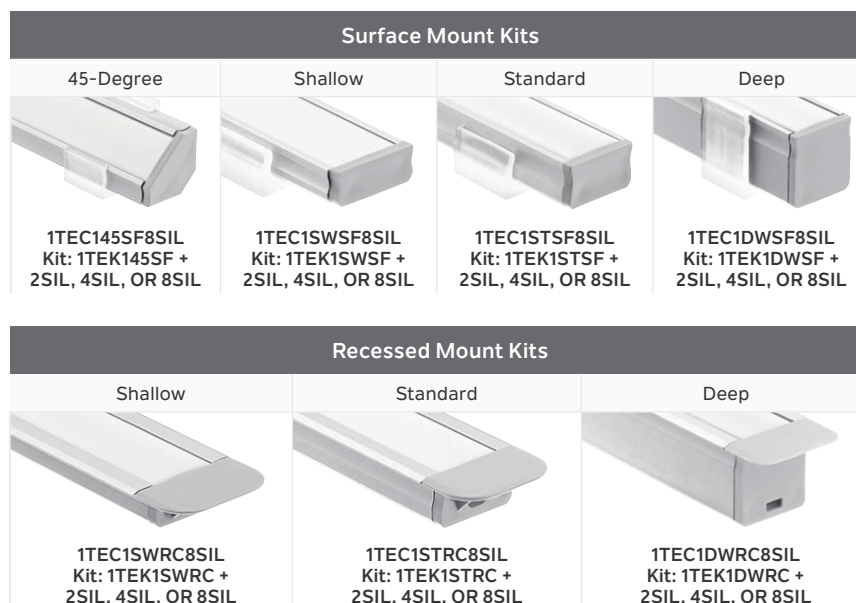

STANDARD SERIES – 8ft Length | à la carte 2, 4, & 8ft Kits

We offers aluminum extruded channels to make it easier to design with light.

The Pro Series allows you to integrate light into ceilings, walls and floors and create unique, and often unexpected, lighting effects.

The Enhanced Series may seem like a straightforward collection of channels; however wider widths and varying depths take your lighting from accent to ambient.

The Standard Series lives up to its name for standard accent lighting installations. The series offers an array of ordering options, including kits that come with the lens, mounting clips and end caps. Although the Standard Series is the only group offered in kits, all three series can be ordered à la carte to create your ideal channel assembly.

TE SERIES CHANNELS

- Are designed to hold LED tape light – Standard and High output 8T, 6T and 4T models (tape sold separately).
- Come in varying widths and depths to create a desired end effect.
- Have both Surface and Recessed mount options – look for SF or RC in model number.
- Pair with lenses, end caps, mounting clips, and accessories for a polished look.
- Can be trimmed to unique lengths and shapes.
- Can be paired with the suspension cable (most models) to create a unique pendant.

For inspiration plus coordinating lenses, end caps, mounting clips and accessories, visit Kichler.com/TapeChannels