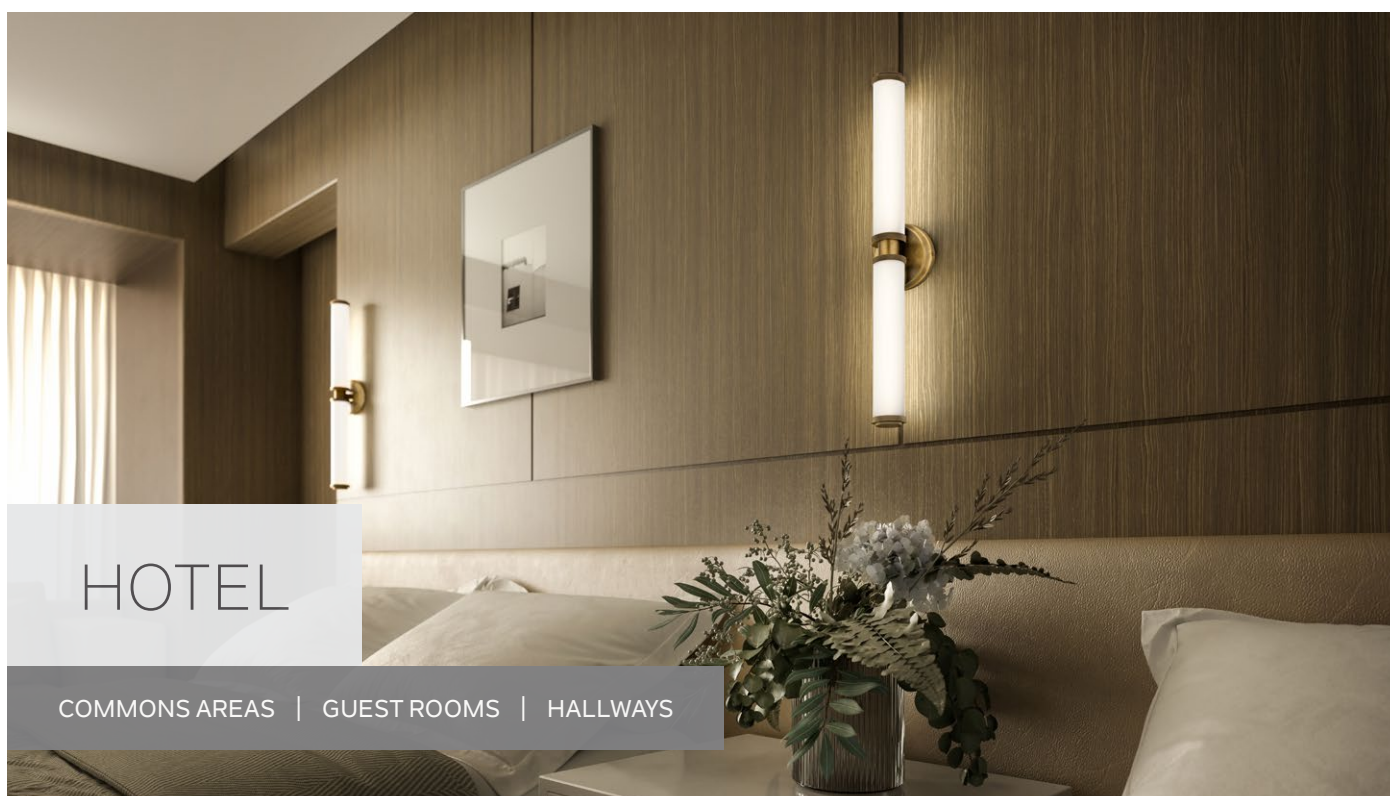

Table of Contents

INDOOR LIGHTING 14

LED DOWNLIGHTS 16

Horizon	16
Low Profile	17
Zeo	18
Direct-to-Ceiling (DtC) Slim	19
Direct-to-Ceiling (DtC) Recessed	20
Direct-to-Ceiling (DtC) Gimbal	20
Direct-to-Ceiling (DtC) Accessories	21

CEILING LIGHTS 22

LED	22
Incandescent	28

WALL SCONCES 34

LED	34
Incandescent	38

BATH & VANITY 40

LED	40
Incandescent	53
Mirrors	68

PENDANTS 70

LED	70
Incandescent	74

INDOOR COLLECTIONS 88

CABINET LIGHTING 112

LED	114
Fluorescent	117

LED TAPE & ACCENT LIGHTING .. 118

Tape Light - 12V, 24V	120
Accent Discs - 12V, 24V	124
LED Driver + Dimmer	125
Power Supplies	126
Low Voltage Wire	127
TE Series Channels	128
Tracks & End Caps	130
Accessories	130

LED STEP & HALL LIGHTING..... 132

CEILING FANS..... 136

Indoor	138
Indoor / Outdoor	146
Accessories	148

OUTDOOR LIGHTING 150

LED	152
Incandescent	156

LANDSCAPE LIGHTING..... 176

12V LANDSCAPE LIGHTING 176

12V VLO LED Collection	178
12V LED Accent	180
12V LED Accent & In-Ground	181
12V LED Path & Spread	182
12V LED Hardscape	185
12V LED Deck & Patio	186
12V Low-Voltage Transformers	188
12V Drop-in Accent	190
12V Drop-in In-Ground	192
12V Drop-in Path & Spread	194
12V Drop-in Deck & Patio	195
12V LED Lamps	196

120V-277V LANDSCAPE LIGHTING 198

120V-277V C-Series LED Collection	200
120V LED Accent	202
120V Drop-in Accent & In-Ground	203
120V Drop-in Path & Spread	204
120V LED Lamps	205

CUSTOMIZABLE
RLM

Learn more on pages 12-13

Lighting Solutions For Work, Dine, Play & Stay