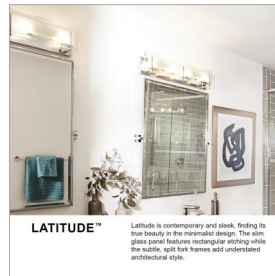

LATITUDE

56540Z

LARGE FOUR LIGHT VANITY

Latitude is contemporary and sleek, finding its true beauty in the minimalist design. The slim glass panel features rectangular etching while the subtle, split fork frames add understated architectural style.

DETAILS	
FINISH:	Oil Rubbed Bronze
MATERIAL:	Steel
GLASS:	Inside Etched Clear
DIMMABLE:	Yes

DIMENSIONS	
WIDTH:	26"
HEIGHT:	5.5"
WEIGHT:	8.5lb
BACK PLATE:	25"W X 4.75"H
EXTENSION:	4"
TOP TO OUTLET:	3.25"

LIGHT SOURCE	
LIGHT SOURCE:	Socketed
WATTAGE:	4-60w G-9 *Included or 4-5w G9 LED, 60w Equiv.
VOLTAGE:	120v

SHIPPING	
CARTON LENGTH:	29
CARTON WIDTH:	7.5
CARTON HEIGHT:	7.5
CARTON WEIGHT:	10

PRODUCT DETAILS:

- This fixture must be installed with shades/glass facing up toward the ceiling
- Suitable for use in damp locations as defined by NEC and CEC. Meets United States UL Underwriters Laboratories & CSA Canadian Standards Association Product Safety Standards.
- Bold silhouette with dramatic details creates a modern statement
- ADA compliant
- Mounting hardware is hidden on the back plate to ensure a clean silhouette