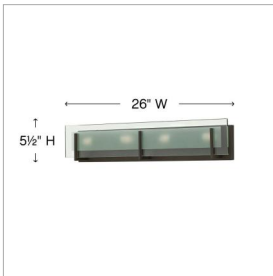

LATITUDE

56540Z

LARGE FOUR LIGHT VANITY

Latitude is contemporary and sleek, finding its true beauty in the minimalist design. The slim glass panel features rectangular etching while the subtle, split fork frames add understated architectural style.

DETAILS	
FINISH:	Oil Rubbed Bronze
MATERIAL:	Steel
GLASS:	Inside Etched Clear
DIMMABLE:	Yes

DIMENSIONS	
WIDTH:	26"
HEIGHT:	5.5"
WEIGHT:	8.5lb
BACK PLATE:	25"W X 4.75"H
EXTENSION:	4"
TOP TO OUTLET:	3.25"

LIGHT SOURCE	
LIGHT SOURCE:	Socketed
WATTAGE:	4-60w G-9 *Included or 4-5w G9 LED, 60w Equiv.
VOLTAGE:	120v

SHIPPING	
CARTON LENGTH:	29
CARTON WIDTH:	7.5
CARTON HEIGHT:	7.5
CARTON WEIGHT:	10

PRODUCT DETAILS:

- This fixture must be installed with shades/glass facing up toward the ceiling
- Suitable for use in damp locations as defined by NEC and CEC. Meets United States UL Underwriters Laboratories & CSA Canadian Standards Association Product Safety Standards.
- Bold silhouette with dramatic details creates a modern statement
- ADA compliant
- Mounting hardware is hidden on the back plate to ensure a clean silhouette