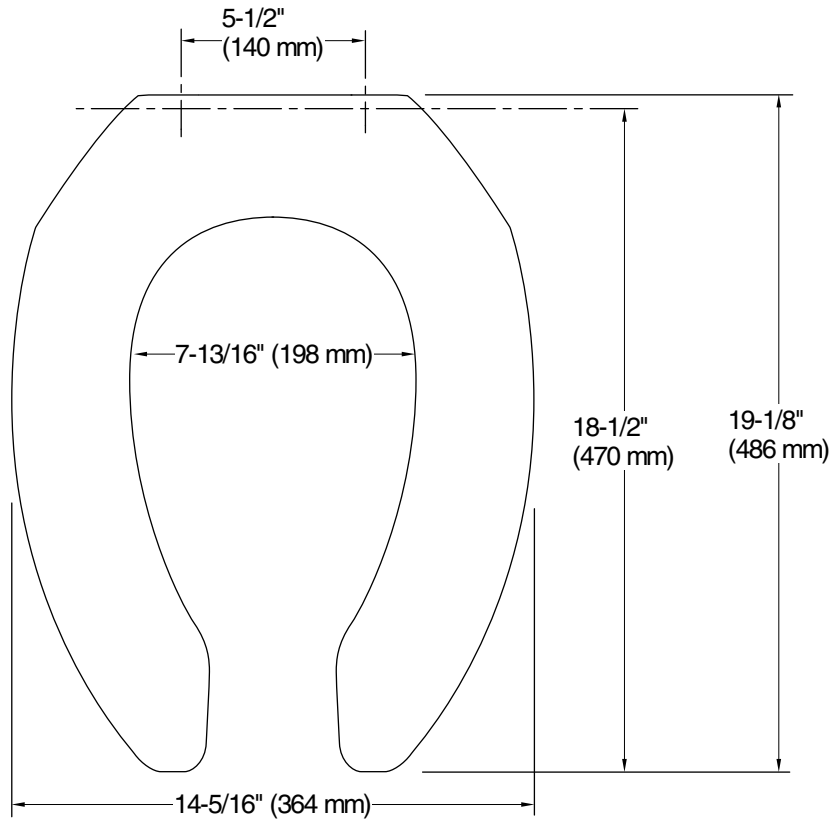

Lustra™
Elongated toilet seat with self-sustaining check hinge
K-4670-SC

Features

- KOHLER® plumbing products combine beautiful form and reliable function
- Elongated, open-front toilet seat
- Self-sustaining hinge resists rotation to prevent slamming with check hinge functionality

Color Code Description

	0	White
---	---	-------

Technical Information

All product dimensions are nominal.

Seat shape type: Elongated
Seat front type: Open-front
Seat hinge type: Check, Self-sustaining
Seat-mounting holes: 5-1/2" (140 mm)