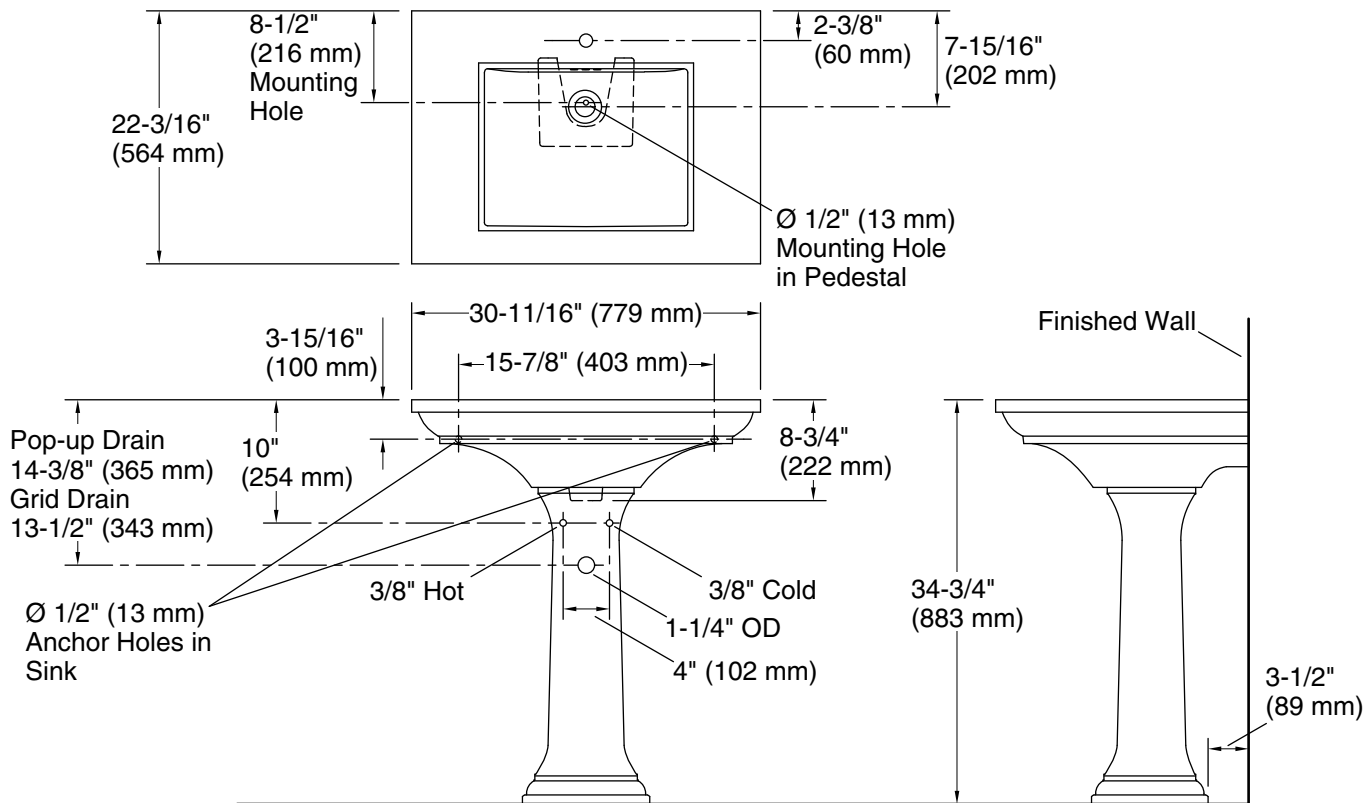

### Technical Information

All product dimensions are nominal.

Basin configuration:	Single Bowl
Bowl area (Only):	Length: 19" (483 mm) Width: 14" (356 mm) Water depth: 5-1/2" (140 mm)
With overflow:	Yes
Number of deck holes:	1
Faucet hole(s):	1-3/8" (35 mm)
Drain hole:	1-3/4" (44 mm)