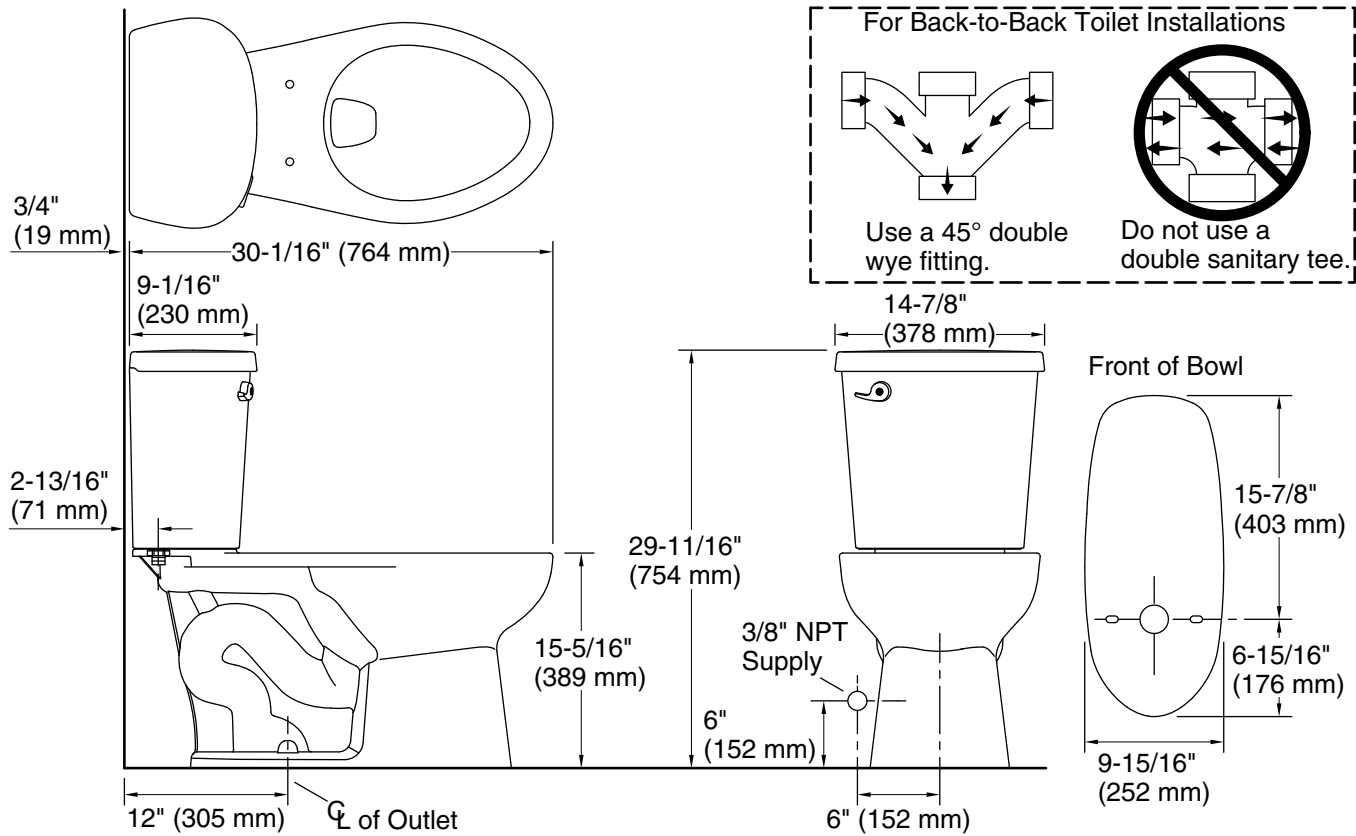

Technical Information

All product dimensions are nominal.

- Toilet type: Floor-mount
- Waste Outlet: Floor
- Bowl shape: Elongated
- Flush type: ProForce Plus
- Rough-in: 12" (305 mm)

Fixture Supply Requirements

- Min static pressure: 15 psi (103.4 kPa)
- Max static pressure: 80 psi (551.6 kPa)

Notes

- Install this product according to the installation instructions.
- For back-to-back toilet installations: Use only a 45° double wye fitting.
- Product dimensions are nominal and may vary per ASME A112.19.2 tolerances.