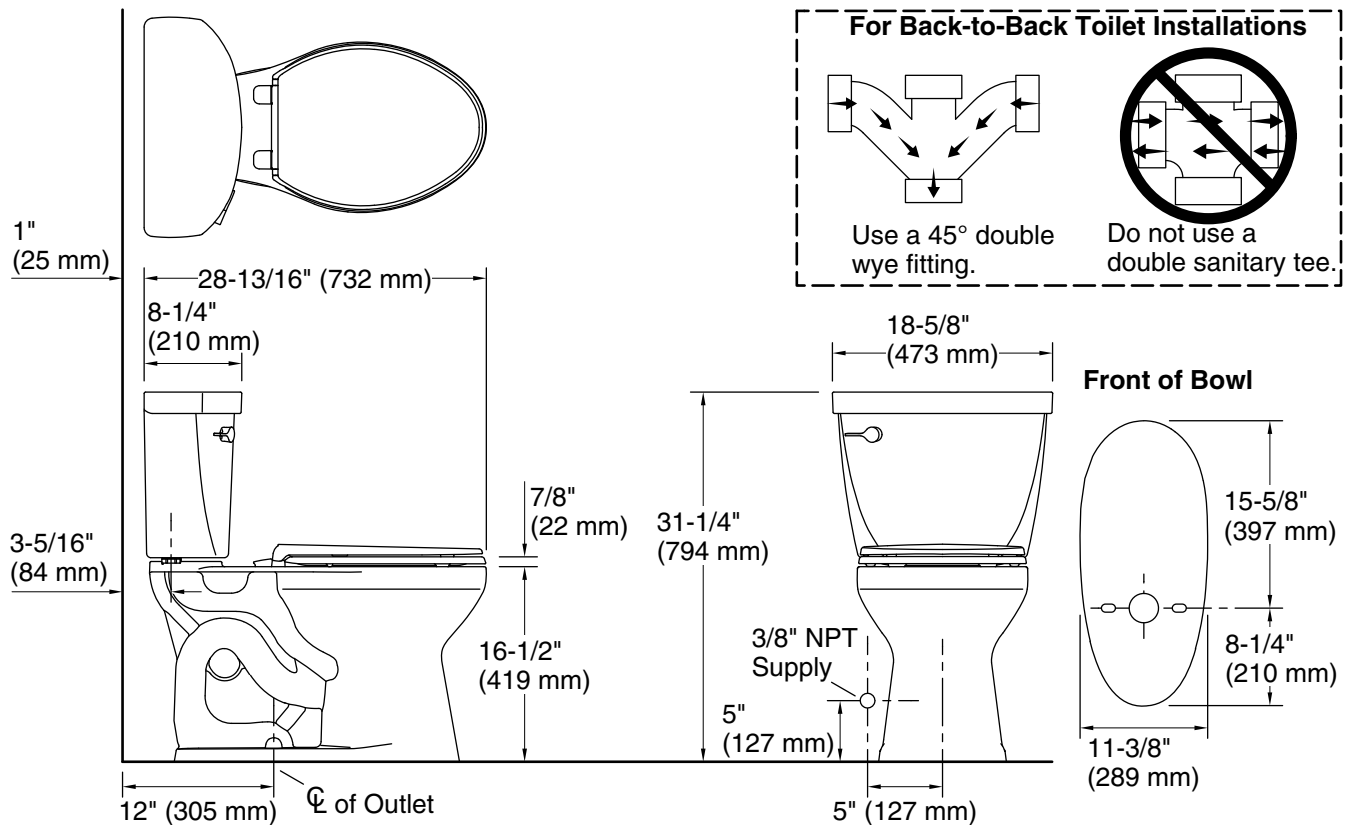

Technical Information

All product dimensions are nominal.

Toilet type:	Floor-mount
Waste Outlet:	Floor
Bowl shape:	Elongated
Flush type:	Revolution 360, AquaPiston
Trap passageway:	2-1/8" (54 mm)
Water surface size:	10-3/8" x 8-1/8" (264 mm x 206 mm)
Rim to water surface:	6-5/8" (168 mm)
Rough-in:	12" (305 mm)
Seat-mounting holes:	5-1/2" (140 mm)

Notes

Install this product according to the installation instructions.

ADA, OBC, CSA B651 compliant when installed to the specific requirements of these regulations.

Plumbing codes may require elongated toilets and elongated, open-front seats in public bathrooms.

Accessibility standards may require controls to be located on the open side of the toilet.