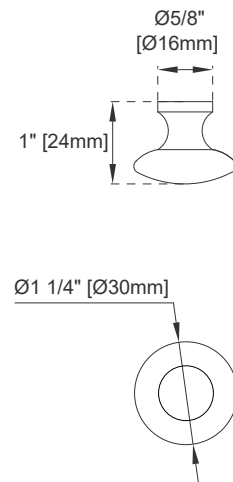

Hardware Material and Finish: Zinc Alloy in Brushed Nickle Color

Fits Drain Hole Size: 1 3/4"

Full Extension, Soft Close Glides

European Soft Close Hinges

Aluminum Laminate Drawer Liners

Adjustable Levelers

## Dimension

Width: 29-7/8"

Depth: 22-7/8"

Height: 32-1/2"

Rough-In Height: 21-1/2"

# JAMES MARTIN

VANITIES

Top View 1

Top View 2

Front View

Knob

All dimensions are nominal  
 Diagrams are of cabinet only—James Martin Optional Countertops and sinks are not shown

Visit website for warranty and installation information  
[www.jamesmartinvanities.com](http://www.jamesmartinvanities.com)

# JAMES MARTIN

VANITIES

Side View 1

Side View 2

Back View

All dimensions are nominal  
Diagrams are of cabinet only—James Martin Optional Countertops and sinks are not shown

Visit website for warranty and installation information  
[www.jamesmartinvanities.com](http://www.jamesmartinvanities.com)