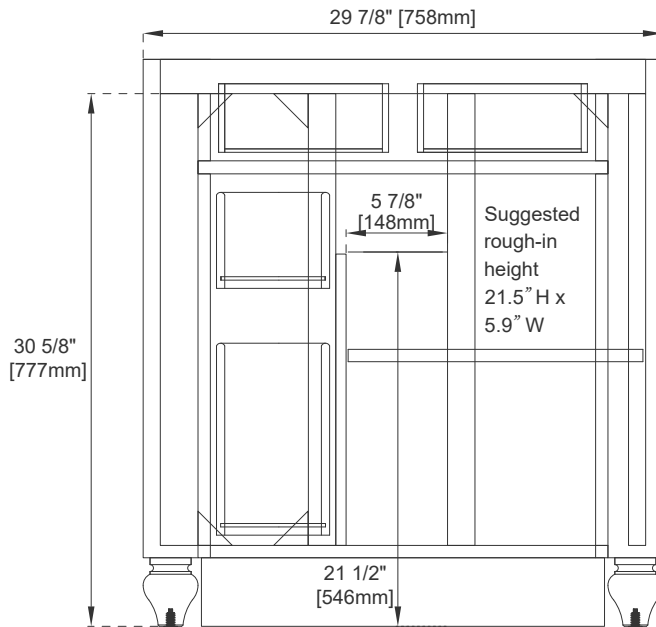

Basins included: NO

Overflow: Yes, Front Facing

Optional Wooden Backsplash

Number of Doors: One

Number of Drawers: Two

Number of Tip Outs: One

Assembly Required: Installation of Optional 3cm Top

Drawer Box Material and Construction: 12mm Plywood/English Dovetail Joinery

## Dimension

Width: 29-7/8"

Depth: 22-7/8"

Height: 32-1/2"

Rough-In Height: 21-1/2"

# JAMES MARTIN

VANITIES

Top View 1

Top View 2

Front View

Knob

All dimensions are nominal  
 Diagrams are of cabinet only—James Martin Optional Countertops and sinks are not shown

Visit website for warranty and installation information  
[www.jamesmartinvanities.com](http://www.jamesmartinvanities.com)

# JAMES MARTIN

VANITIES

Side View 1

Side View 2

Back View

All dimensions are nominal  
Diagrams are of cabinet only—James Martin Optional Countertops and sinks are not shown

Visit website for warranty and installation information  
[www.jamesmartinvanities.com](http://www.jamesmartinvanities.com)