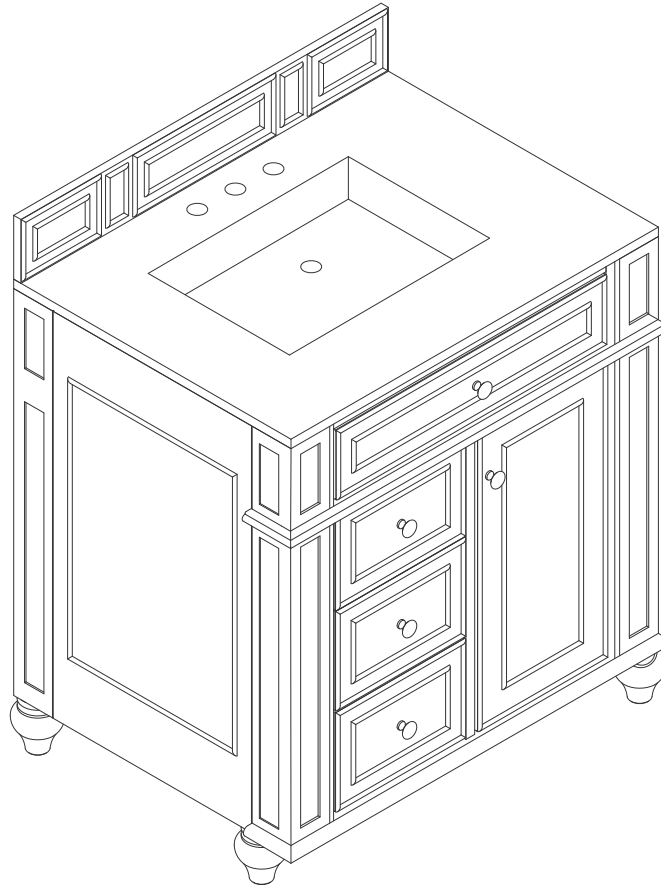

# 30" BRISTOL VANITY

157-V30-BW

157-V30-SBR

157-V30-WWW

## Features and Materials

Solids: BW-Poplar; SBR/WWW-Para Wood and Poplar

Veneers: SBR-Para Wood; WWW-Walnut

Panels: Plywood

Installation Type: Floor Standing

Number of Basins: One, with optional 3cm top

Vanity Top: NO, Optional 3cm Tops Available with Sinks

## Dimension

Width: 29-7/8"

Depth: 22-7/8"

Height: 32-1/2"

Rough-In Height: 21-1/2"