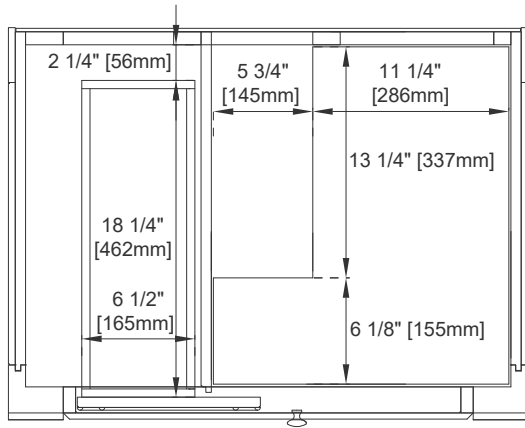

## Dimension

Width: 29-7/8"

Depth: 22-7/8"

Height: 32-1/2"

Rough-In Height: 21-1/2"

# 30" BRISTOL VANITY

157-V30-BW

157-V30-SBR

157-V30-WWW

# JAMES MARTIN

VANITIES

Top View 1

Top View 2

Front View

Knob

All dimensions are nominal  
 Diagrams are of cabinet only—James Martin Optional Countertops and sinks are not shown

Visit website for warranty and installation information  
[www.jamesmartinvanities.com](http://www.jamesmartinvanities.com)

# JAMES MARTIN

VANITIES

Side View 1

Side View 2

Back View

All dimensions are nominal  
Diagrams are of cabinet only—James Martin Optional Countertops and sinks are not shown

Visit website for warranty and installation information  
[www.jamesmartinvanities.com](http://www.jamesmartinvanities.com)