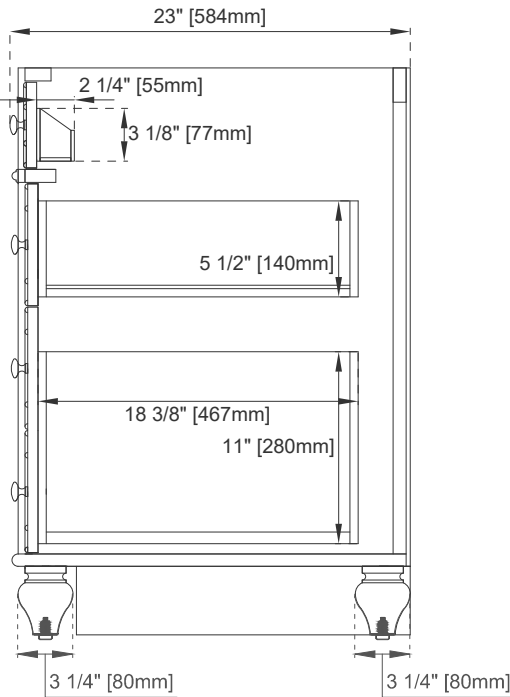

## Dimension

Width: 29-7/8"

Depth: 22-7/8"

Height: 32-1/2"

Rough-In Height: 21-1/2"

# JAMES MARTIN

VANITIES

Top View 1

Top View 2

Front View

Knob

All dimensions are nominal  
 Diagrams are of cabinet only—James Martin Optional Countertops and sinks are not shown

Visit website for warranty and installation information  
[www.jamesmartinvanities.com](http://www.jamesmartinvanities.com)

# 30" BRISTOL VANITY

157-V30-BW

157-V30-SBR

157-V30-WWW

# JAMES MARTIN

VANITIES

Side View 1

Side View 2

Back View

All dimensions are nominal  
Diagrams are of cabinet only—James Martin Optional Countertops and sinks are not shown

Visit website for warranty and installation information  
[www.jamesmartinvanities.com](http://www.jamesmartinvanities.com)