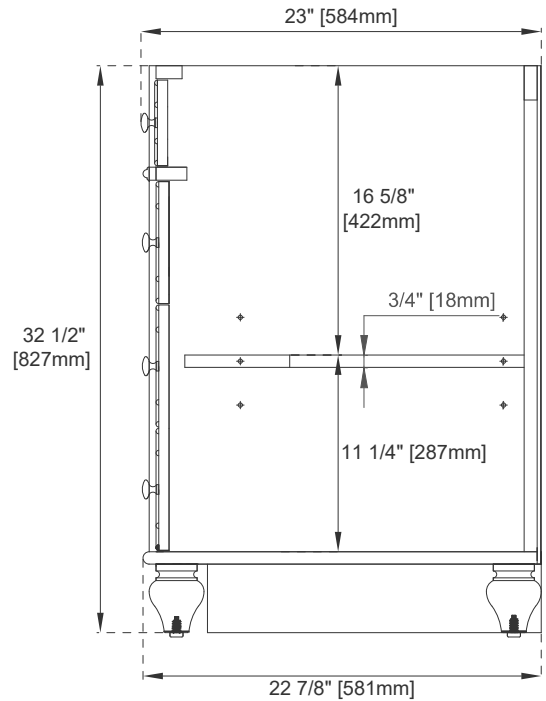

## Dimension

Width: 29-7/8"

Depth: 22-7/8"

Height: 32-1/2"

Rough-In Height: 21-1/2"

# JAMES MARTIN

VANITIES

Top View 1

Top View 2

Front View

Knob

All dimensions are nominal  
 Diagrams are of cabinet only—James Martin Optional Countertops and sinks are not shown

Visit website for warranty and installation information  
[www.jamesmartinvanities.com](http://www.jamesmartinvanities.com)

# 30" BRISTOL VANITY

157-V30-BW

157-V30-SBR

157-V30-WWW

# JAMES MARTIN

VANITIES

Side View 1

Side View 2

Back View

All dimensions are nominal  
Diagrams are of cabinet only—James Martin Optional Countertops and sinks are not shown

Visit website for warranty and installation information  
[www.jamesmartinvanities.com](http://www.jamesmartinvanities.com)