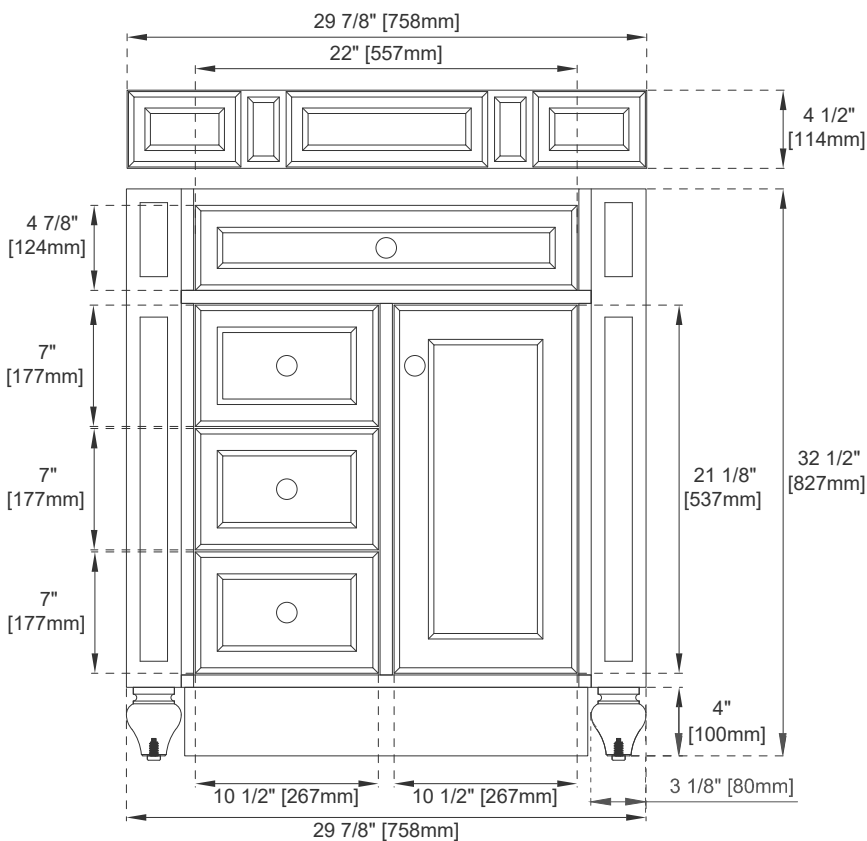

## Dimension

Width: 29-7/8"

Depth: 22-7/8"

Height: 32-1/2"

Rough-In Height: 21-1/2"

# JAMES MARTIN

VANITIES

Top View 1

Top View 2

Front View

Knob

All dimensions are nominal  
 Diagrams are of cabinet only—James Martin Optional Countertops and sinks are not shown

Visit website for warranty and installation information  
[www.jamesmartinvanities.com](http://www.jamesmartinvanities.com)

# JAMES MARTIN

VANITIES

Side View 1

Side View 2

Back View

All dimensions are nominal  
Diagrams are of cabinet only—James Martin Optional Countertops and sinks are not shown

Visit website for warranty and installation information  
[www.jamesmartinvanities.com](http://www.jamesmartinvanities.com)