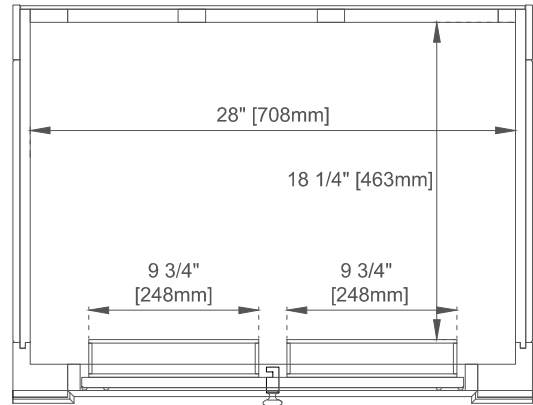

## Dimension

Width: 29-7/8"

Depth: 22-7/8"

Height: 32-1/2"

Rough-In Height: 21-1/2"

# 30" BRISTOL VANITY

157-V30-BW

157-V30-SBR

157-V30-WWW

# JAMES MARTIN

VANITIES

Top View 1

Top View 2

Front View

Knob

All dimensions are nominal  
 Diagrams are of cabinet only—James Martin Optional Countertops and sinks are not shown

Visit website for warranty and installation information  
[www.jamesmartinvanities.com](http://www.jamesmartinvanities.com)