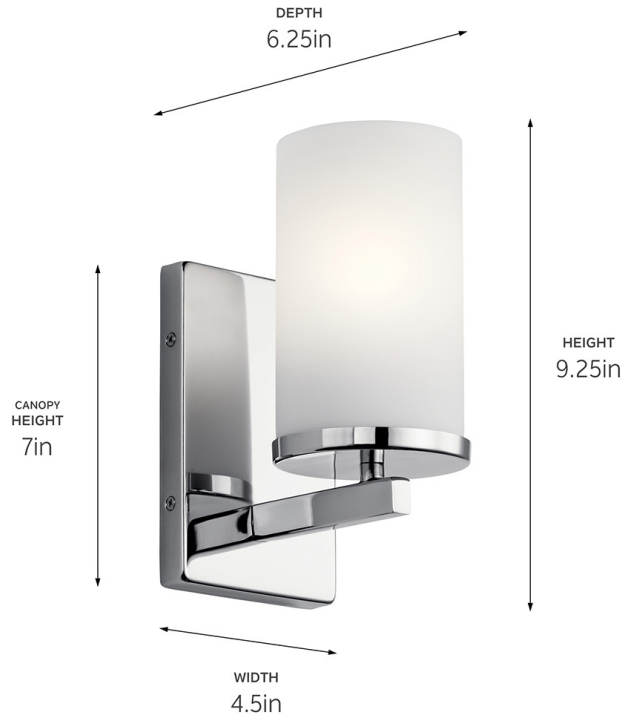

SPECIFICATIONS

Certifications/Qualifications

ADA Compliant	No
Prop65	No
Location Rating	Damp
	kichler.com/warranty

Dimensions

Height	9.25"
Width	4.5"
Height From Center Of Wall Opening (Spec Sheet)	5.75"
Depth	6.25"
Weight	2.3 LBS
Canopy Height	7"
Canopy Width	4.5"
Canopy Depth	0.75"

Electrical

Input Voltage	120 V

Light Source

Light Source	Bulb
Lamp Included	Not Included
# Of Bulbs/LED Modules	1
Max Or Nominal Watt	100 W
Lamp Type	A19
Socket Type	E26 (Medium)
Dimmable	Yes
Dimmable Notes	Dimmable when used with dimmer switch (sold separately); when using LED bulbs, see bulb manufacturer dimming specifications.

Mounting/Installation

Interior/Exterior	Interior Product
Mounting Weight	1.4 LBS
Install Glass Up Or Down	Both
Modular	No
Lead Wire Length	6

FIXTURE ATTRIBUTES

Housing/Glass

Primary Material	Steel
Shade Included	No
Shade Dimensions	4.00 DIA X 6.75

Product/Ordering Information

Sku	45495CH
Finish	Chrome
UPC	783927518918

Finishes

- Black
- Black
- Brushed Nickel
- Brushed Nickel
- Chrome
- Chrome
- Natural Brass