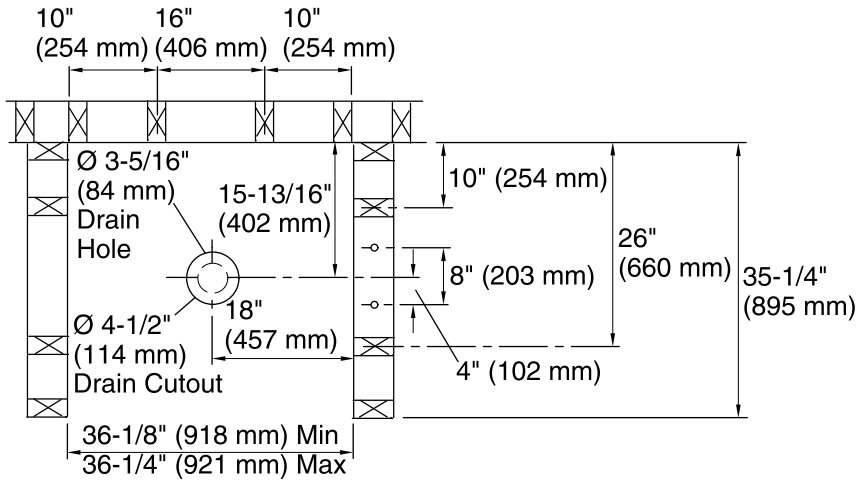

Features

- Modular design allows it to be moved around corners and through doorways with ease.
- Durable high gloss finish.
- Convenient shelves provide generous storage space.
- Shaving ledge/foot rest for added comfort.
- Realistic tile wall surround.
- 36" (914 mm) x 34" (864 mm) x 75-3/4" (1926 mm) complete unit finished dimensions.

Components

Product includes:

- 72105100
- 72101100 36" Shower Base
- 72102100

Codes/Standards

- CSA B45.5/IAPMO Z124
- ASTM E162
- ASTM E662
- Greenguard UL 2818 - Gold
- HUD, UM Bulletin 73

STERLING® Warranty - Fixtures Made of Solid Vikrell Material

See website for detailed warranty information.

Available Color/Finishes

Color tiles intended for reference only.

Color	Code	Description
	0	White
	96	Biscuit

Technical Information

All product dimensions are nominal.

Installation: 3-Wall Alcove

Drain location: Center

Door height required: 70-1/2" (1791 mm)

Door width required: 32-5/8" (829 mm)

Notes

Install this product according to the installation guide.

Double studding is recommended for pivot shower door installations.