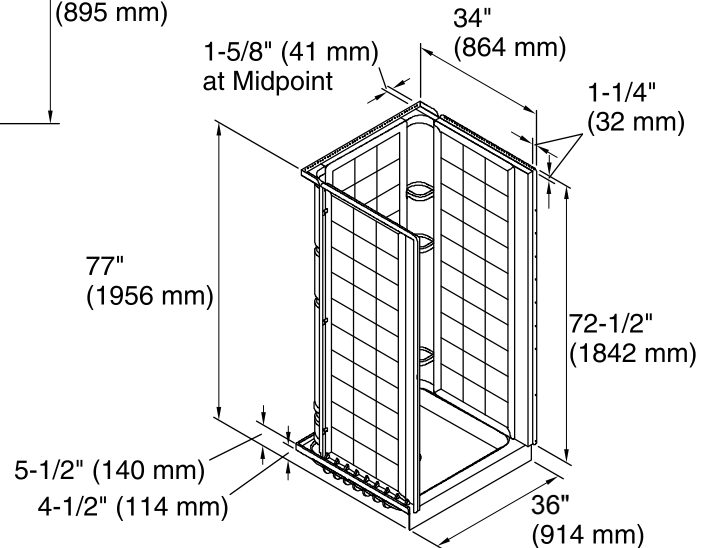

Features

- Modular design allows it to be moved around corners and through doorways with ease.
- Durable high gloss finish.
- Convenient shelves provide generous storage space.
- Shaving ledge/foot rest for added comfort.
- Realistic tile wall surround.
- 36" (914 mm) x 34" (864 mm) x 75-3/4" (1926 mm) complete unit finished dimensions.

Components

Product includes:

- 72105100
- 72101100 36" Shower Base
- 72102100

Codes/Standards

- CSA B45.5/IAPMO Z124
- ASTM E162
- ASTM E662
- Greenguard UL 2818 - Gold
- HUD, UM Bulletin 73

STERLING® Warranty - Fixtures Made of Solid Vikrell Material

See website for detailed warranty information.

Available Color/Finishes

Color tiles intended for reference only.

Color	Code	Description
	0	White
	96	Biscuit

Technical Information

All product dimensions are nominal.

Installation: 3-Wall Alcove

Drain location: Center

Door height required: 70-1/2" (1791 mm)

Door width required: 32-5/8" (829 mm)

Notes

Install this product according to the installation guide.

Double studding is recommended for pivot shower door installations.