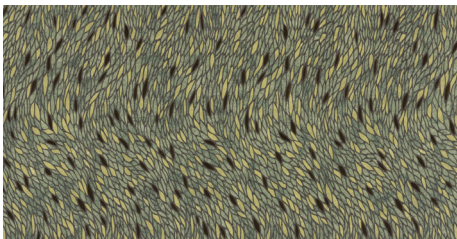

INDOOR

OUTDOOR

Croc

Jag

Leopard

Oryx

Python

Snake

Turtle

Zebra

Algae

Parrot

24x47 In All 10 Colors

Sizes							
	47" x 109" 47.09' x 109.25"	24" x 47" 23.46' x 47.09"					
Thickness	6.5mm	6.5mm					
Faces	1	1					
Finish	Glossy	Glossy					
Edge	Rectified	Rectified					
Grout Joint Recommendation	Check Website	Check Website					
Testing	Abrasion Resistance C1027	Breaking Strength C648	Chemical Resistance C650	Water Absorption C373	DCOF ANSI A1371	Scratch Hardness MOHS	Shade Variation Rating
	Check Website	Check Website	Check Website	Check Website	Check Website	Check Website	V2