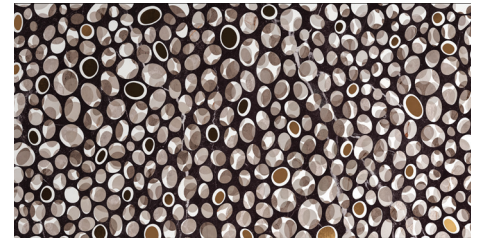

ZAMBIA™

Glazed Porcelain

REDEFINED LUXURY
STUNNING GOLD GLAZING

ADDITIONAL FIRING PROCESS
ETCHES IT INTO THE TILE

LARGE FORMAT

WALL

RESIDENTIAL

COMMERCIAL

INDOOR

OUTDOOR

Croc

Jag

Leopard

Oryx

Python

Snake

Turtle

Zebra

Algae

Parrot

24x47 In All 10 Colors

Sizes							
	47" x 109" 47.09' x 109.25"	24" x 47" 23.46' x 47.09"					
Thickness	6.5mm	6.5mm					
Faces	1	1					
Finish	Glossy	Glossy					
Edge	Rectified	Rectified					
Grout Joint Recommendation	Check Website	Check Website					
Testing	Abrasion Resistance C1027	Breaking Strength C648	Chemical Resistance C650	Water Absorption C373	DCOF ANSI A1371	Scratch Hardness MOHS	Shade Variation Rating
	Check Website	Check Website	Check Website	Check Website	Check Website	Check Website	V2