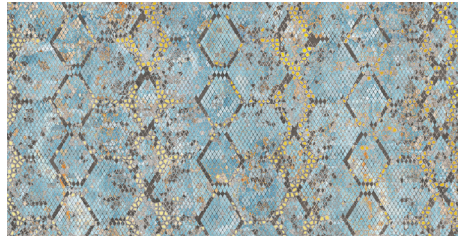

INDOOR

OUTDOOR

Croc

Jag

Leopard

Oryx

Python

Snake

Turtle

Zebra

Algae

Parrot

24x47 In All 10 Colors

Sizes							
	47" x 109" 47.09' x 109.25"	24" x 47" 23.46' x 47.09"					
Thickness	6.5mm	6.5mm					
Faces	1	1					
Finish	Glossy	Glossy					
Edge	Rectified	Rectified					
Grout Joint Recommendation	Check Website	Check Website					
Testing	Abrasion Resistance C1027	Breaking Strength C648	Chemical Resistance C650	Water Absorption C373	DCOF ANSI A1371	Scratch Hardness MOHS	Shade Variation Rating
	Check Website	Check Website	Check Website	Check Website	Check Website	Check Website	V2