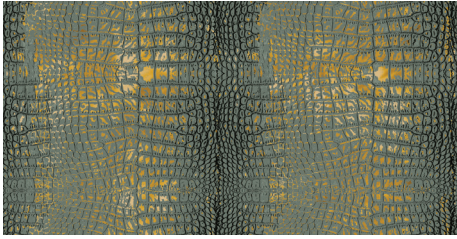

Unleash your wild side with Zambia™, a stunning series that brings exotic animal prints to life with luxurious gold glazing that is etched into the tile through an additional firing process. The gold accents and high-gloss finish makes a bold statement, and Zambia's eight captivating patterns and opulent details add a touch of luxury and adventure to any space.

ZAMBIA™

Glazed Porcelain

REDEFINED LUXURY
STUNNING GOLD GLAZING

ADDITIONAL FIRING PROCESS
ETCHES IT INTO THE TILE

LARGE FORMAT

WALL

RESIDENTIAL

COMMERCIAL

INDOOR

OUTDOOR

Croc

Jag

Leopard

Oryx

Python

Snake

Turtle

Zebra

Algae

Parrot

24x47 In All 10 Colors

Sizes							
	47" x 109" 47.09' x 109.25"	24" x 47" 23.46' x 47.09"					
Thickness	6.5mm	6.5mm					
Faces	1	1					
Finish	Glossy	Glossy					
Edge	Rectified	Rectified					
Grout Joint Recommendation	Check Website	Check Website					
Testing	Abrasion Resistance C1027	Breaking Strength C648	Chemical Resistance C650	Water Absorption C373	DCOF ANSI A1371	Scratch Hardness MOHS	Shade Variation Rating
	Check Website	Check Website	Check Website	Check Website	Check Website	Check Website	V2