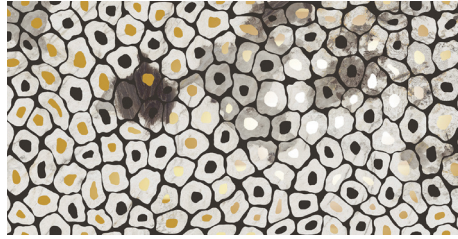

Unleash your wild side with Zambia™, a stunning series that brings exotic animal prints to life with luxurious gold glazing that is etched into the tile through an additional firing process. The gold accents and high-gloss finish makes a bold statement, and Zambia's eight captivating patterns and opulent details add a touch of luxury and adventure to any space.

ZAMBIA™

Glazed Porcelain

REDEFINED LUXURY
STUNNING GOLD GLAZING

ADDITIONAL FIRING PROCESS
ETCHES IT INTO THE TILE

LARGE FORMAT

WALL

RESIDENTIAL

COMMERCIAL

INDOOR

OUTDOOR

Croc

Jag

Leopard

Oryx

Python

Snake

Turtle

Zebra

Algae

Parrot

24x47 In All 10 Colors

Sizes							
	47" x 109" 47.09' x 109.25"	24" x 47" 23.46' x 47.09"					
Thickness	6.5mm	6.5mm					
Faces	1	1					
Finish	Glossy	Glossy					
Edge	Rectified	Rectified					
Grout Joint Recommendation	Check Website	Check Website					
Testing	Abrasion Resistance C1027	Breaking Strength C648	Chemical Resistance C650	Water Absorption C373	DCOF ANSI A1371	Scratch Hardness MOHS	Shade Variation Rating
	Check Website	Check Website	Check Website	Check Website	Check Website	Check Website	V2