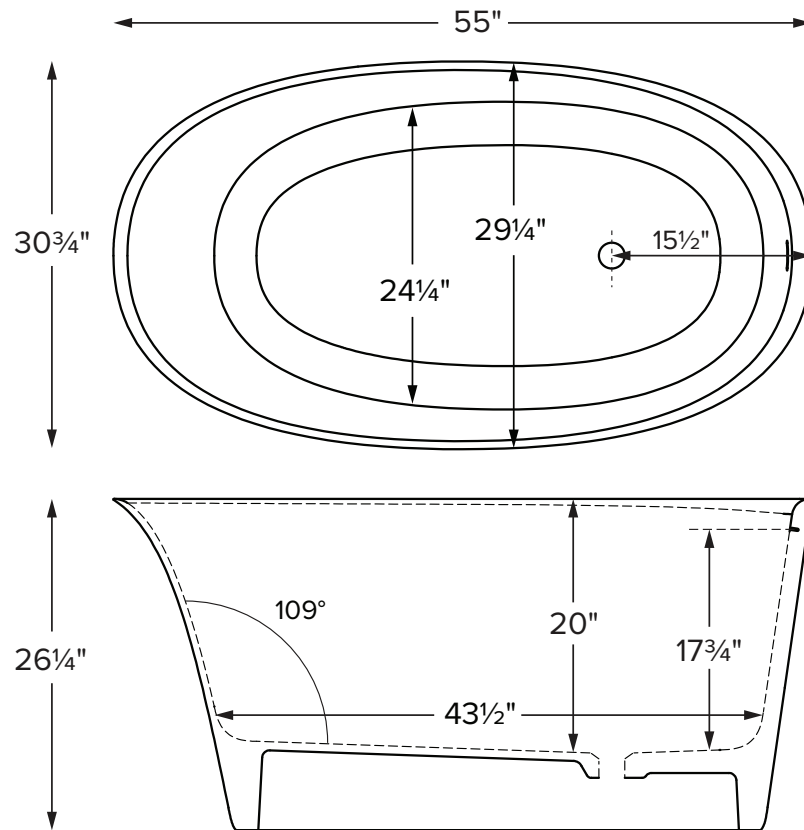

Features an integrated overflow

MODEL 422
55" x 30.75" x 26.25"
FREESTANDING 72 gal to overflow
<b>Mineral Composite</b>
236 lbs / 107 kg soaker
Filling this tub to the maximum may require an above average size or dedicated water heater.

Drain Rough-In Measurement

ELECTRICAL COMPONENTS & SPECIFICATIONS		
Required Electrical Service - 110 Volt		
Hydrotherapy Package	Components Included	GFCI
Air Massage	heated blower	1-15 amp
Electrical requirements may change with the addition of optional therapy components. See specific option details or installation information. CSA Certified C/US; B45.5/IAPMO ANSI Z124.1 and ANSI 112.19.7		

• Before discarding tub packaging, check for accessories that may be packaged inside.  
 • All product measurements are ±1/2".  
 • Specifications and configurations are subject to change without notice.  
 • Measurements herein supersede all others published prior to publication date below.