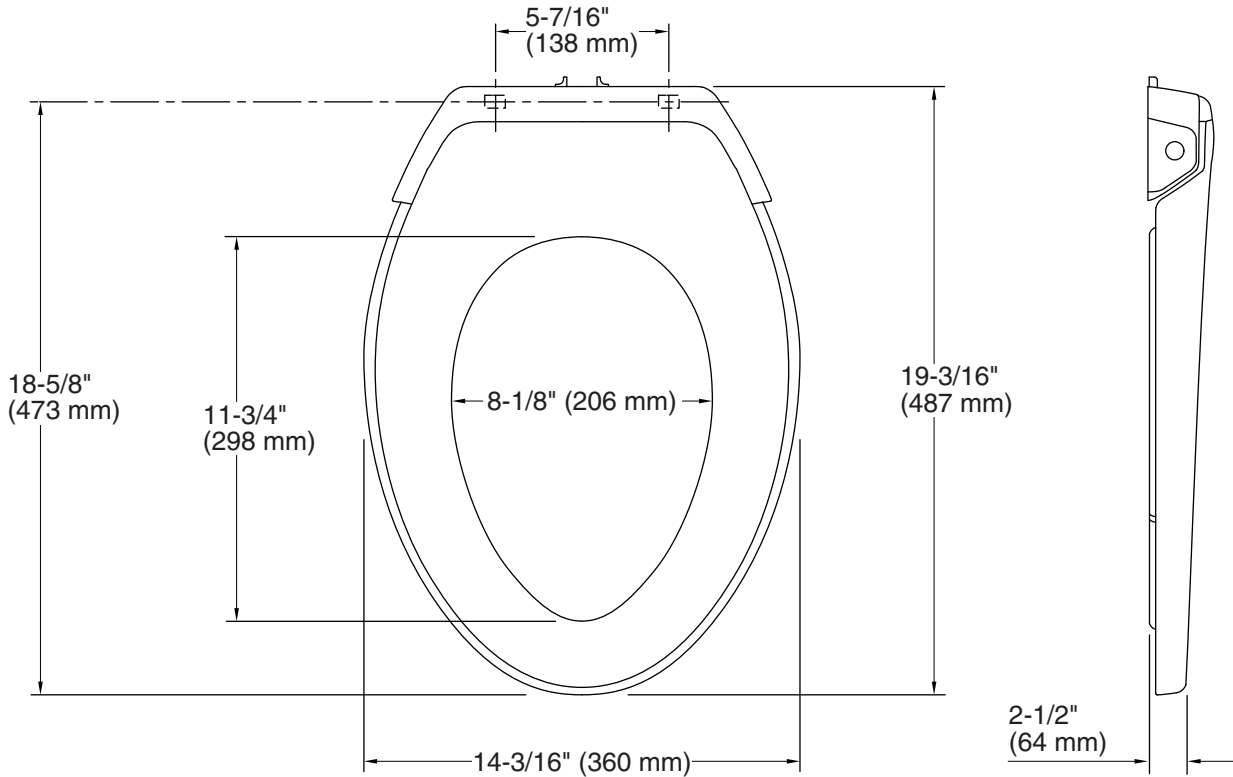

	0	White
	96	Biscuit

Technical Information

All product dimensions are nominal.

Seat shape type: Elongated
Seat front type: Closed-front
Seat-mounting holes: 5-7/16" (137 mm)

Notes

Install this product according to the installation guide.