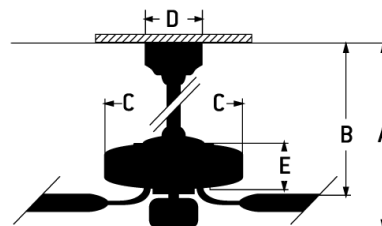

## Twist N Click 42 Indoor Fan - TCE42BNK5C1

42" Twist N Click in Brushed Polished Nickel w/ Ash/Mahogany Blades

**Color** Brushed Polished Nickel

It's official - this is the quickest and easiest ceiling fan to hang ever! Craftmade's Twist & Click Express can be hung in under 5 minutes with no tools necessary. The five-blade design with light kit offers hassle-free value when you need to get the job done right. The Craftmade 42" Twist N Click Express fan with bowl light kit (dimnable LED bulbs included) features reversible blades, and 3-speed, reversible motor.

- Standard Pull Chain Speed Control
- Custom Reversible Twist N Click Blades Included  
Ash/Mahogany
- Dual Mount (Flat or Angled Ceiling up to 23°)
- Suitable for Indoor only
- Integrated 3 x 6.5 Watt LED Bulb Light Kit (Dimmable)
- Standard, 3-Speed Reversible Motor
- 4 inch Downrod Included
- Energy Guide 2618 CFM, High Speed 3489 CFM

### Specs

Blade Sweep Opt (in.)	42
Blades	5
Blade Pitch (deg)	12
Motor Size (MM)	153x13
Amps at High Speed	0.45
Watts (Hi Speed)	53.31
Energy Guide Watts	34
Energy Guide CFM	2618
Energy Guide CFM_Watts	77
Energy Guide Est. Yearly Energy Cost	11
High Speed (CFM)	3489
Low Speed (CFM)	1632
Carton Size (CU FT)	1.99
Bulb CCT	3000
Bulb Wattage	6.50
CRI	80
Light Kit Options	Integrated
Lumens	1338
Mounting Location	Indoor
Shipping Weight (lbs.)	17.20
UPS Oversized	No

### Dimensions

A:	17.01
B:	10
C:	9.84
D:	5.12
E:	6.77
Downrod Length (in.)	4

**Warranty**  
**Blade Finish**  
**Finish**

Limited Lifetime Warranty  
Ash-Mahogany  
Brushed Polished Nickel

Craftmade • PO Box 612024 • Dallas, TX • 75261 • • • © 2024 All Rights Reserved