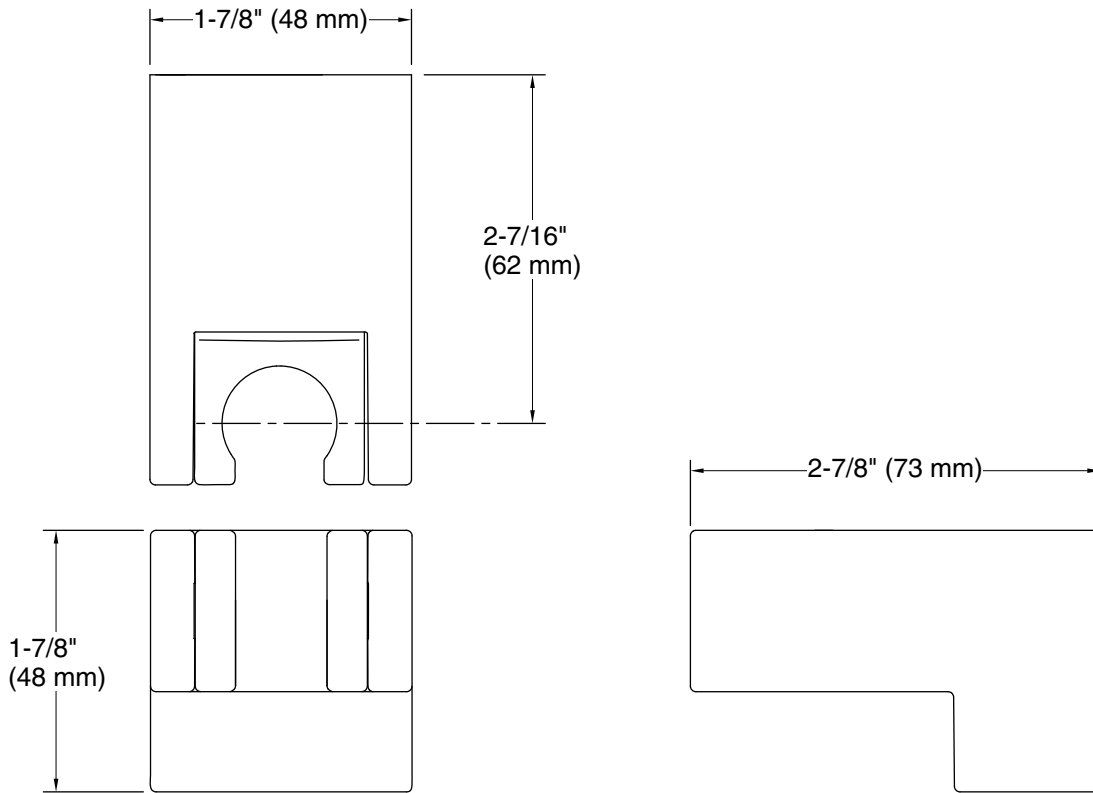

Features

- For use with a handshower and hose (sold separately)
- Handshower holder fits most handshowers
- Handshower holder pivots to adjust the angle of the spray
- Coordinates with other products in the Statement collection

Technical Information

All product dimensions are nominal.

Spout: