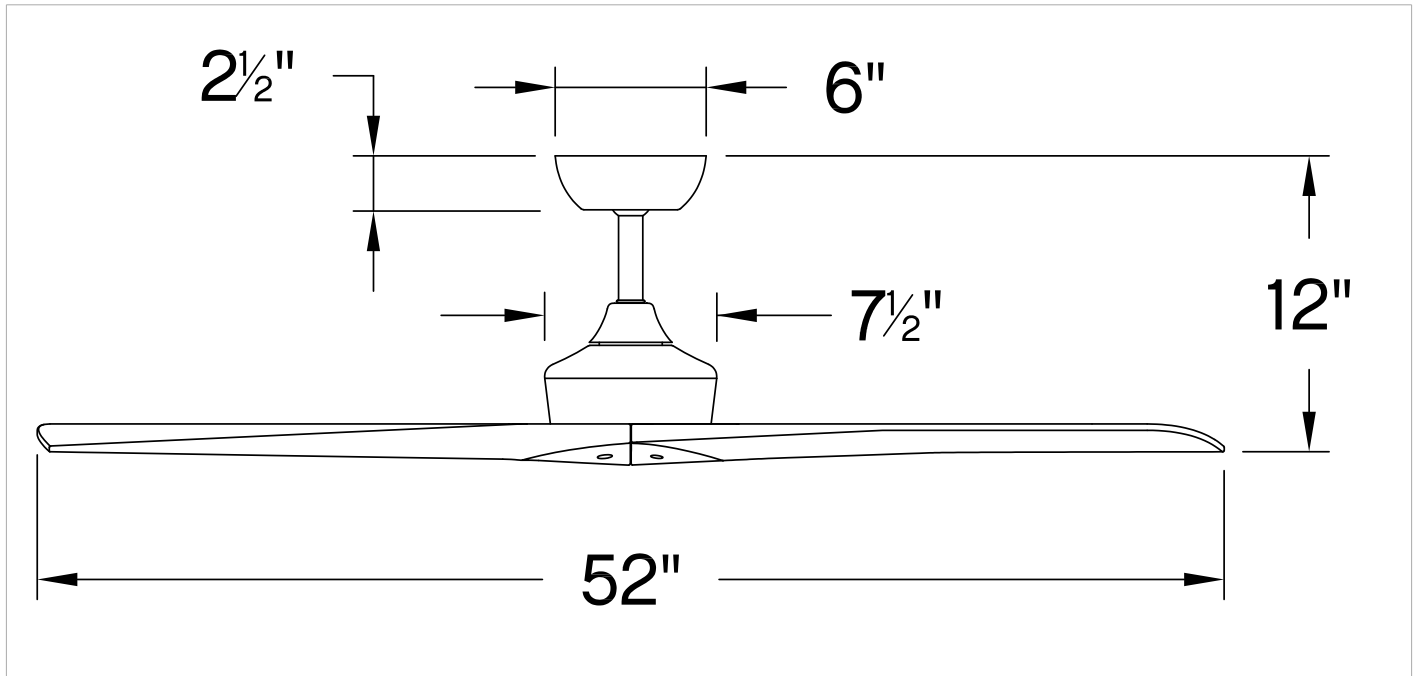

CHISEL

903752FMB-NDD

CHISEL 52" SMART FAN

DETAILS	
FAN FINISH:	Matte Black
BLADE COUNT:	3
SLOPE DEGREE:	20

DIMENSIONS	
WIDTH:	52"
HEIGHT:	13.5"

LIGHT SOURCE	
VOLTAGE:	120v

MOUNTING	
CANOPY:	6" Dia.
LEAD WIRE:	1 x 76"

SHIPPING	
CARTON LENGTH:	33.4
CARTON WIDTH:	16
CARTON HEIGHT:	10.1

Built with a sleek, carefully crafted design, Chisel redefines dramatic style. Sturdy wood blades are available in a variety of sophisticated finishes to complement modern interiors and outdoor settings. Damp rated. Equipped with a 6-speed DC motor that is WiFi enabled and ready to connect right out of the box. Operated by the HIRO control or WiFi compatible with the Hinkley App.

HINKLEY

HINKLEY
33000 Pin Oak Parkway
Avon Lake, OH 44012

PHONE: (440) 653-5500
Toll Free: 1 (800) 446-5539

hinkley.com

CHISEL 52" SMART FAN

903752FMB-NDD

PERFORMANCE SPECIFICATIONS	STANDARD	
	HIGH SPEED	AVERAGE SPEED
Airflow	6292	4004
EnergyUse	38	25
EnergyCost	10.65	7
Efficiency	166	160
AMPS	0.53	0.29
RPMS	210	130