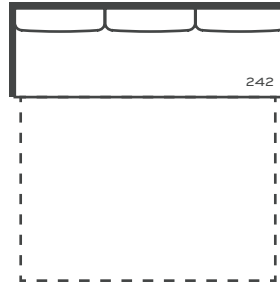

# 39" Depth Concord Sleeper Sectional

Track arm

Large Armless Full Sleeper

P611-071  
L66 D39 H37

Large Armless Full Sleeper

P611-271  
L66 D39 H37

Three Seat End Queen Sleeper

P611-122  
L83 D39 H37