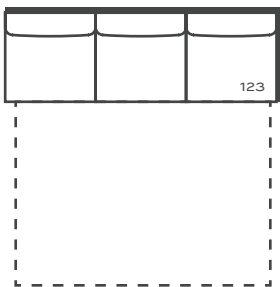

Three Seat End Queen Sleeper

P612-123
L84 D36 H36