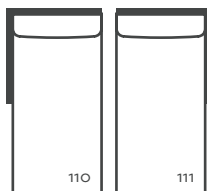

Bench Seat End Queen Sleeper

P610-242  
L83 D36 H36

Three Seat End Queen Sleeper

P610-123  
L83 D36 H36

Bench Seat End Queen Sleeper

P610-243  
L83 D36 H36

# 39" Depth Concord Sectional

Track arm

Corner

P611-010

L36 D39 H37

Small Armless

P611-061

L26 D39 H37

One Seat End

P611-112 | P611-113

L31 D39 H37

Chaise

P611-110 | P611-111

L31 D68 H37

Large Armless  
P611-041  
L53 D39 H37

Large Armless  
P611-241  
L53 D39 H37