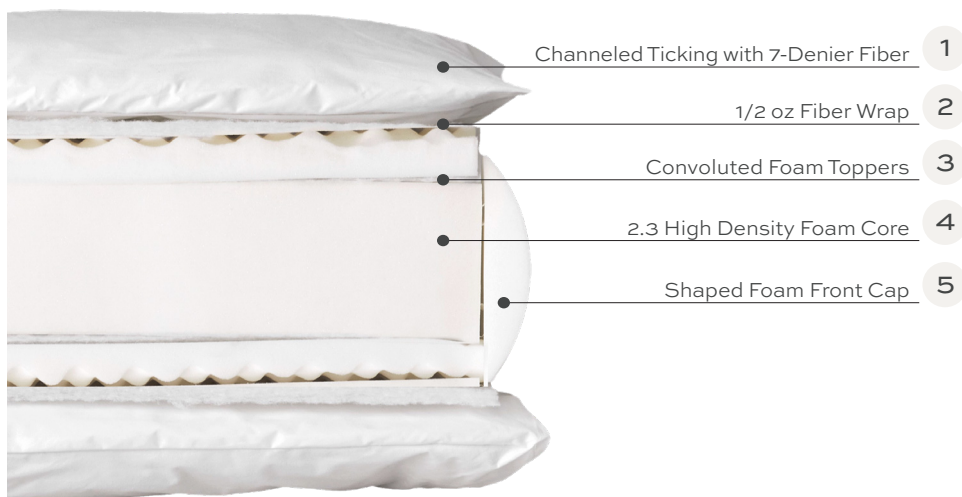

The Harmony Cushion

The cushion built for everyday living.

Features

Benefits

1	2	3	4	5
Cloud-Like Plushness	Additional Loft	Supportive Softness	Comfort & Long Lasting Resiliency	Added Shape & Long Term Wear

Indulge in superior comfort with our high-density inner core foam, providing lasting luxury and low-maintenance resiliency. Experience air-like softness and added loft from the convoluted foam and fiber layers. Wrapped in premium, breathable ticking with secure channel stitching, our product guarantees stability and plush support with fine 7-denier fiber filling. Elevate your relaxation with our meticulously crafted and exceptionally comfortable Harmony Cushion.

Additional Information

- Standard non-welted, down-blend throw pillows are drawn on the templates.
- Standard with Harmony cushion, but optional Cloud cushion is available at an upcharge.
- Extra throw pillows are available at an upcharge.
- Wood legs on upholstered styles are available in any of our finishes. Finish options are not available on slipcover styles.
- Pattern Availability – RG, PS, NM, RS. NM and RS Bench cushion styles will have seams on the cushion, front seat rail or skirt, in-back and outback at cushion break.