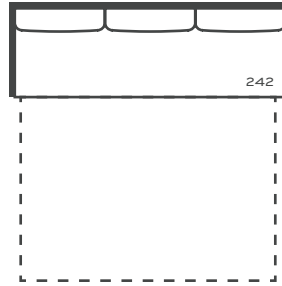

# 36" Depth Dorian Sleeper Sectional Pieces

Roll arm

Large Armless Full Sleeper

P612-071  
L66 D36 H36

Large Armless Full Sleeper

P612-271  
L66 D36 H36

Three Seat End Queen Sleeper

P612-122  
L84 D36 H36