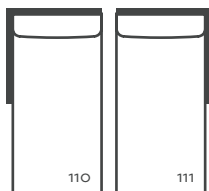

Chaise

P612-110 | P612-111

L32 D65 H36