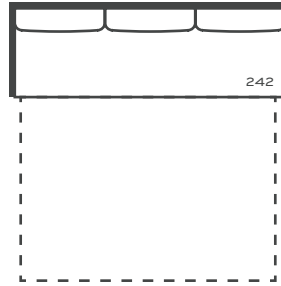

# 39" Depth Dorian Sleeper Sectional Pieces

Roll arm

Large Armless Full Sleeper

P613-071  
L66 D39 H37

Large Armless Full Sleeper

P613-271  
L66 D39 H37

Three Seat End Queen Sleeper

P613-122  
L84 D39 H37