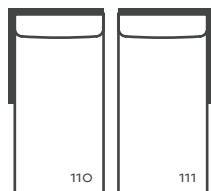

Ottoman

P611-005

L30 D24 H19

Overall Height 37 | Seat Height 22 | Seat Depth 25 | Arm Height 24

# 36" Depth Concord Sectional

Track arm

Corner  
P610-010  
L36 D36 H36

Small Armless  
P610-061  
L26 D36 H36

One Seat End  
P610-112 | P610-113  
L31 D36 H36

Chaise  
P610-110 | P610-111  
L31 D65 H36

Large Armless  
P610-041  
L53 D36 H36

Large Armless  
P610-241  
L53 D36 H36

Small Two Seat End  
P610-114 | P610-115  
L57 D36 H36

Small Bench Seat End  
P610-244 | P610-245  
L57 D36 H36

Large Three Seat End  
P610-116 | P610-117  
L83 D36 H36