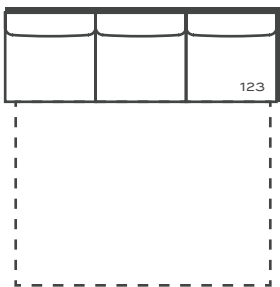

Three Seat End Queen Sleeper

P613-123
L84 D39 H37