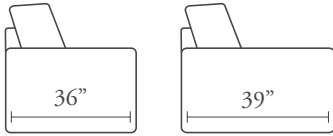

Comfort & Craft

Personalized Comfort & Scalable Solutions

2 Arms

2 Depths

Sectional Configurations

Sofas & Chairs

Additional Options

- Bench Cushion
- Cloud Cushion Package
- Sleeper Availability
- Nailhead Detail
- Full Fabric Selection
- Swivel Chair