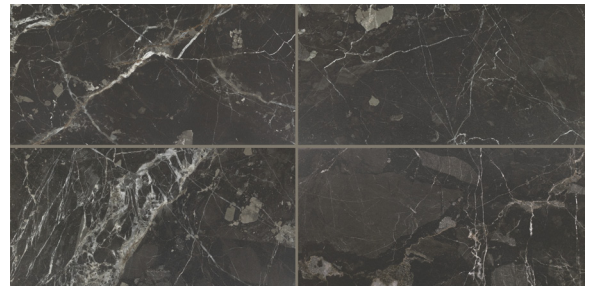

TECHNICAL INFORMATION

V4 Substantial
Variation

Water Absorption:
<0.5%

DCOF: ≥ 0.42

Recommend offset
pattern $\leq 33\%$

Ready Ship

Made
in USA

COLORS

Cafe MRZ SV11

Pierre MRZ SV12

Bleu MRZ SV13

Noir MRZ SV14

SIZES & SHAPES

12" x 24" x 5/16"

24" x 24" x 5/16"

24" x 48" x 5/16"