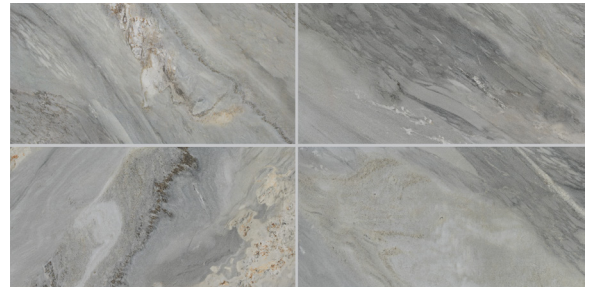

TECHNICAL INFORMATION

V4 Substantial
Variation

Water Absorption:
<0.5%

DCOF: ≥ 0.42

Recommend offset
pattern $\leq 33\%$

Ready Ship

Made
in USA

COLORS

Cafe MRZ SV11

Pierre MRZ SV12

Bleu MRZ SV13

Noir MRZ SV14

SIZES & SHAPES

12" x 24" x 5/16"

24" x 24" x 5/16"

24" x 48" x 5/16"