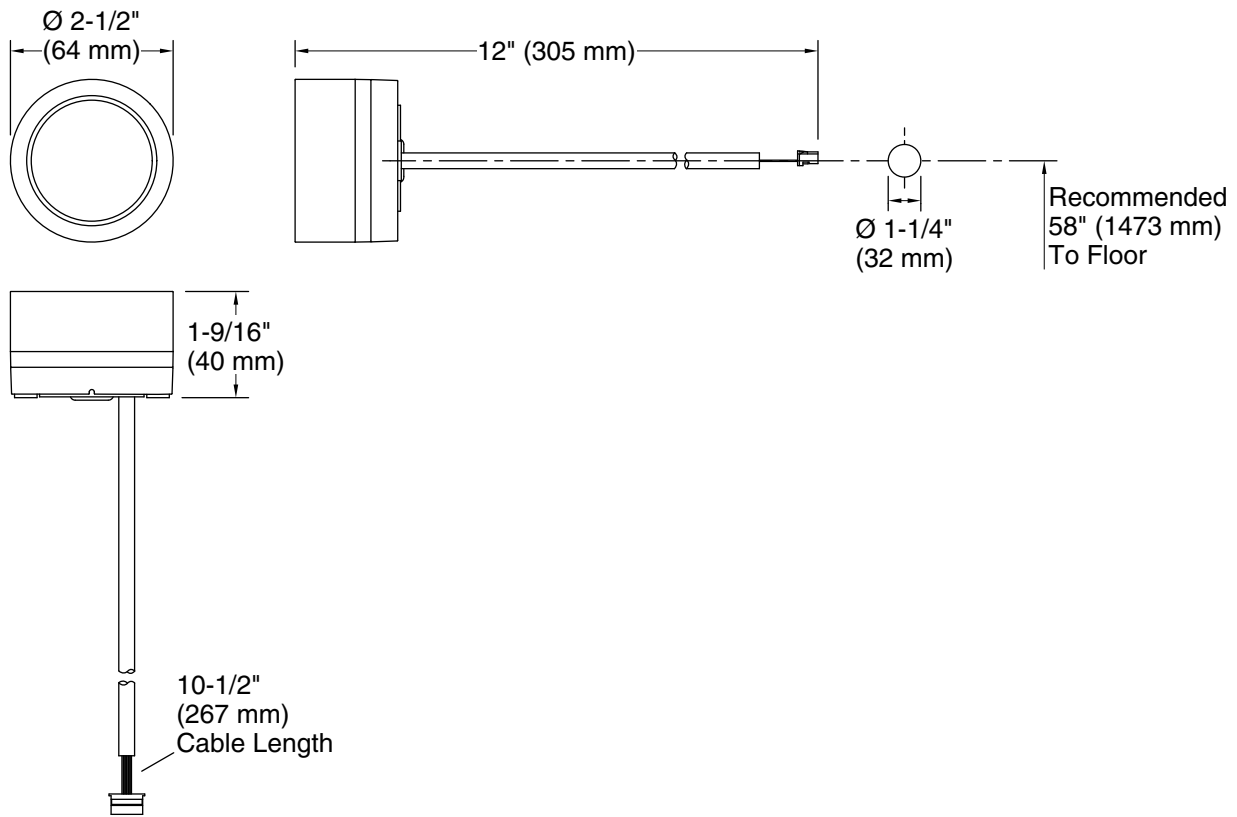

Technical Information

All product dimensions are nominal.

Spout:

Bluetooth® range: 32 ft (9.8 m)
 Bluetooth® version: 4.1
 Max. Ambient temp: 125°F (51.7°C)
 Min. Operating temp: 86°F (30°C)
 Max. Operating temp: 120°F (48.9°C)
 Max. Relative humidity condensing: 100%