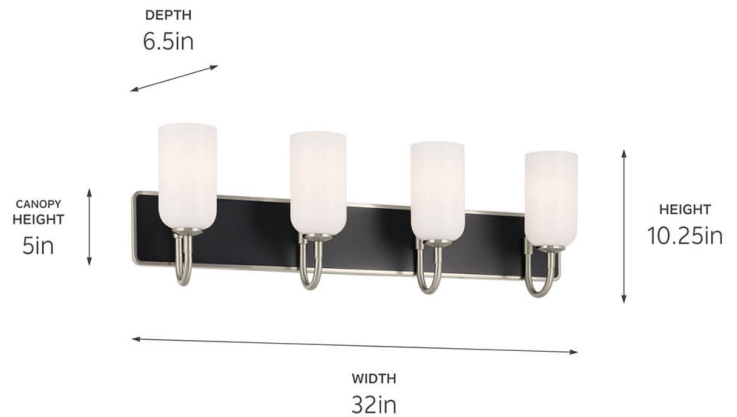

SPECIFICATIONS

Certifications/Qualifications

ADA Compliant	No
Prop65	No
Location Rating	Damp
	kichler.com/warranty

Dimensions

Height	10.25"
Width	32"
Height From Center Of Wall Opening (Spec Sheet)	6.25"
Depth	6.5"
Weight	9.6 LBS
Canopy Height	5"
Canopy Width	32"
Canopy Depth	1"

Electrical

Input Voltage	120 V

Light Source

Light Source	Bulb
Lamp Included	Not Included
# Of Bulbs/LED Modules	4
Max Or Nominal Watt	60 W
Lamp Type	B
Socket Type	E12 (Candelabra)
Dimmable	Yes
Dimmable Notes	Dimmable when used with dimmer switch (sold separately); when using LED bulbs, see bulb manufacturer dimming specifications.

Mounting/Installation

Interior/Exterior	Interior Product
Mounting Weight	7.25 LBS
Install Glass Up Or Down	Up
Lead Wire Length	6
Wire Connectors	Wire Nuts

FIXTURE ATTRIBUTES

Housing/Glass

Primary Material	Steel
Shade Included	No
Shade Dimensions	3.75 DIA x 6.75 H

Product/Ordering Information

SKU	55164NI
Finish	Brushed Nickel
UPC	783927032568

Finishes

- Brushed Nickel | Black
- Champagne Bronze™ | Black
- Polished Nickel | Satin Nickel

ALSO IN THIS FAMILY