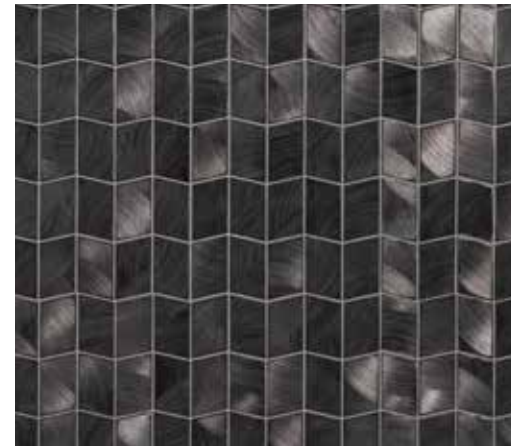

GABLE | SCOUT
4 1/4 x 3 3/4 (MESH MOUNTED)

NOMAD

GABLE | NOMAD
4 1/4 x 3 3/4 (MESH MOUNTED)

FRINGE

GABLE | FRINGE
4 1/4 x 3 3/4 (MESH MOUNTED)

CAMINO | ELECTRA
1 7/8 x 1 1/8 (MESH MOUNTED)

CAMINO | SCOUT
1 7/8 x 1 1/8 (MESH MOUNTED)

ETHOS | FRINGE
1 3/4 x 1 (MESH MOUNTED)

TABOO

LUSTROUS • SLEEK • REFINED

Luxurious detail or audacious statement, Taboo is the showpiece of the sophisticated palette. The lustrous metallics in modern mosaic form are simply extraordinary, yet versatile in design.