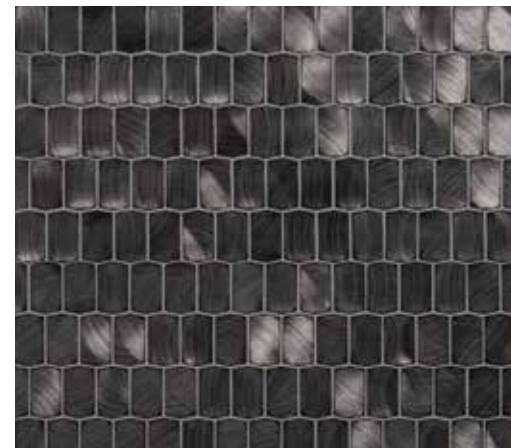

ETHOS | NOMAD
1 3/4 x 1 (MESH MOUNTED)