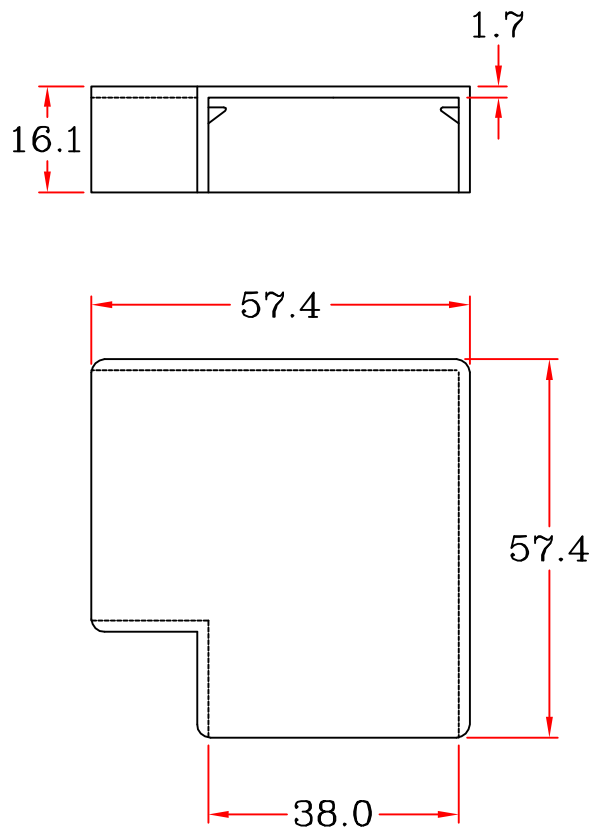

8 7 6 5 4 3 2 1

F

F

E

E

D

D

C

C

B

B

A

A

THIRD ANGLE PROJECTION

StarTech.com

GENERAL NOTES

DIMENSIONS ARE IN MM - DO NOT SCALE

THIS DOCUMENT CONTAINS CONFIDENTIAL, PROPRIETARY INFORMATION THAT IS PROPERTY OF STARTECH.COM

PRODUCT ID	CBMWD3816L
DESCRIPTION	20 Pack Cable Raceway L Connector for CBMWD3816 - 90 Degree Right Angle Flat L Type - Channel Raceway/Wiring Duct Fitting Lateral Elbow
DO NOT SCALE	SHEET: 1 OF: 1
	UPLOAD DATE: 3/16/2021

8 7 6 5 4 3 2 1