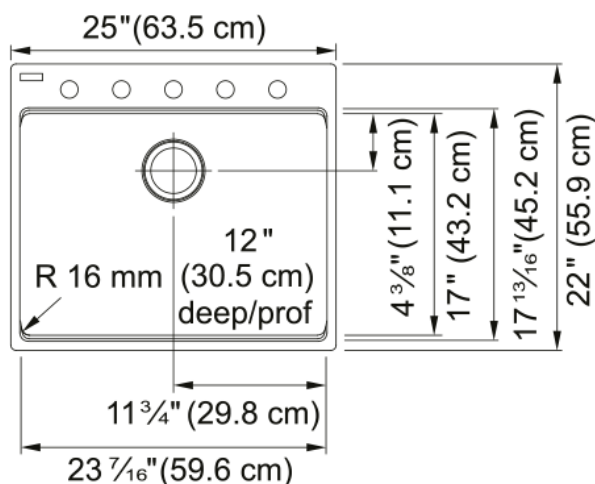

Maris Laundry Sink- MAG61023L-MBK | 114.0637.878

25-in. x 22-in. Dual Mount Fraganite Single Bowl Laundry / Utility Sink in Matte Black. This spacious, deep, hardworking utility sink offers a convenient place to hand wash clothes, bathe pets, treat stains, or deep clean. Durable, scratch-and-stain resistant, the surface of this Fraganite sink is also finely textured ensuring high hygiene standards.

Aspect

Sink type	Sink
Type of material	Fragranite
Number of bowls	1
Product color	Matte black
Surface finish	None

Product Dimensions

Length (right to left)	25
Width (front to back)	22
Large bowl size: right to left	23.465
Large bowl size: front to back	17.035
Large bowl: depth	12

Installation

Minimum cabinet size	27"
----------------------	-----

Product specifications

Installation type	Topmount / drop in
Installation type	Undermount
Drain hole	3 1/2"
Position of drainer	No drainer
Active Twist Compatibility	No
Installation device	Fast-Fix Clips