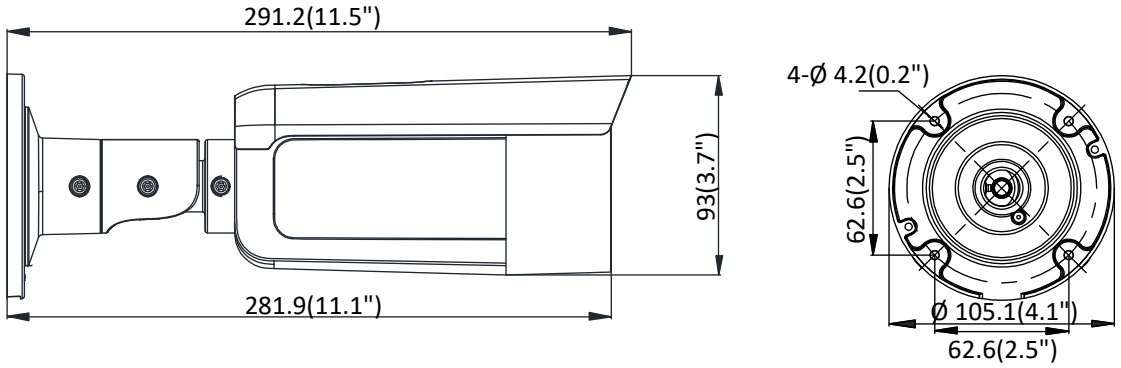

Dimensions

Unit: mm(inch)

Accessories

CB130 Junction Box	CBS Junction Box	CM Corner Mount	PM Pole Mount