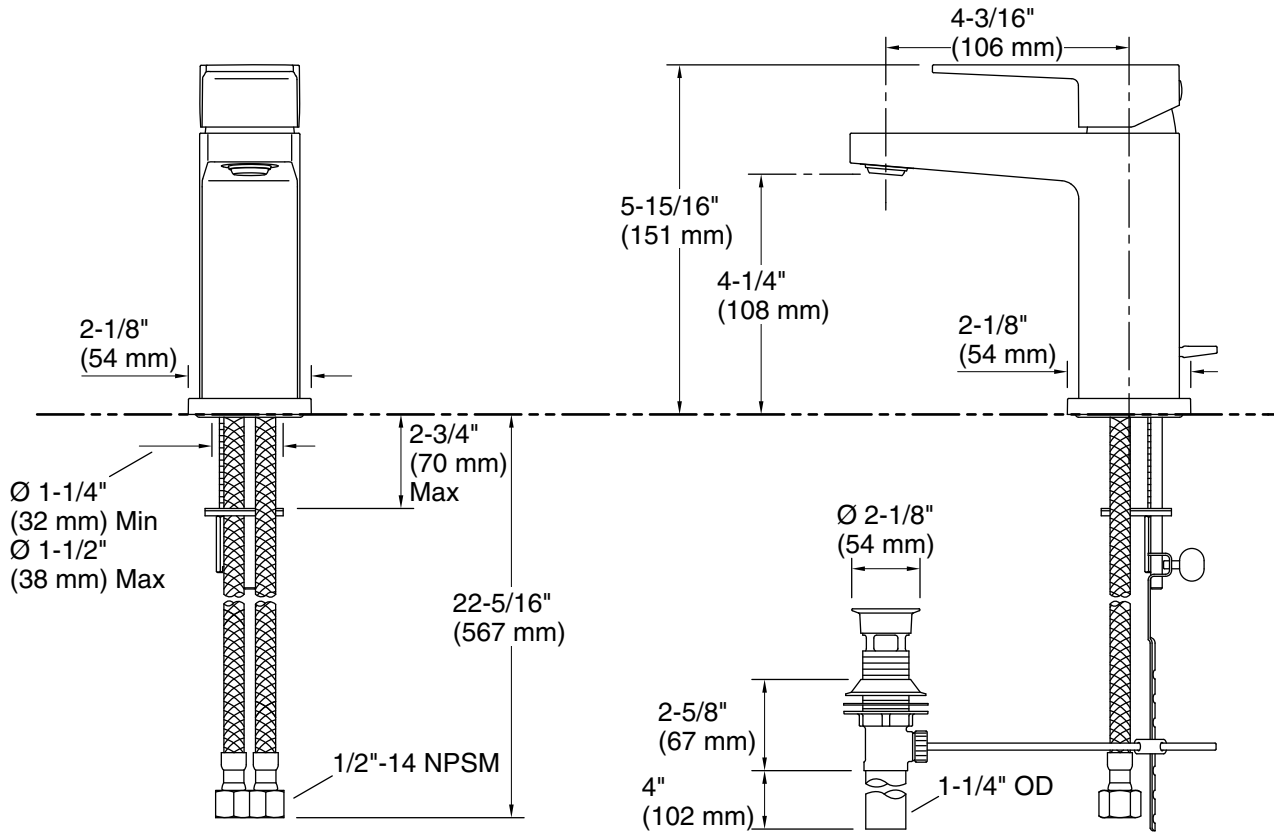

Features

- Single Lever handle allows for both volume and temperature control
- KOHLER® ceramic disc valves exceed industry longevity standards for a lifetime of durable performance
- Temperature memory allows faucet to be turned on and off at the temperature set during prior usage
- 0.5 gpm (1.9 lpm) maximum flow rate
- Includes metal pop-up drain with 1-1/4" (32 mm) tailpiece
- Red/blue indexing on handle
- Coordinates with Honesty faucets accessories, and showering components to complete your bathroom

Material

- Brass
- KOHLER finishes resist corrosion and tarnishing

Installation

- For single-hole installation
- Preattached flexible supply lines simplify installation

Recommended Products/Accessories

- K-23726 Drain treatment
- K-26633 18" towel bar
- K-26634 24" towel bar
- K-26635 12" towel bar
- K-26636 Robe hook
- K-26637 Towel arm
- K-26638 Pivoting toilet paper holder

KOHLER® Faucet Lifetime Limited Warranty

See website for detailed warranty information.

Technical Information

All product dimensions are nominal.

Faucet flow rate: 0.5 gal/min (1.9 l/min)

Drain included: Yes

Drain with overflow: Yes

Drain tailpiece included: Yes

Spout:

Spout reach: 4-3/16" (106 mm)

Notes

Install this product according to the installation instructions.

ADA compliant for handles only.

ADA, OBC, CSA B651 compliant when installed to the specific requirements of these regulations.