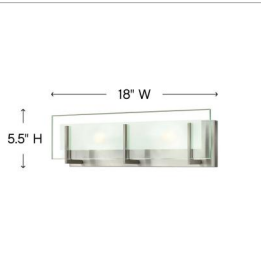

LATITUDE

5652BN

SMALL TWO LIGHT VANITY

Latitude is contemporary and sleek, finding its true beauty in the minimalist design. The slim glass panel features rectangular etching while the subtle, split fork frames add understated architectural style.

| DETAILS | |
|-----------|---------------------|
| FINISH: | Brushed Nickel |
| MATERIAL: | Steel |
| GLASS: | Inside Etched Clear |
| DIMMABLE: | Yes |

| DIMENSIONS | |
|----------------|---------------|
| WIDTH: | 18" |
| HEIGHT: | 5.5" |
| WEIGHT: | 6lb |
| BACK PLATE: | 17"W X 4.75"H |
| EXTENSION: | 4" |
| TOP TO OUTLET: | 3.25" |

| LIGHT SOURCE | |
|---------------|---|
| LIGHT SOURCE: | Socketed |
| WATTAGE: | 2-60w G-9 *Included or 2-5w G9 LED, 60w Equiv. |
| VOLTAGE: | 120v |

| SHIPPING | |
|----------------|-----|
| CARTON LENGTH: | 20 |
| CARTON WIDTH: | 7.3 |
| CARTON HEIGHT: | 7.3 |
| CARTON WEIGHT: | 7 |

PRODUCT DETAILS:

- Invisimount hardware is hidden on the backplate for a clean silhouette
- This fixture can only be mounted with shades/glass facing up toward the ceiling
- Damp Rated
- ADA compliant design provides added accessibility and maximum clearance
- Bold silhouette with dramatic details creates a modern statement