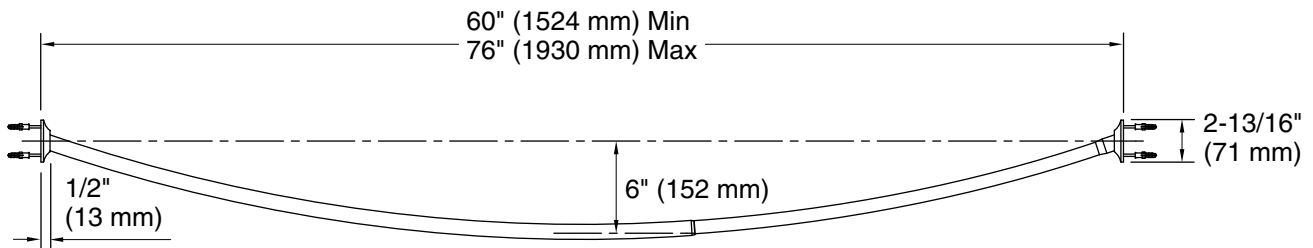

Technical Information

All product dimensions are nominal.

Material: Stainless Steel

Notes

Install this product according to the installation guide.

CAUTION: Risk of personal injury. Do not install these products in any area where they are likely to be used inadvertently as a grab bar or support bar. These products are not designed or intended for use as a grab bar or support bar.