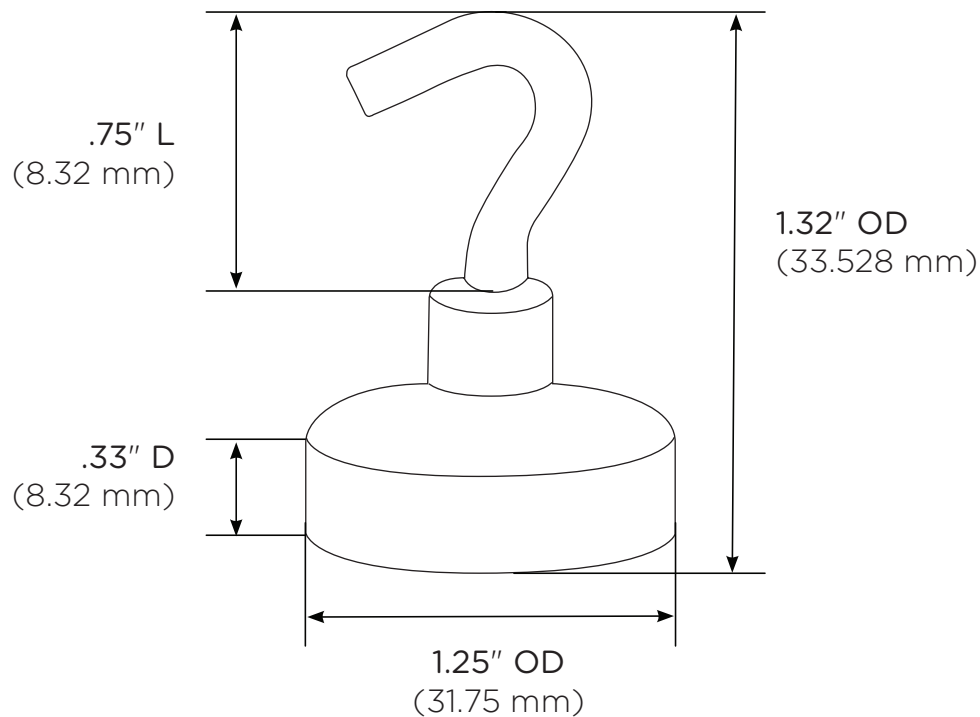

84999-0016

Magnetic Hook

Dimensional Illustrations

4 LB WEIGHT CAPACITY