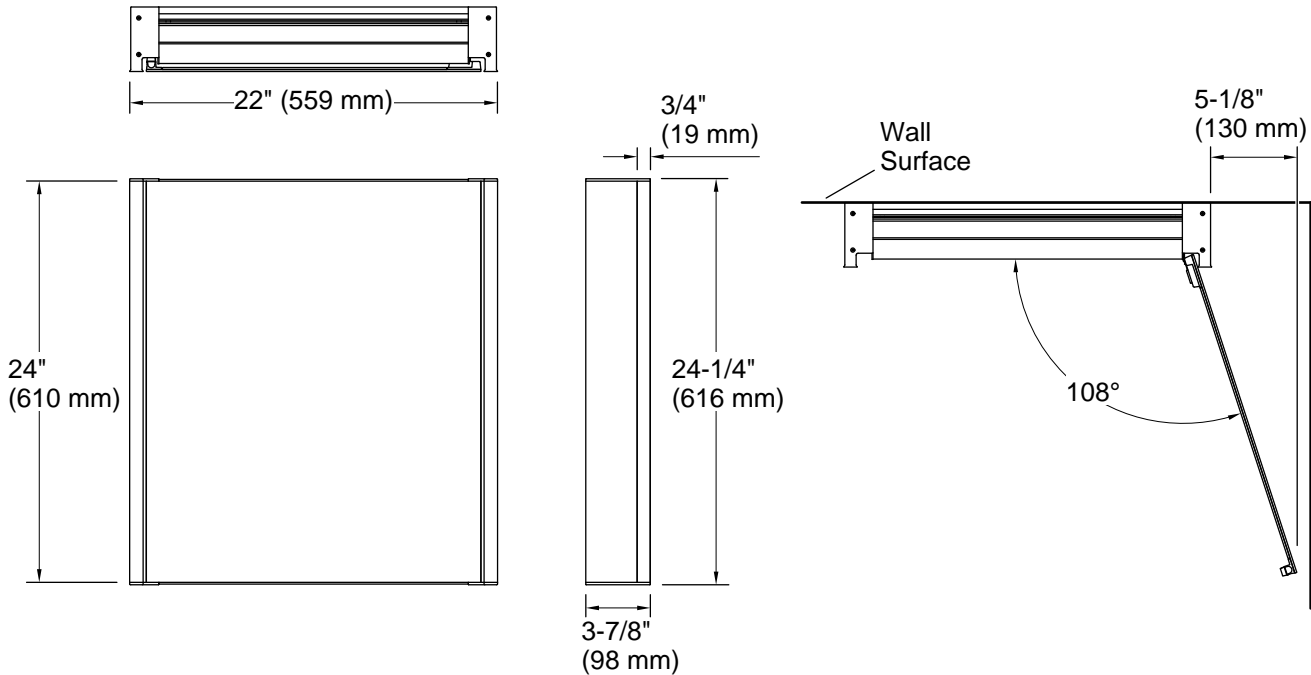

Required Electrical Service

One circuit required, protected with Class A Ground-Fault Circuit-Interrupter (GFCI). Outside North America, this device may be known as a Residual Current Device (RCD).

Lights: 120 V, 5 A, 60 Hz

Technical Information

All product dimensions are nominal.

Lighting included: Yes

Electrical component rating: LED: 120 V, 5 A, 60 Hz 1200 Lumens, 3000K

Notes

Install this product according to the installation instructions.