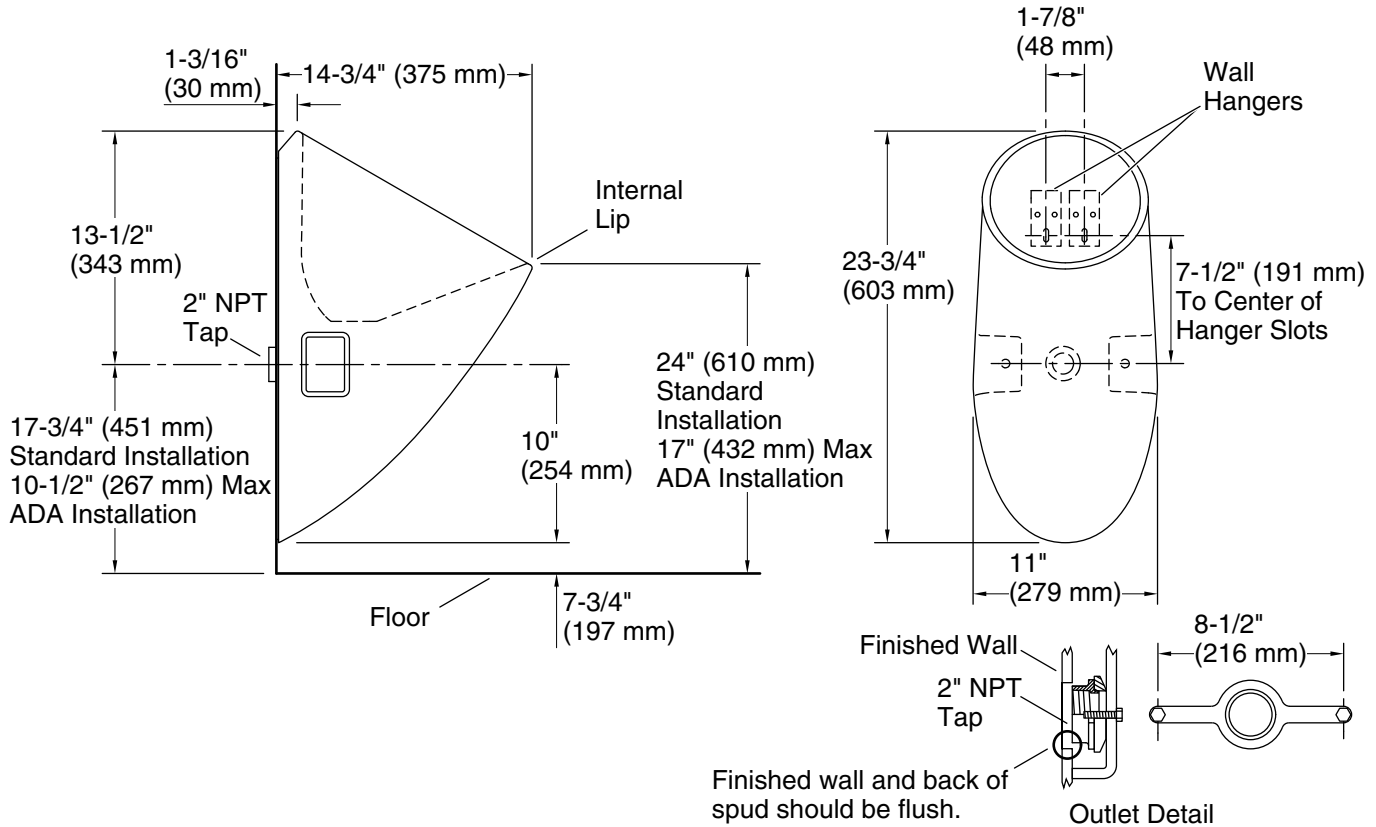

Features

- Waterless urinal
- 14-3/4" (375 mm) extended lip

Material

- Vitreous china

Recommended Products/Accessories

- 1048656 Sealing Liquid 128 oz
- 1048656-P Sealing Liquid - Case
- 1174866 Waterless Urinal Cleaner 3-Pack
- K-4929 Waterless Urinal Maintenance Balls

Color	Code	Description
	0	White
	7	Black Black™

Technical Information

All product dimensions are nominal.

Spud size: 2", Outlet, Rear

Min. Water per Flush: 0 gpf (0 lpf)

Max. Water per Flush: 0 gpf (0 lpf)

Roughing-in remains the same when using the optional 3" outlet spud.

ADA compliant when installed to the specific requirements of these regulations.