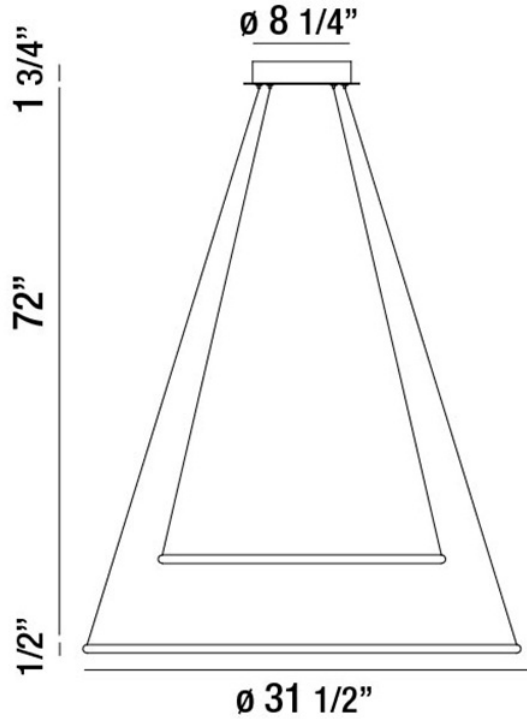

## Valley, Chandelier, 2-Light, 32", Chrome, White Acrylic

Item No.  
31861-014

JOB NAME:

DATE:

TYPE:

COMMENTS:

### LIGHT INFORMATION (CONT'D.)

Light Wattage 26

Total Wattage 52

### DIMENSIONS & WEIGHT

Product Width (In)

Product Height (In) 0.5

Product Ext (In)

Product Diameter (In) 31.5

Product Weight (Lbs) 5.36

Product Length (In)