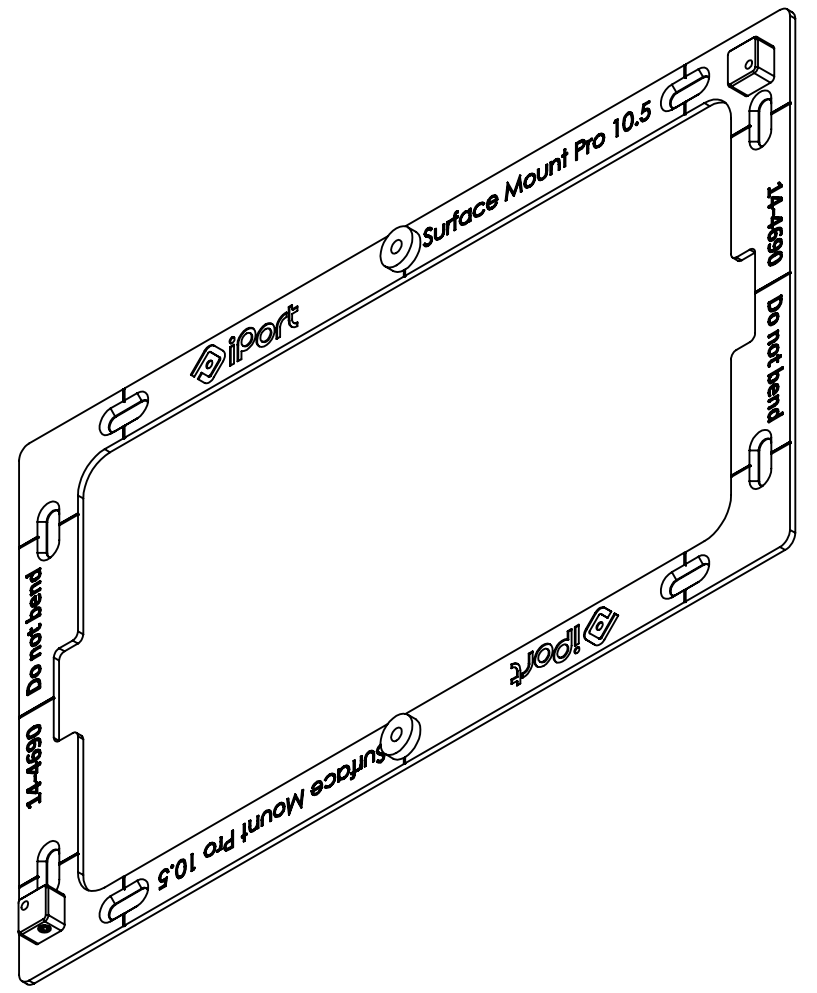

[288.40]  
11 <sup>23</sup>/<sub>64</sub>"

[158]  
6 <sup>7</sup>/<sub>32</sub>"

[110]  
4 <sup>21</sup>/<sub>64</sub>"

14-4690 Do not bend

14-4690 Do not bend

[174]  
6 <sup>27</sup>/<sub>32</sub>"

[210]  
8 <sup>17</sup>/<sub>64</sub>"

[266.40]  
10 <sup>31</sup>/<sub>64</sub>"

[2]  
<sup>5</sup>/<sub>64</sub>"

METRIC/INCHES		I PORT BY SONANCE	
DESIGNED IN SAN CLEMENTE, CALIFORNIA BY IPORT		NAME BRACKET SM PRO10.5	
NOTICE OF PROPRIETARY INFORMATION: <small>THE INFORMATION CONTAINED HEREIN IS THE PROPRIETARY PROPERTY OF DANA INNOVATIONS. THE POSSESSOR AGREES TO THE FOLLOWING: 1. TO MAINTAIN THIS DOCUMENT IN CONFIDENCE 2. NOT TO REPRODUCE OR COPY IT 3. NOT TO REVEAL OR PUBLISH IT IN WHOLE OR IN PART 4. ALL RIGHTS RESERVED</small>		SIZE B	SKU 70808 70809
SCALE: 1:2		WEIGHT:	REV A
		SHEET 1 OF 1	