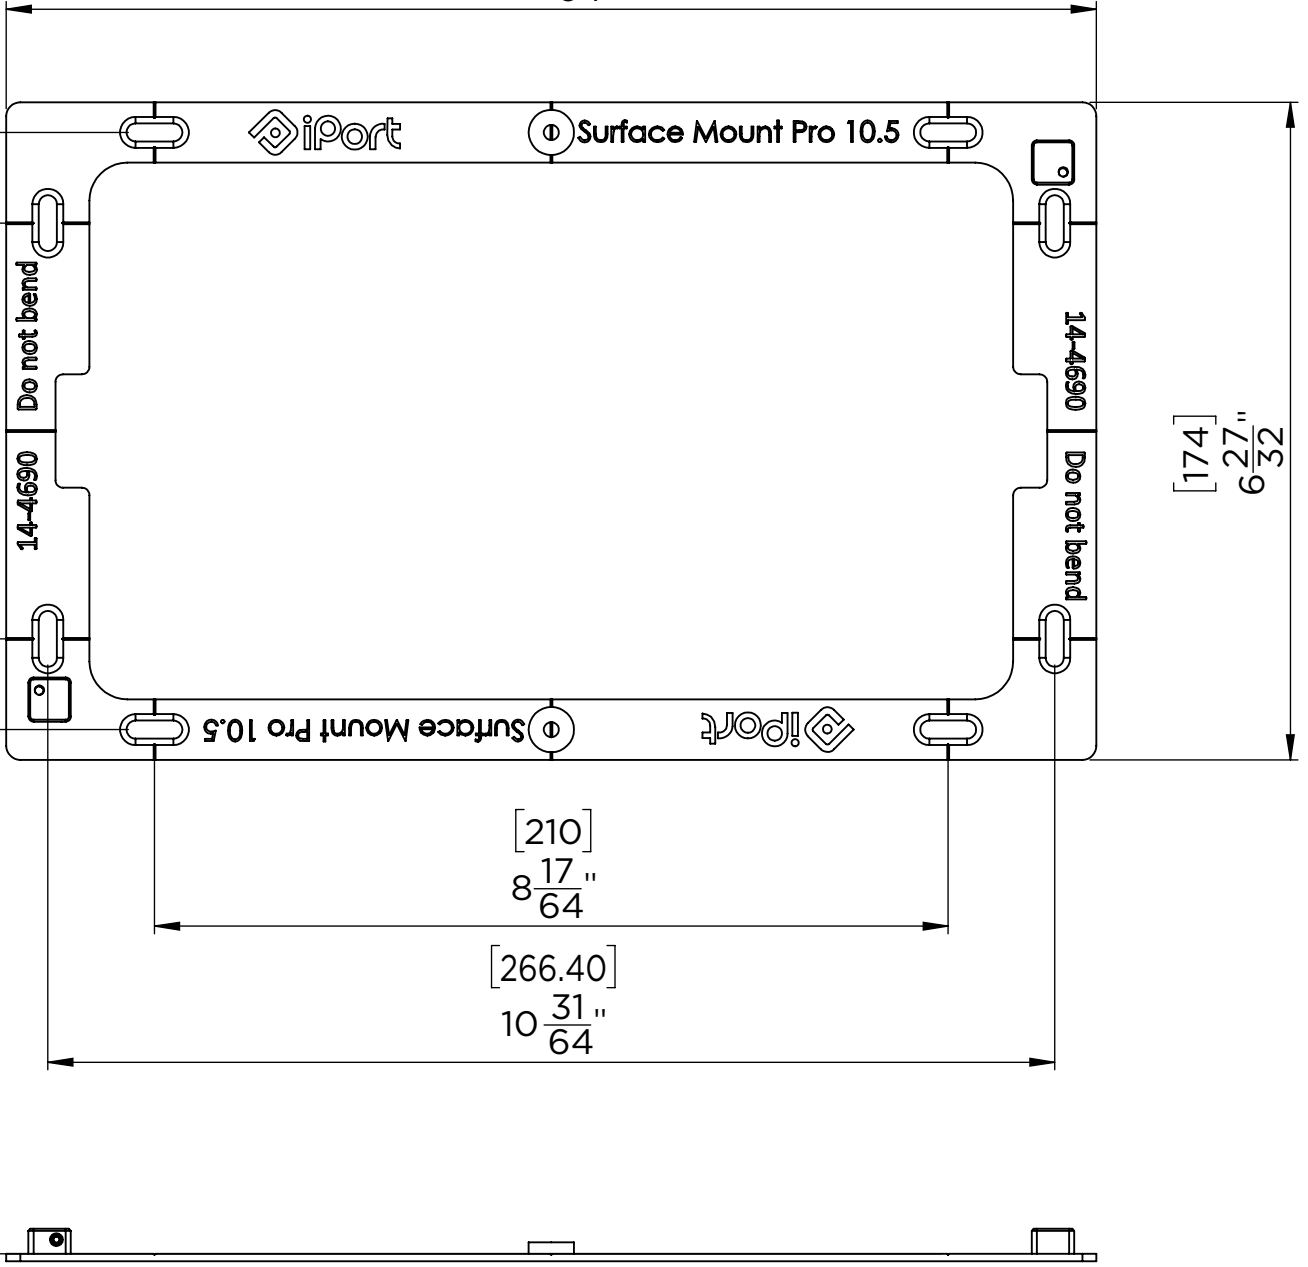

[288.40]  
11 <sup>23</sup>/<sub>64</sub>"

[158]  
6 <sup>7</sup>/<sub>32</sub>"

[110]  
4 <sup>21</sup>/<sub>64</sub>"

14-4690 Do not bend

14-4690 Do not bend

[174]  
6 <sup>27</sup>/<sub>32</sub>"

[210]  
8 <sup>17</sup>/<sub>64</sub>"

[266.40]  
10 <sup>31</sup>/<sub>64</sub>"

[2]  
<sup>5</sup>/<sub>64</sub>"

METRIC/INCHES		I PORT BY SONANCE	
DESIGNED IN SAN CLEMENTE, CALIFORNIA BY IPORT		NAME BRACKET SM PRO10.5	
NOTICE OF PROPRIETARY INFORMATION: <small>THE INFORMATION CONTAINED HEREIN IS THE PROPRIETARY PROPERTY OF DANA INNOVATIONS. THE POSSESSOR AGREES TO THE FOLLOWING: 1. TO MAINTAIN THIS DOCUMENT IN CONFIDENCE 2. NOT TO REPRODUCE OR COPY IT 3. NOT TO REVEAL OR PUBLISH IT IN WHOLE OR IN PART 4. ALL RIGHTS RESERVED</small>		SIZE B	SKU 70808 70809
SCALE: 1:2		WEIGHT:	REV A
		SHEET 1 OF 1	