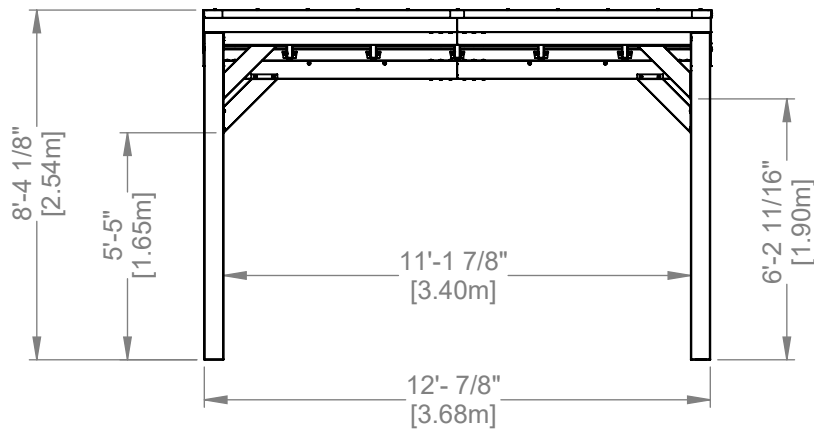

Part Number 2306080 12x9.5 STONEBRIDGE GAZEBO

SHEET 1 OF 1

SIZE (12x9.5)

Backyard Discovery  
 3305 Airport Drive Pittsburg, KS. 66762  
[www.backyarddiscovery.com](http://www.backyarddiscovery.com)

*This drawing and its contents are the property of Backyard Discovery issued in strict confidence and shall not without the prior written permission of the above stated company, be reproduced, copied, or used for any purpose whatsoever except the manufacture of articles for Backyard Discovery. This drawing is loaned and subject to return upon demand.*

TOLERANCES UNLESS OTHERWISE SPECIFIED  
 (UNITS: mm)  
 GENERAL = +1 -0  
 X.X = ±0.5mm  
 ANGULAR = ±0.5°

FINISH  
 SCALE NONE  
 DATE 11/3/2022  
 DRAWN BY LR

DESCRIPTION  
**STONEBRIDGE FOOTPRINT**  
 PART NUMBER 2306080 12x9.5 STONEBRIDGE GAZEBO  
 LABEL REV