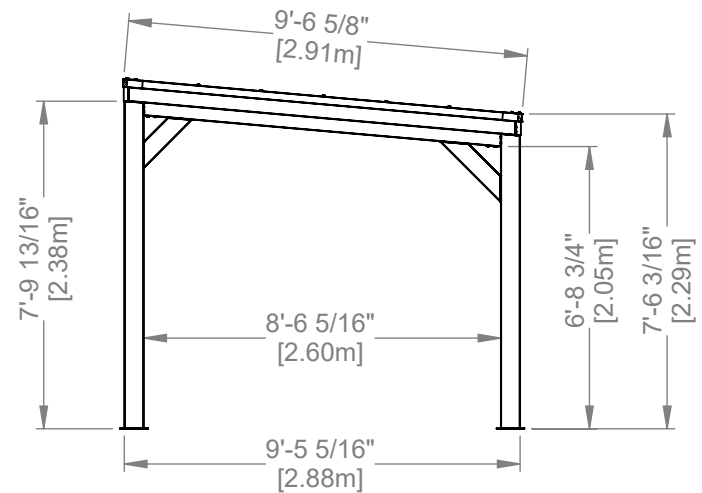

Part Number 2306080 12x9.5 STONEBRIDGE GAZEBO

SHEET 1 OF 1

SIZE (12x9.5)

Backyard Discovery  
 3305 Airport Drive Pittsburg, KS. 66762  
[www.backyarddiscovery.com](http://www.backyarddiscovery.com)

*This drawing and its contents are the property of Backyard Discovery issued in strict confidence and shall not without the prior written permission of the above stated company, be reproduced, copied, or used for any purpose whatsoever except the manufacture of articles for Backyard Discovery. This drawing is loaned and subject to return upon demand.*

TOLERANCES UNLESS OTHERWISE SPECIFIED  
 (UNITS: mm)  
 GENERAL = +1 -0  
 X.X = ±0.5mm  
 ANGULAR = ±0.5°

FINISH  
 SCALE NONE  
 DATE 11/3/2022  
 DRAWN BY LR

DESCRIPTION  
**STONEBRIDGE FOOTPRINT**  
 PART NUMBER 2306080 12x9.5 STONEBRIDGE GAZEBO  
 LABEL REV