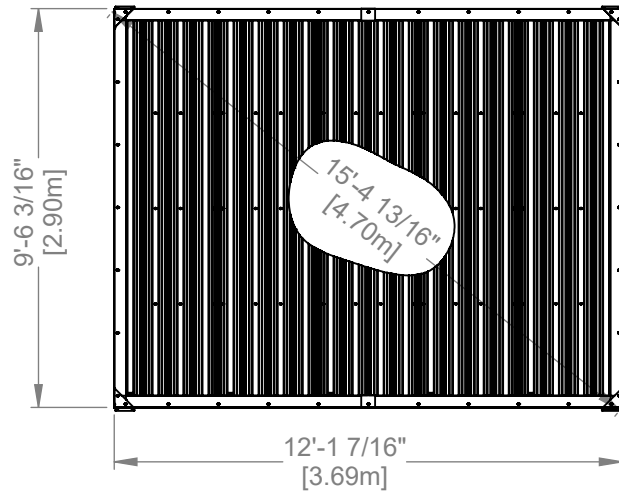

Part Number 2306080 12x9.5 STONEBRIDGE GAZEBO

SHEET 1 OF 1

SIZE (12x9.5)

Backyard Discovery  
 3305 Airport Drive Pittsburg, KS. 66762  
[www.backyarddiscovery.com](http://www.backyarddiscovery.com)

*This drawing and its contents are the property of Backyard Discovery issued in strict confidence and shall not without the prior written permission of the above stated company, be reproduced, copied, or used for any purpose whatsoever except the manufacture of articles for Backyard Discovery. This drawing is loaned and subject to return upon demand.*

TOLERANCES UNLESS OTHERWISE SPECIFIED  
 (UNITS: mm)  
 GENERAL = +1 -0  
 X.X = ±0.5mm  
 ANGULAR = ±0.5°

FINISH  
 SCALE NONE  
 DATE 11/3/2022  
 DRAWN BY LR

DESCRIPTION  
**STONEBRIDGE FOOTPRINT**  
 PART NUMBER 2306080 12x9.5 STONEBRIDGE GAZEBO  
 LABEL REV