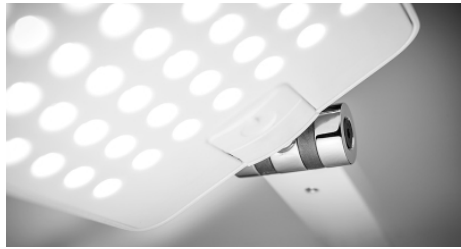

Vibrant, Anti-Glare Light

Anti-glare LEDs cast an even light that reduces reflection and eases eye strain.