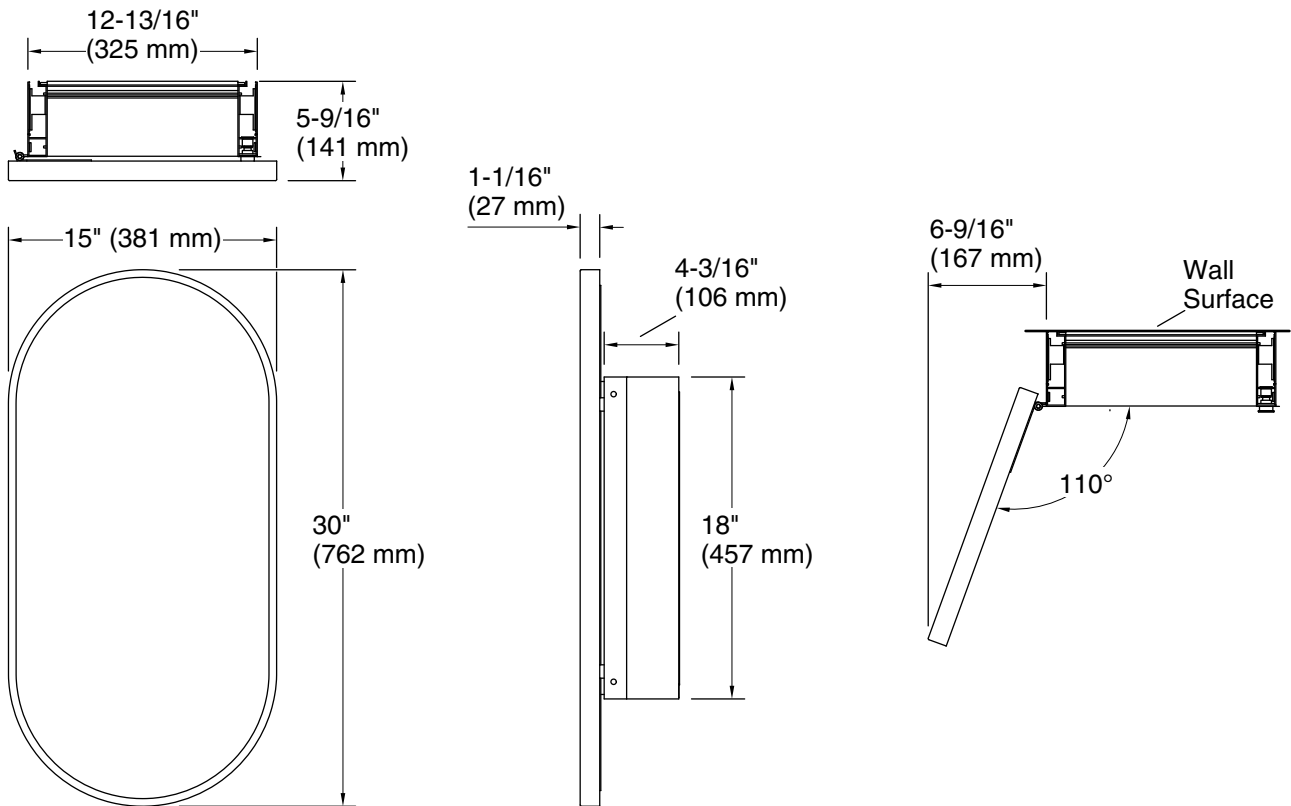

Features

- Front mirror, inside door mirror, and back panel mirror provide superior visibility to make grooming easier
- Two adjustable tempered-glass shelves
- Finish-matched cabinet interior
- Half-shelf adjustable accessory for additional storage included
- Hinges have 110° opening capability

Material

- Anodized aluminum construction with a durable rustproof and chip-resistant finish

Installation

- Surface-mount or recessed
- Can be installed with left- or right-hand swing

Codes/Standards

ANSI Z97.1
CPSC 16CFR 1201
EPA TSCA Title VI/CARB P2

Technical Information

All product dimensions are nominal.

Lighting included: No

Notes

Install this product according to the installation instructions.

For surface-mount, use anchors (not provided) rated for the loaded weight of this product.