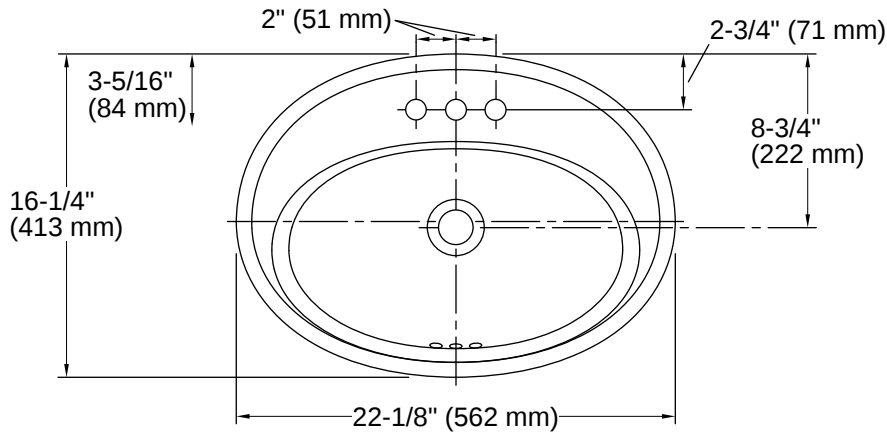

Installation

- Drop-in

Installation Notes

Install this product according to the installation instructions.

NOTICE: Countertop manufacturer or cutter must use the cut-out template provided with the product, or a current one provided by Kohler Co. (call 1-800-4-KOHLER). Kohler Co. is not responsible for cutout errors when the incorrect cut-out template is used.

Product dimensions are nominal and may vary per ASME A112.19.2 tolerances.

ADA, OBC, CSA B651 compliant when installed to the specific requirements of these regulations.