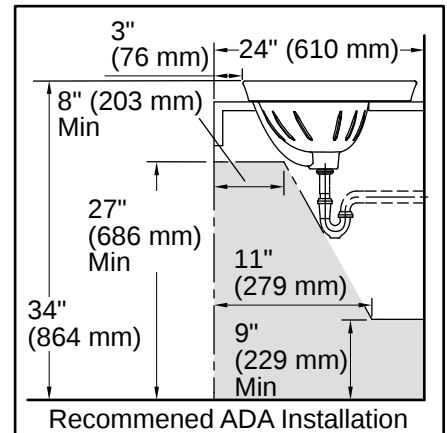

Technical Information

Number of Deck Holes:	3
Faucet Hole(s) Size:	1-1/4" (32 mm)
Center(s):	4" (102 mm)
With Overflow:	Yes
Drain Hole Diameter:	1-3/4" (44 mm)
Basin Configuration:	Single Bowl
Basin Length:	16-7/8" (429 mm)
Basin Width:	10-1/8" (257 mm)
Basin Depth:	6-5/8" (168 mm)

Material

- Vitreous china

Recommended Products/Accessories

K-23726 Drain treatment
K-8998 Adjustable P-trap with tubing outlet, 1-1/4" x 1-1/4"
K-23725 Cast iron cleaner

Warranty

See website for detailed warranty information.

KOHLER® Vitreous China Bathroom Sink Lifetime Limited Warranty

Installation

- Drop-in

Installation Notes

Install this product according to the installation instructions.

NOTICE: Countertop manufacturer or cutter must use the cut-out template provided with the product, or a current one provided by Kohler Co. (call 1-800-4-KOHLER). Kohler Co. is not responsible for cutout errors when the incorrect cut-out template is used.