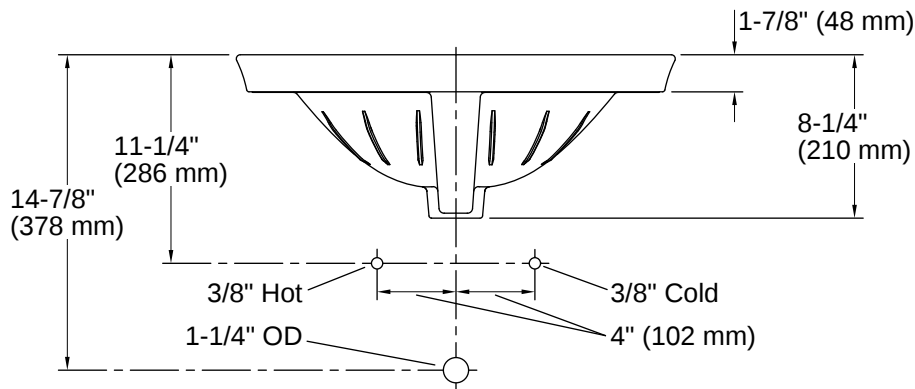

Installation

- Drop-in

Installation Notes

Install this product according to the installation instructions.

NOTICE: Countertop manufacturer or cutter must use the cut-out template provided with the product, or a current one provided by Kohler Co. (call 1-800-4-KOHLER). Kohler Co. is not responsible for cutout errors when the incorrect cut-out template is used.

Product dimensions are nominal and may vary per ASME A112.19.2 tolerances.

ADA, OBC, CSA B651 compliant when installed to the specific requirements of these regulations.