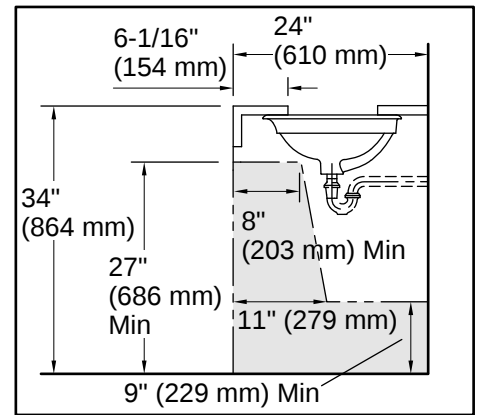

Recommended ADA Installation