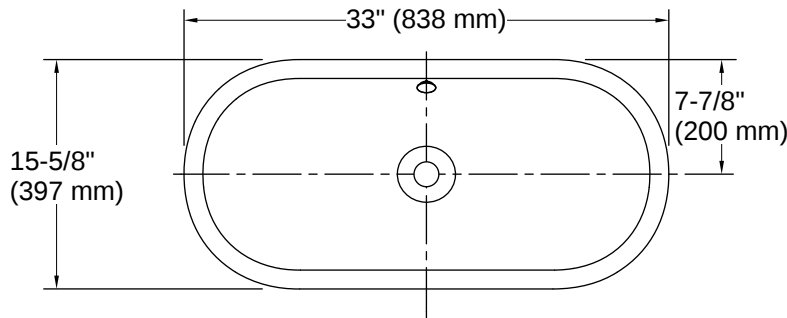

Recommended ADA Installation