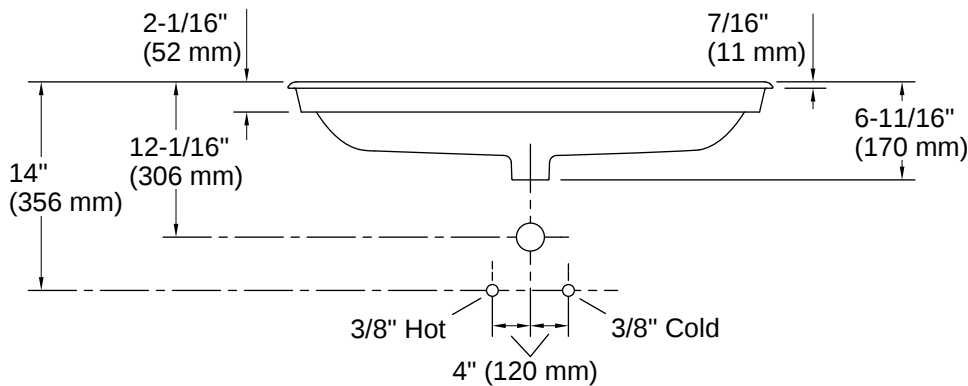

Recommended ADA Installation

Installation

- Drop-in or undermount

Installation Notes

Install this product according to the installation instructions.

Countertop manufacturer or cutter must use the cut-out template provided with the product, or a current one provided by Kohler Co. (call 1-800-43-FOCUS). Kohler Co. is not responsible for cut-out errors when the incorrect cut-out template is used. ADA, CSA B651 compliant when installed to the specific requirements of these regulations.