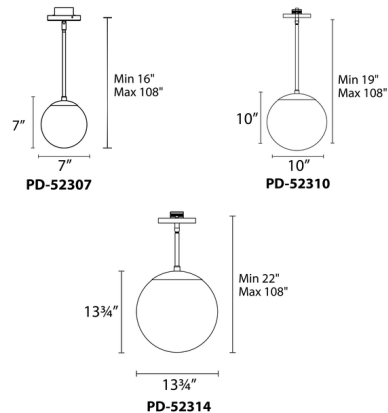

By WAC Lighting

Description

Niveous Pendant is a spherical masterpiece, perfect in any room of your home. Features mouth blown White etched triplex glass with multiple LEDs to achieve an evenly lit globe. Includes 120-277V driver (2.95 inch x 1.88 inch x 1.14 inch) located in junction box. Slope ceiling adaptable. Hang straight swivel up to 90 degrees. Electronic low voltage (ELV) dimming 100-10% at 120V0-10V dimming 100-5% at 120-277V. Note: Not all options are available.

Specifications

COLOR	White
BODY FINISH	White
WATTAGE	10W
DIMMER	Low Voltage Electronic
DIMENSIONS	7"W x 7.69"H
INTEGRATED LED MODULE	1 x LED/10W/120-277V LED
COUNTRY OF ORIGIN	China

Technical Information

LAMP LIFE	70000 hours
COLOR RENDERING	90 CRI
LAMP COLOR	3000K
LUMENS/WATT	58.80
LUMINOUS FLUX	588 lumens

Shown in white / white

CLICK TO VIEW PRODUCT

Notes: