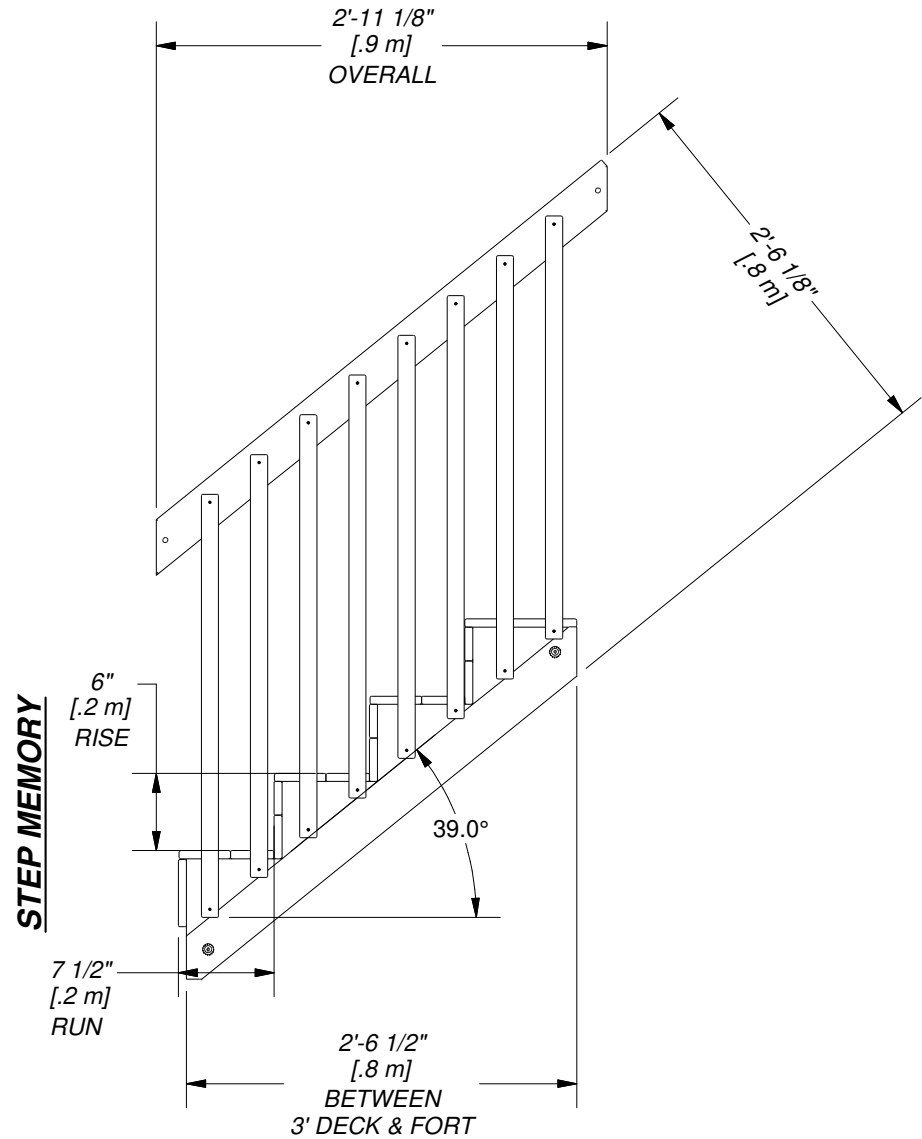

DRAWN BY	BW	DESCRIPTION	MALIBU PLAY SET
DATE	1/25/2022	PART NUMBER	1606036B MALIBU FOOTPRINT
		REV	

DRAWN BY <b>BW</b>	DESCRIPTION <b>MALIBU FORT</b>
DATE 1/25/2022	PART NUMBER 1606036B MALIBU FOOTPRINT
	REV

DRAWN BY <b>BW</b>		DESCRIPTION <b>MALIBU PLAYHOUSE</b>	
DATE <b>1/25/2022</b>	PART NUMBER <b>1606036B MALIBU FOOTPRINT</b>	REV	

DRAWN BY <b>BW</b>	DESCRIPTION <b>MALIBU 3' DECK</b>	
DATE <b>1/25/2022</b>	PART NUMBER <b>1606036B MALIBU FOOTPRINT</b>	REV