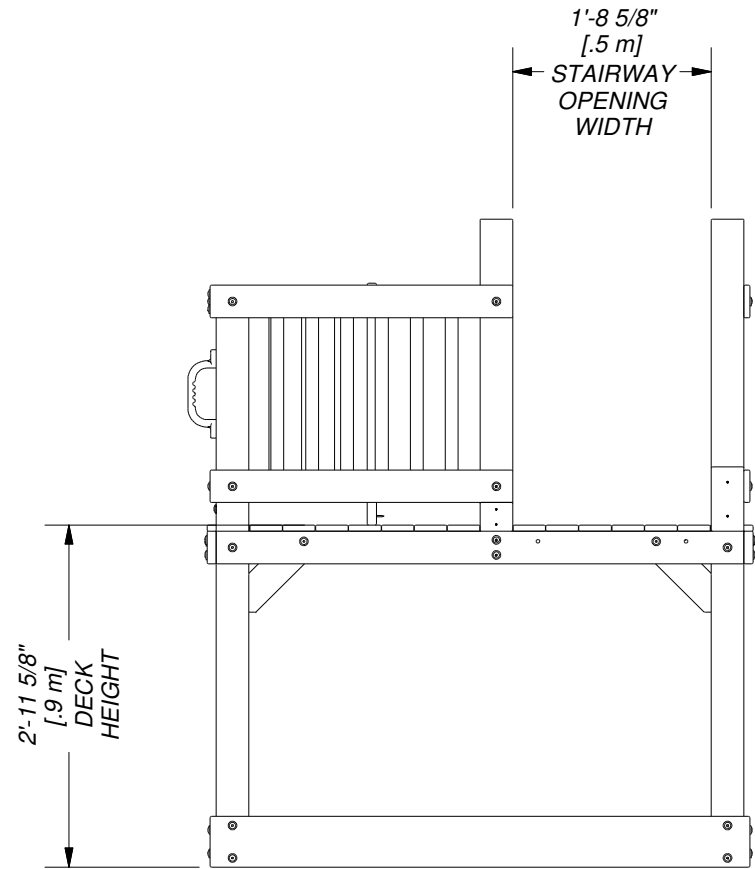

<small>DRAWN BY</small>	BW	<small>DESCRIPTION</small>	MALIBU PLAY SET
<small>DATE</small>	1/25/2022	<small>PART NUMBER</small>	1606036B MALIBU FOOTPRINT
		<small>REV</small>	

DRAWN BY	BW	DESCRIPTION	MALIBU PLAY SET
DATE	1/25/2022	PART NUMBER	1606036B MALIBU FOOTPRINT
		REV	

DRAWN BY	BW	DESCRIPTION	MALIBU PLAY SET
DATE	1/25/2022	PART NUMBER	1606036B MALIBU FOOTPRINT
		REV	

DRAWN BY <b>BW</b>	DESCRIPTION <b>MALIBU FORT</b>
DATE 1/25/2022	PART NUMBER 1606036B MALIBU FOOTPRINT
	REV

DRAWN BY <b>BW</b>		DESCRIPTION <b>MALIBU PLAYHOUSE</b>	
DATE <b>1/25/2022</b>	PART NUMBER <b>1606036B MALIBU FOOTPRINT</b>	REV	

DRAWN BY <b>BW</b>	DESCRIPTION <b>MALIBU 3' DECK</b>	
DATE <b>1/25/2022</b>	PART NUMBER <b>1606036B MALIBU FOOTPRINT</b>	REV

DRAWN BY	BW	DESCRIPTION	MALIBU STAIRCASE
DATE	1/25/2022	PART NUMBER	1606036B MALIBU FOOTPRINT
		REV	