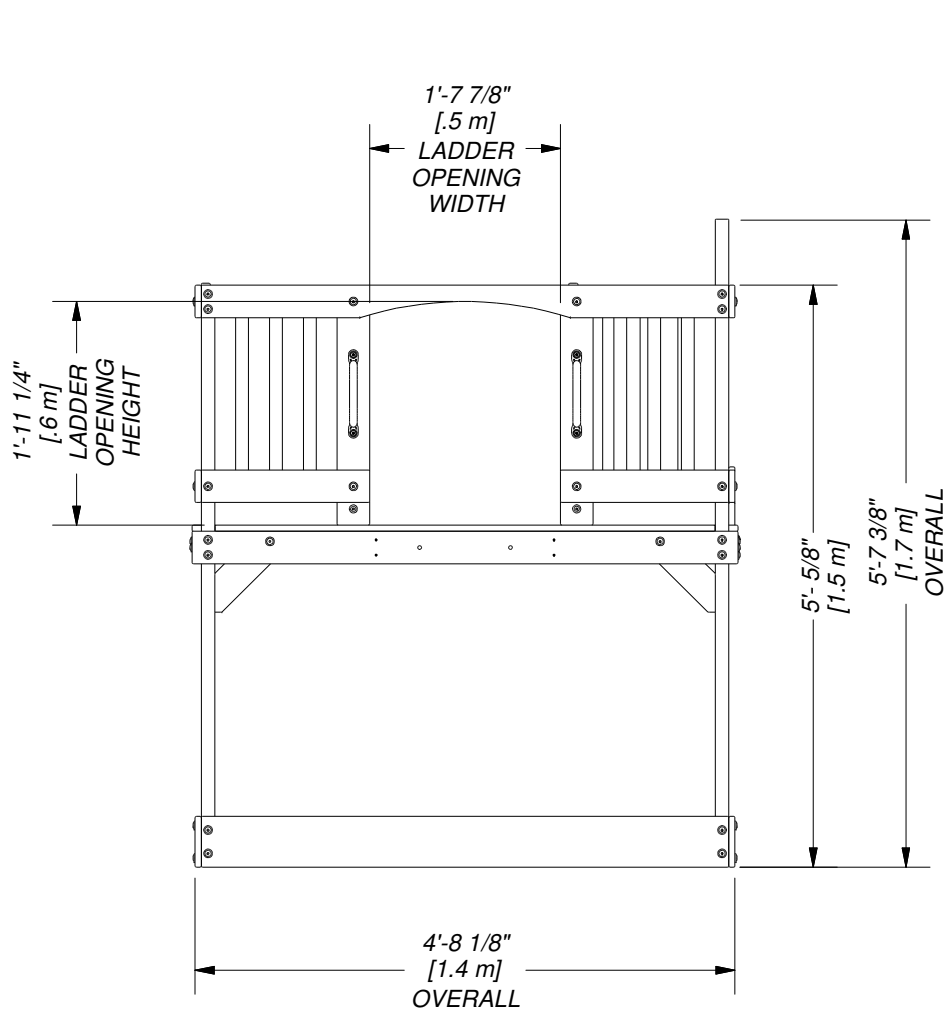

<small>DRAWN BY</small>	BW	<small>DESCRIPTION</small>	MALIBU PLAY SET
<small>DATE</small>	1/25/2022	<small>PART NUMBER</small>	1606036B MALIBU FOOTPRINT
		<small>REV</small>	

DRAWN BY	BW	DESCRIPTION	MALIBU PLAY SET
DATE	1/25/2022	PART NUMBER	1606036B MALIBU FOOTPRINT
		REV	

DRAWN BY	BW	DESCRIPTION	MALIBU PLAY SET
DATE	1/25/2022	PART NUMBER	1606036B MALIBU FOOTPRINT
		REV	

DRAWN BY <b>BW</b>	DESCRIPTION <b>MALIBU FORT</b>
DATE 1/25/2022	PART NUMBER 1606036B MALIBU FOOTPRINT
	REV

DRAWN BY <b>BW</b>		DESCRIPTION <b>MALIBU PLAYHOUSE</b>	
DATE <b>1/25/2022</b>	PART NUMBER <b>1606036B MALIBU FOOTPRINT</b>	REV	

DRAWN BY <b>BW</b>	DESCRIPTION <b>MALIBU 3' DECK</b>	
DATE <b>1/25/2022</b>	PART NUMBER <b>1606036B MALIBU FOOTPRINT</b>	REV

DRAWN BY	BW	DESCRIPTION	MALIBU STAIRCASE
DATE	1/25/2022	PART NUMBER	1606036B MALIBU FOOTPRINT
		REV	