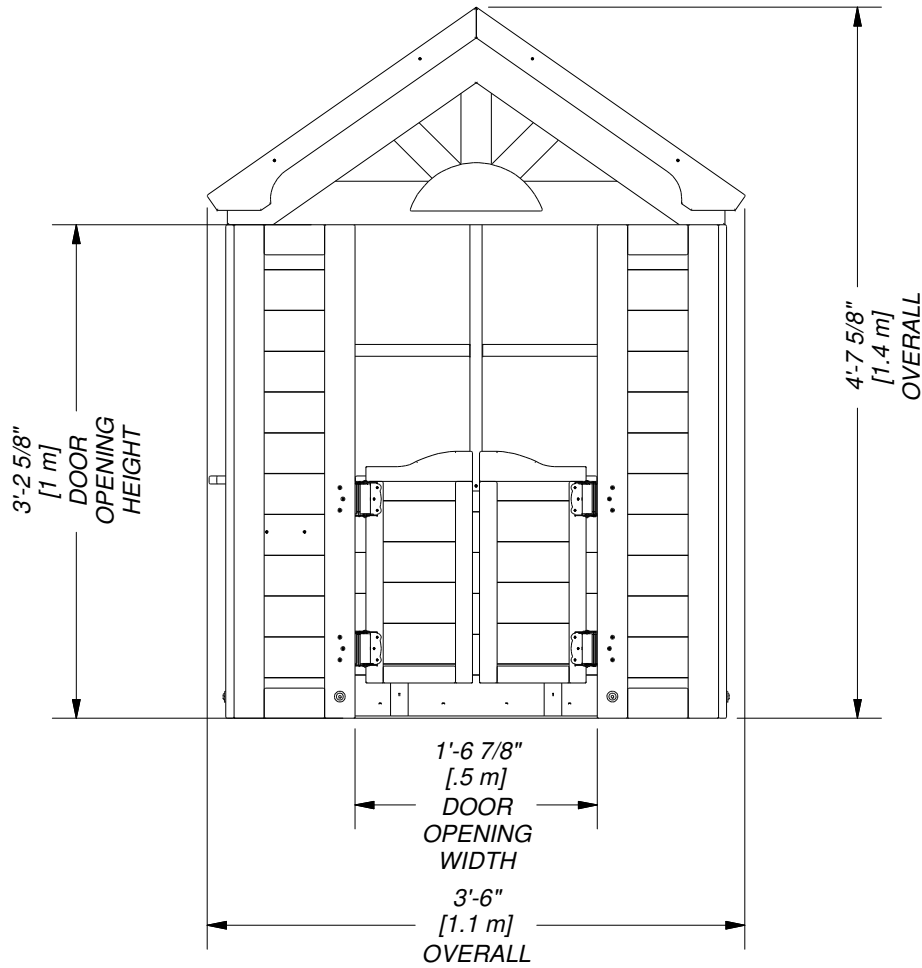

<small>DRAWN BY</small>	BW	<small>DESCRIPTION</small>	MALIBU PLAY SET
<small>DATE</small>	1/25/2022	<small>PART NUMBER</small>	1606036B MALIBU FOOTPRINT
		<small>REV</small>	

DRAWN BY	BW	DESCRIPTION	MALIBU PLAY SET
DATE	1/25/2022	PART NUMBER	1606036B MALIBU FOOTPRINT
		REV	

DRAWN BY	BW	DESCRIPTION	MALIBU PLAY SET
DATE	1/25/2022	PART NUMBER	1606036B MALIBU FOOTPRINT
		REV	

DRAWN BY <b>BW</b>	DESCRIPTION <b>MALIBU FORT</b>
DATE 1/25/2022	PART NUMBER 1606036B MALIBU FOOTPRINT
	REV