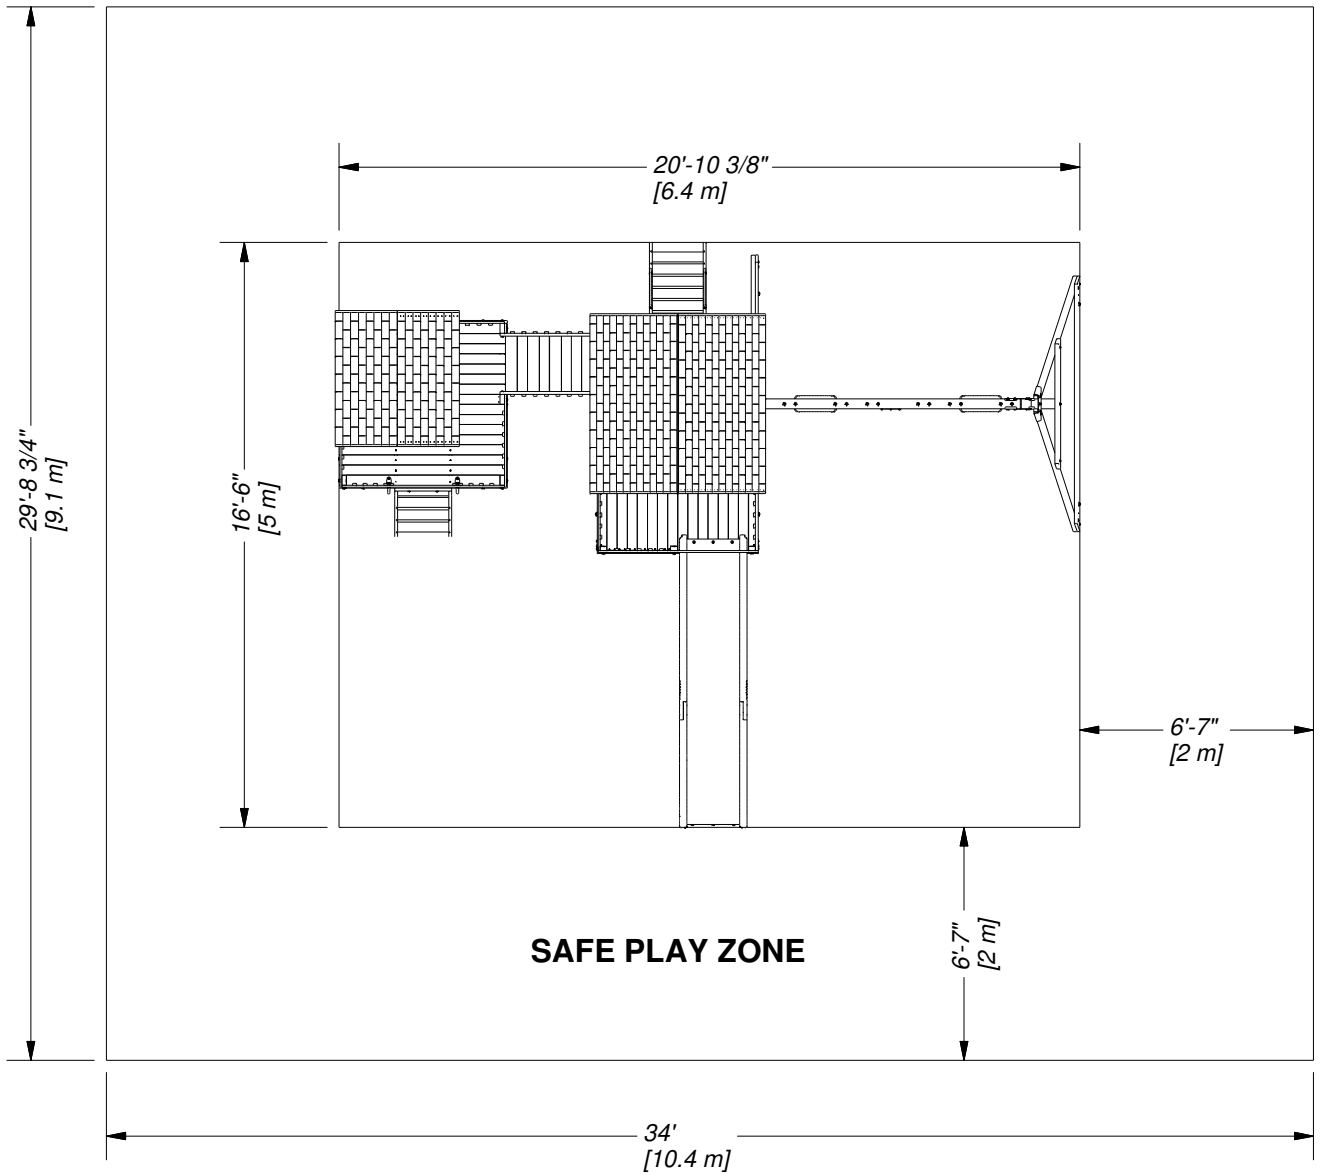

<small>DRAWN BY</small>	BW	<small>DESCRIPTION</small>	MALIBU PLAY SET
<small>DATE</small>	1/25/2022	<small>PART NUMBER</small>	1606036B MALIBU FOOTPRINT
		<small>REV</small>	

DRAWN BY	BW	DESCRIPTION	MALIBU PLAY SET
DATE	1/25/2022	PART NUMBER	1606036B MALIBU FOOTPRINT
		REV	

DRAWN BY	BW	DESCRIPTION	MALIBU PLAY SET
DATE	1/25/2022	PART NUMBER	1606036B MALIBU FOOTPRINT
		REV	

DRAWN BY <b>BW</b>	DESCRIPTION <b>MALIBU FORT</b>
DATE 1/25/2022	PART NUMBER 1606036B MALIBU FOOTPRINT
	REV

DRAWN BY <b>BW</b>		DESCRIPTION <b>MALIBU PLAYHOUSE</b>	
DATE <b>1/25/2022</b>	PART NUMBER <b>1606036B MALIBU FOOTPRINT</b>	REV	

DRAWN BY <b>BW</b>	DESCRIPTION <b>MALIBU 3' DECK</b>	
DATE <b>1/25/2022</b>	PART NUMBER <b>1606036B MALIBU FOOTPRINT</b>	REV