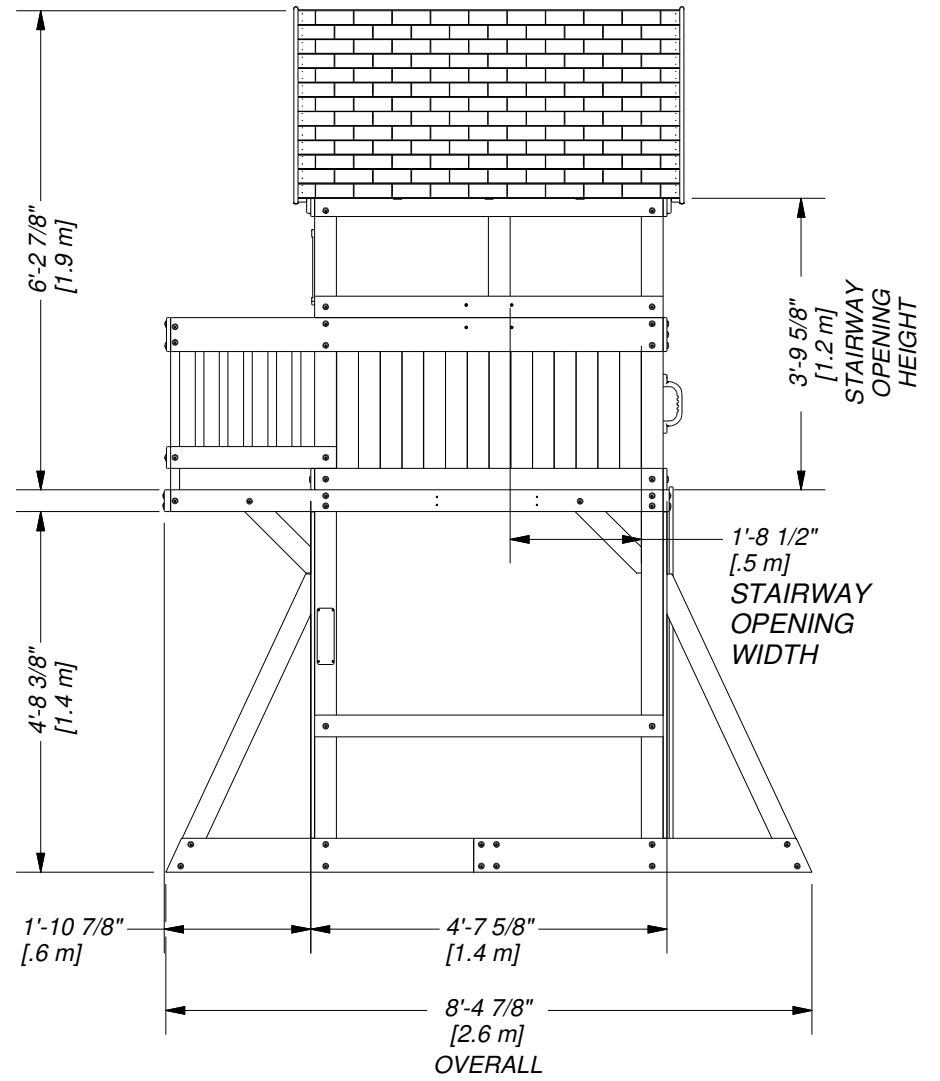

<small>DRAWN BY</small>	BW	<small>DESCRIPTION</small>	MALIBU PLAY SET
<small>DATE</small>	1/25/2022	<small>PART NUMBER</small>	1606036B MALIBU FOOTPRINT
		<small>REV</small>	

DRAWN BY	BW	DESCRIPTION	MALIBU PLAY SET
DATE	1/25/2022	PART NUMBER	1606036B MALIBU FOOTPRINT
		REV	

DRAWN BY	BW	DESCRIPTION	MALIBU PLAY SET
DATE	1/25/2022	PART NUMBER	1606036B MALIBU FOOTPRINT
		REV	

DRAWN BY <b>BW</b>	DESCRIPTION <b>MALIBU FORT</b>
DATE 1/25/2022	PART NUMBER 1606036B MALIBU FOOTPRINT
	REV

DRAWN BY <b>BW</b>		DESCRIPTION <b>MALIBU PLAYHOUSE</b>	
DATE <b>1/25/2022</b>	PART NUMBER <b>1606036B MALIBU FOOTPRINT</b>	REV	

DRAWN BY <b>BW</b>	DESCRIPTION <b>MALIBU 3' DECK</b>	
DATE <b>1/25/2022</b>	PART NUMBER <b>1606036B MALIBU FOOTPRINT</b>	REV

DRAWN BY	BW	DESCRIPTION	MALIBU STAIRCASE
DATE	1/25/2022	PART NUMBER	1606036B MALIBU FOOTPRINT
		REV	