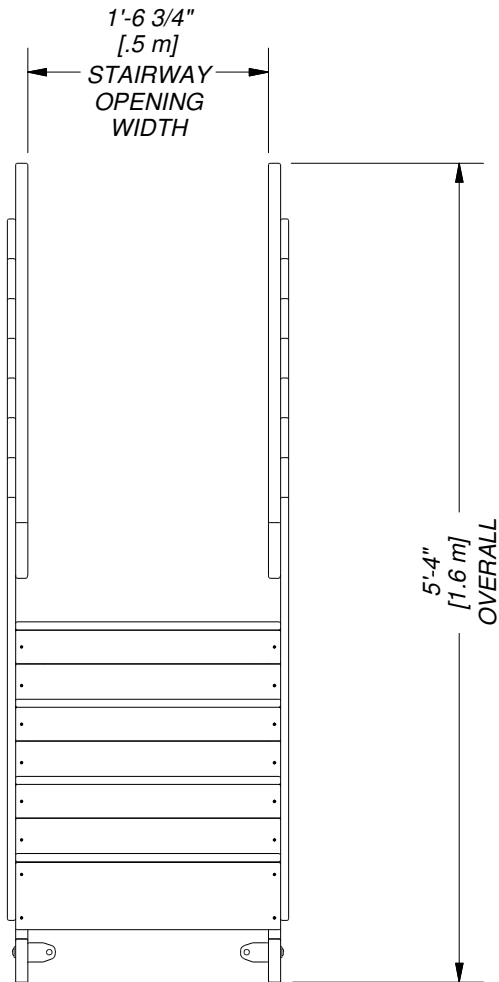

DRAWN BY	BW	DESCRIPTION	MALIBU PLAY SET
DATE	1/25/2022	PART NUMBER	1606036B MALIBU FOOTPRINT
		REV	

DRAWN BY <b>BW</b>	DESCRIPTION <b>MALIBU FORT</b>
DATE 1/25/2022	PART NUMBER 1606036B MALIBU FOOTPRINT
	REV

DRAWN BY <b>BW</b>		DESCRIPTION <b>MALIBU PLAYHOUSE</b>	
DATE <b>1/25/2022</b>	PART NUMBER <b>1606036B MALIBU FOOTPRINT</b>	REV	

DRAWN BY <b>BW</b>	DESCRIPTION <b>MALIBU 3' DECK</b>	
DATE <b>1/25/2022</b>	PART NUMBER <b>1606036B MALIBU FOOTPRINT</b>	REV