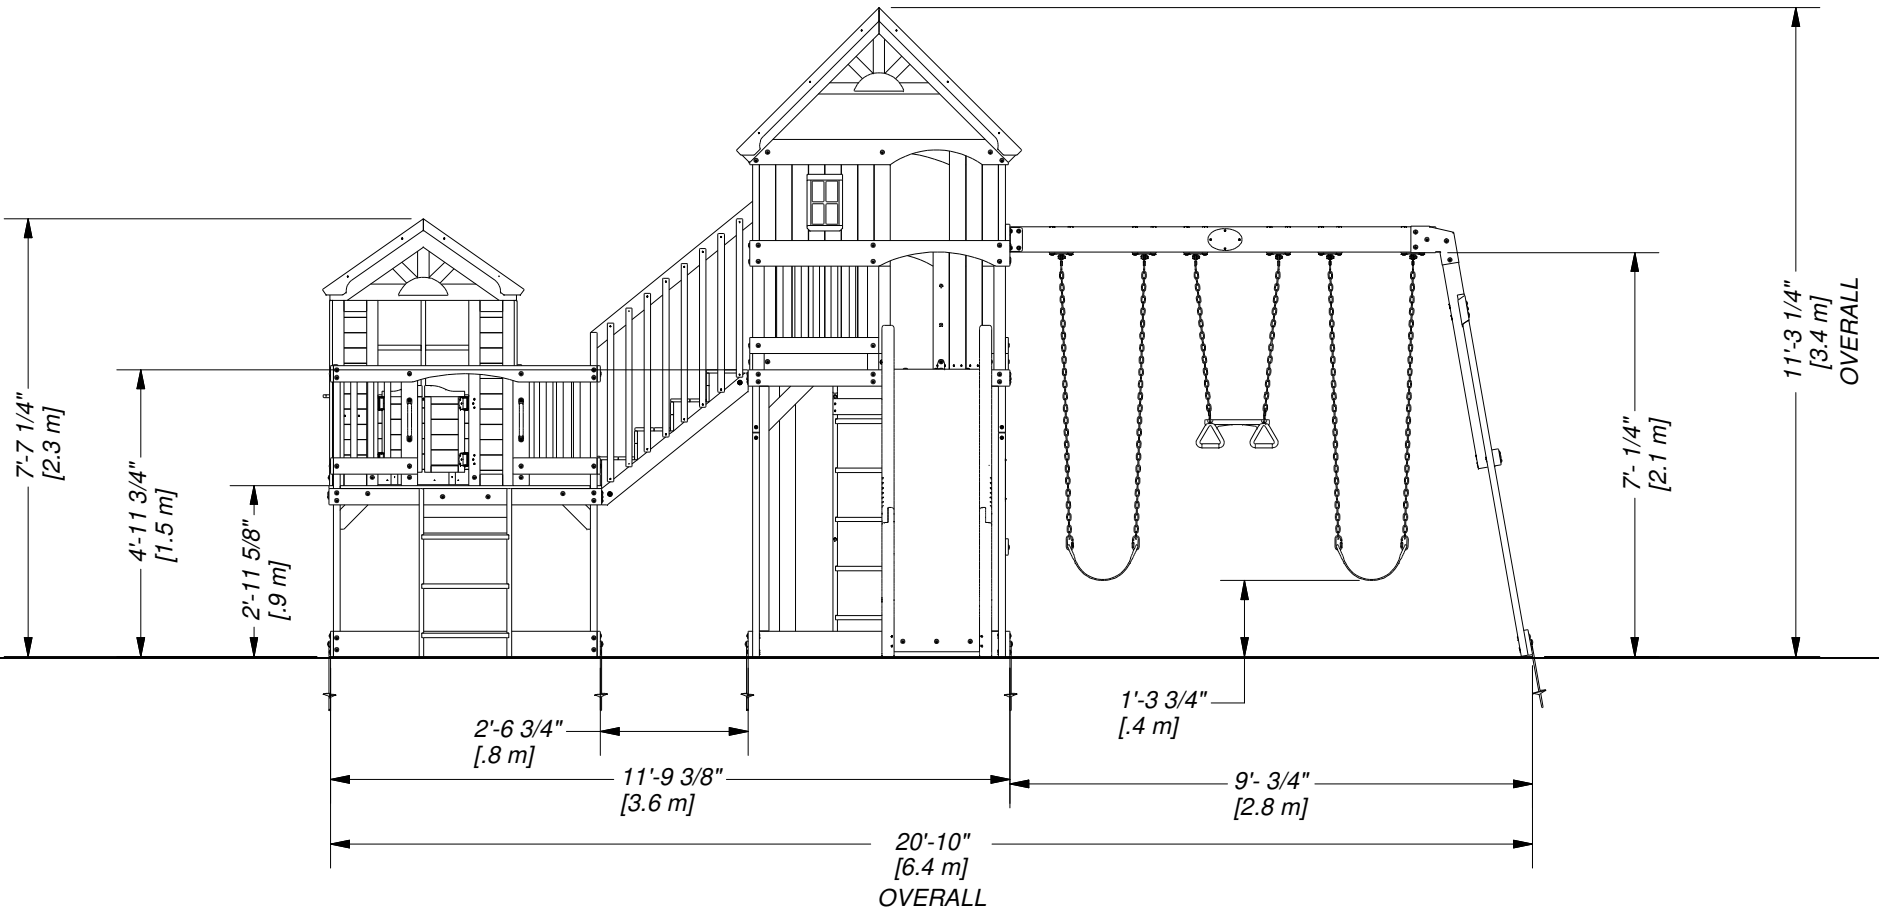

<small>DRAWN BY</small>	BW	<small>DESCRIPTION</small>	MALIBU PLAY SET
<small>DATE</small>	1/25/2022	<small>PART NUMBER</small>	1606036B MALIBU FOOTPRINT
		<small>REV</small>	

DRAWN BY	BW	DESCRIPTION	MALIBU PLAY SET
DATE	1/25/2022	PART NUMBER	1606036B MALIBU FOOTPRINT
		REV	

DRAWN BY	BW	DESCRIPTION	MALIBU PLAY SET
DATE	1/25/2022	PART NUMBER	1606036B MALIBU FOOTPRINT
		REV	

DRAWN BY <b>BW</b>	DESCRIPTION <b>MALIBU FORT</b>
DATE 1/25/2022	PART NUMBER 1606036B MALIBU FOOTPRINT
	REV

DRAWN BY <b>BW</b>		DESCRIPTION <b>MALIBU PLAYHOUSE</b>	
DATE <b>1/25/2022</b>	PART NUMBER <b>1606036B MALIBU FOOTPRINT</b>	REV	

DRAWN BY <b>BW</b>	DESCRIPTION <b>MALIBU 3' DECK</b>	
DATE <b>1/25/2022</b>	PART NUMBER <b>1606036B MALIBU FOOTPRINT</b>	REV

DRAWN BY	BW	DESCRIPTION	MALIBU STAIRCASE
DATE	1/25/2022	PART NUMBER	1606036B MALIBU FOOTPRINT
		REV	