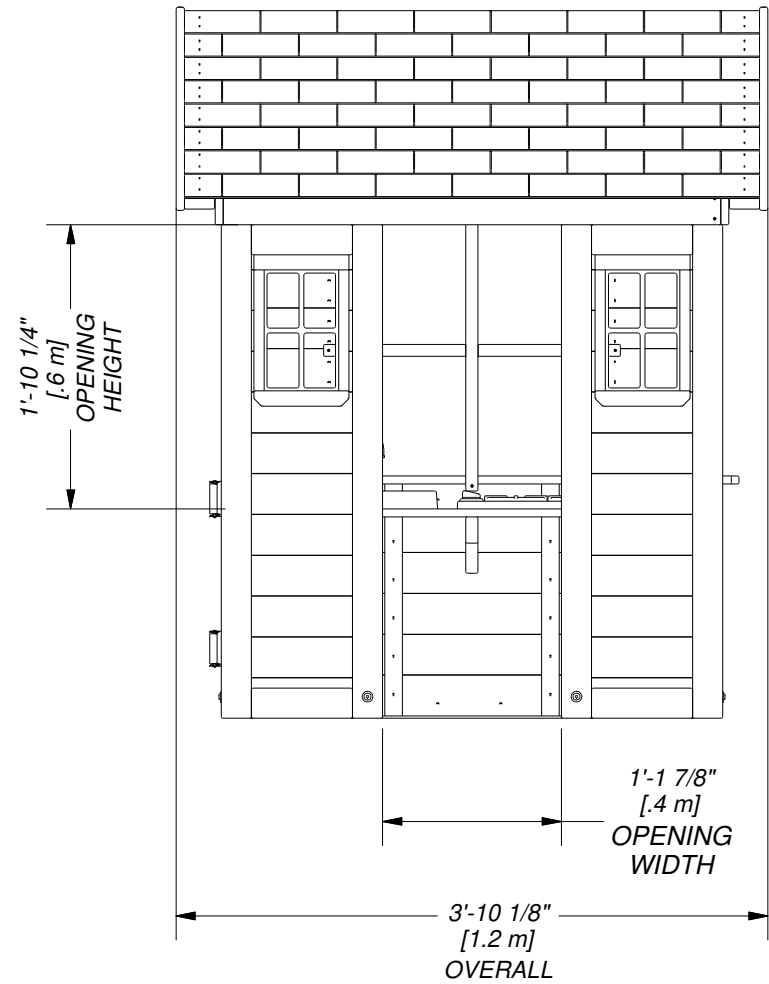

<small>DRAWN BY</small>	BW	<small>DESCRIPTION</small>	MALIBU PLAY SET
<small>DATE</small>	1/25/2022	<small>PART NUMBER</small>	1606036B MALIBU FOOTPRINT
		<small>REV</small>	

DRAWN BY	BW	DESCRIPTION	MALIBU PLAY SET
DATE	1/25/2022	PART NUMBER	1606036B MALIBU FOOTPRINT
		REV	

DRAWN BY	BW	DESCRIPTION	MALIBU PLAY SET
DATE	1/25/2022	PART NUMBER	1606036B MALIBU FOOTPRINT
		REV	

DRAWN BY <b>BW</b>	DESCRIPTION <b>MALIBU FORT</b>
DATE 1/25/2022	PART NUMBER 1606036B MALIBU FOOTPRINT
	REV

DRAWN BY <b>BW</b>		DESCRIPTION <b>MALIBU PLAYHOUSE</b>	
DATE <b>1/25/2022</b>	PART NUMBER <b>1606036B MALIBU FOOTPRINT</b>	REV	

DRAWN BY <b>BW</b>	DESCRIPTION <b>MALIBU 3' DECK</b>	
DATE <b>1/25/2022</b>	PART NUMBER <b>1606036B MALIBU FOOTPRINT</b>	REV