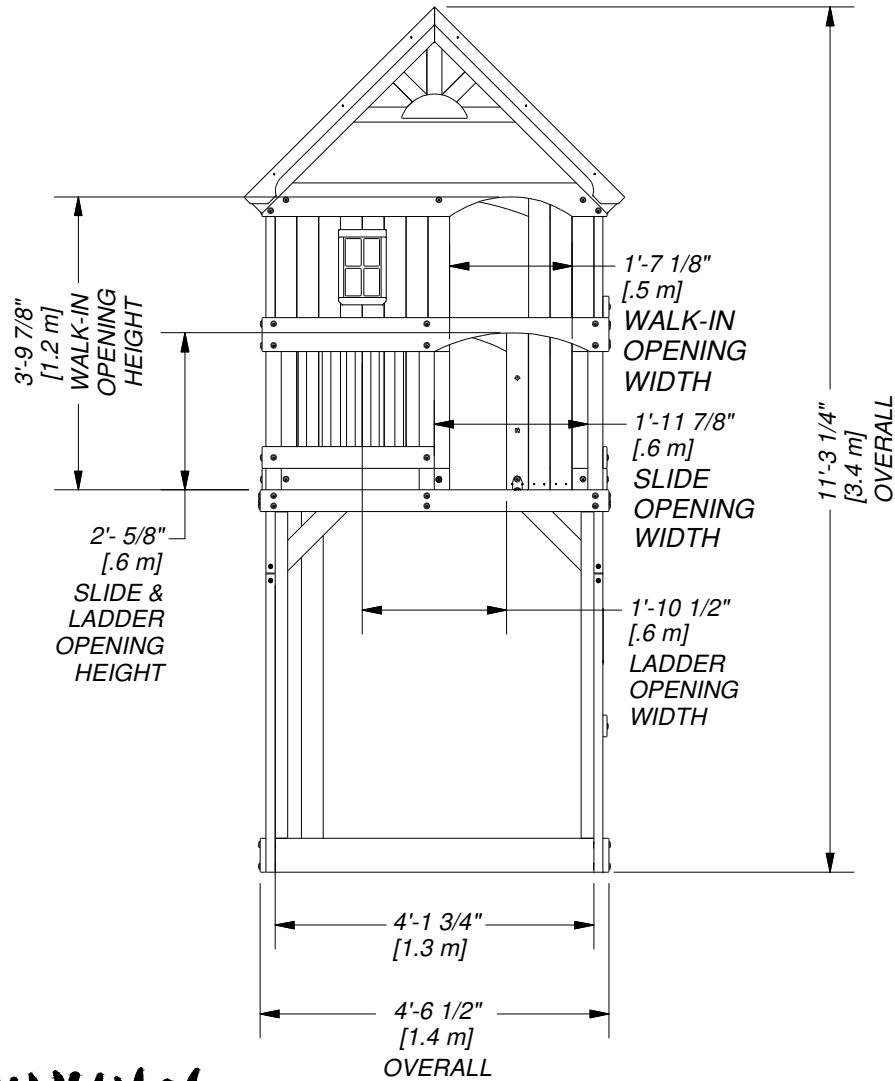

<small>DRAWN BY</small>	BW	<small>DESCRIPTION</small>	MALIBU PLAY SET
<small>DATE</small>	1/25/2022	<small>PART NUMBER</small>	1606036B MALIBU FOOTPRINT
		<small>REV</small>	

DRAWN BY	BW	DESCRIPTION	MALIBU PLAY SET
DATE	1/25/2022	PART NUMBER	1606036B MALIBU FOOTPRINT
		REV	

DRAWN BY	BW	DESCRIPTION	MALIBU PLAY SET
DATE	1/25/2022	PART NUMBER	1606036B MALIBU FOOTPRINT
		REV	

DRAWN BY <b>BW</b>	DESCRIPTION <b>MALIBU FORT</b>
DATE 1/25/2022	PART NUMBER 1606036B MALIBU FOOTPRINT
	REV

DRAWN BY <b>BW</b>		DESCRIPTION <b>MALIBU PLAYHOUSE</b>	
DATE <b>1/25/2022</b>	PART NUMBER <b>1606036B MALIBU FOOTPRINT</b>	REV	

DRAWN BY <b>BW</b>	DESCRIPTION <b>MALIBU 3' DECK</b>	
DATE <b>1/25/2022</b>	PART NUMBER <b>1606036B MALIBU FOOTPRINT</b>	REV