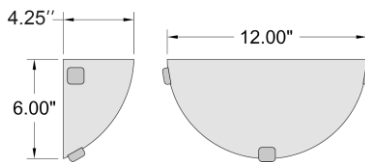

FIXTURE**	BACKPLATE / CANOPY**
Length:	Length 9.75"
Width: 12"	Width: 4.75"
Diameter	Diameter:
Height: 6"	Height: 1"
Extension: 4.25"	
Overall Height:	

**TECHNICAL SPECIFICATIONS**

**SPECIFICATIONS**

Frame Material: Steel  
Diffuser Material: Glass  
Lamping Type: E-26 (Replaceable LED Jbox: Standard  
Lamping Base: E-26 Lamp Wattage: 9 W  
Lamp Quantity: 1 Total Wattage: 9 W  
Voltage: 120v Lamps Included: Yes

**ADDITIONAL NOTES**

Custom Finish 5 Piece Minimum Order Quantity

Project Name: \_\_\_\_\_  
Location: \_\_\_\_\_  
Type: \_\_\_\_\_  
Quantity: \_\_\_\_\_  
Notes:

**LINE DRAWING**

**IES FILE**

In addition to Access Lighting's purchase and warranty terms and conditions, by signing below or placing an order, you agree that you are authorized to bind the entity placing any order and acknowledge the following: All of sizes and measurements are approximate and all images are for illustrative purposes only. In the event of an inconsistency, the "Product Measurements" section controls. There also may be slight differences in the colors and designs compared to the displayed and printed images.