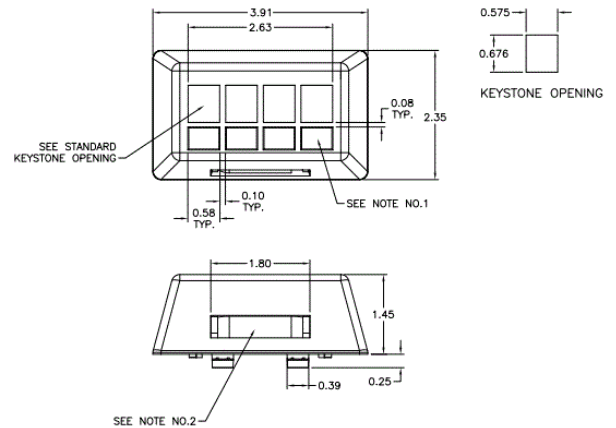

Furniture Plate

Features

- Work Area and Individual Port Labeling
- Maximizes Internal Capacity By Positioning Jacks Outside Furniture Channel

Ordering Information

Description	Color	Catalog No.	UPC
iStation Furniture Plate, 4-Port Black Inline		FP4BBK	662620837871

Listings

UL and cUL Listed 1863
RoHS Compliant

Specifications

Plate Material	High-impact thermoplastic (UL 94V-0)
Compatibility	Fits industry standard ANSI/TIA/EIA furniture outlet openings

Accessories

Herman Miller Reducing Adapter	HMRBBK
--------------------------------	--------