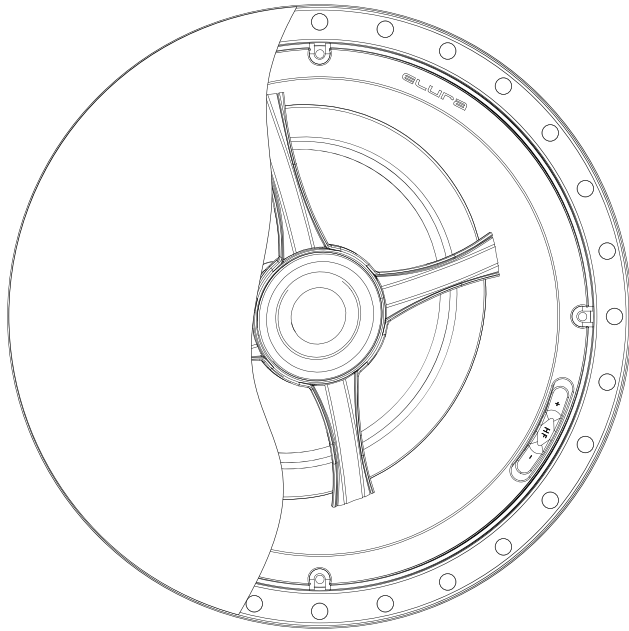

S8LCR

S8LCR

Speaker Type: In-ceiling LCR, Zero Bezel
Tweeter: 1" XL Chambered Silk Dome, Pivoting
Impedance: 8 ohms
Sensitivity: 91dB
Finish Dimensions: Ø11.17" (284mm), 5.70" (145mm)

Woofer: 8" CarbonX Cone, Silhouette Surround
Power: 5-130 watts
Freq. Response: 45Hz-20KHz
EQ Adjustments: Contour Switch with -3, 0, +3
Cutout Dimension: Ø10.08" (256mm)

ELURA

SPEAKERS BY SONANCE®