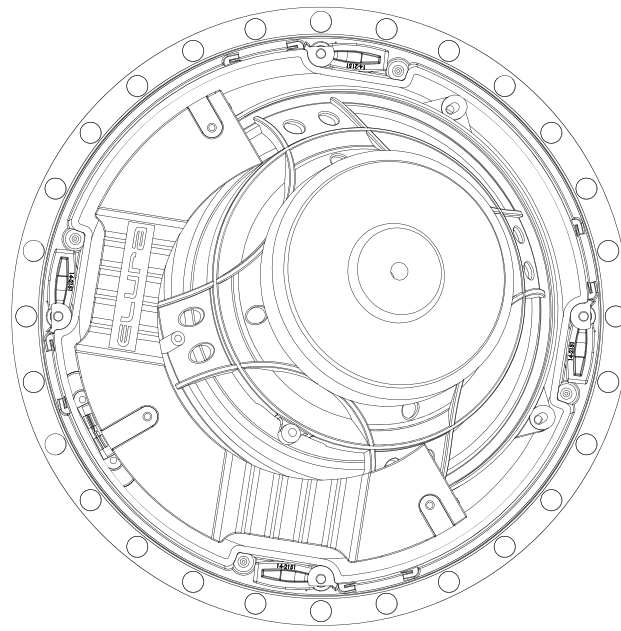

S8LCR

S8LCR

Speaker Type: In-ceiling LCR, Zero Bezel
Tweeter: 1" XL Chambered Silk Dome, Pivoting
Impedance: 8 ohms
Sensitivity: 91dB
Finish Dimensions: Ø11.17" (284mm), 5.70" (145mm)

Woofer: 8" CarbonX Cone, Silhouette Surround
Power: 5-130 watts
Freq. Response: 45Hz-20KHz
EQ Adjustments: Contour Switch with -3, 0, +3
Cutout Dimension: Ø10.08" (256mm)

ELURA

SPEAKERS BY SONANCE®