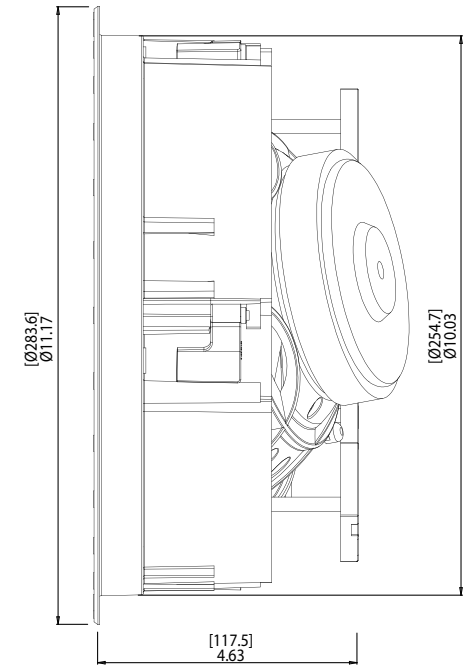

S8LCR

S8LCR

Speaker Type: In-ceiling LCR, Zero Bezel
Tweeter: 1" XL Chambered Silk Dome, Pivoting
Impedance: 8 ohms
Sensitivity: 91dB
Finish Dimensions: Ø11.17" (284mm), 5.70" (145mm)

Woofer: 8" CarbonX Cone, Silhouette Surround
Power: 5-130 watts
Freq. Response: 45Hz-20KHz
EQ Adjustments: Contour Switch with -3, 0, +3
Cutout Dimension: Ø10.08" (256mm)