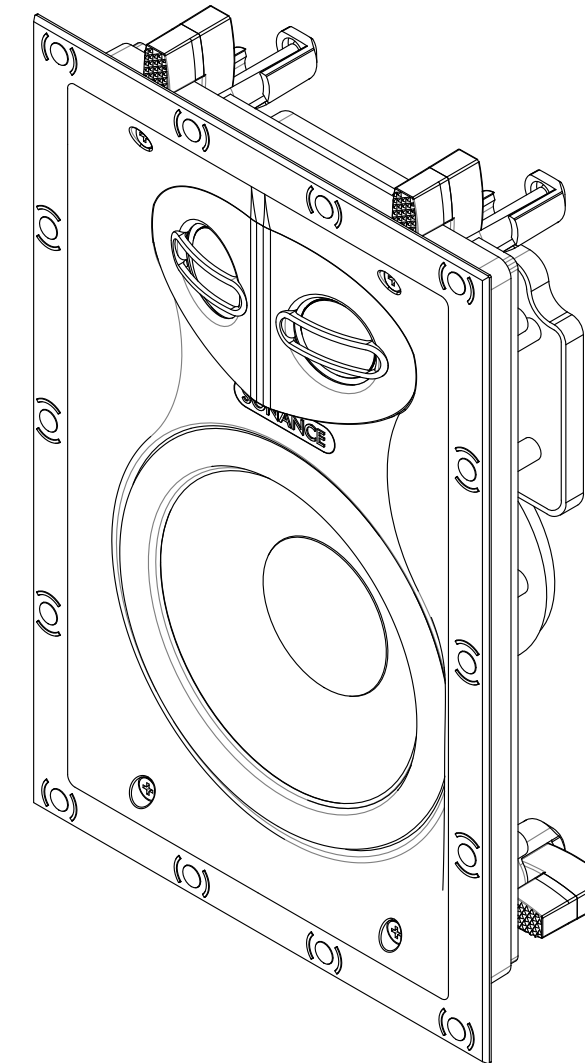

FRONT

BACK/MINIMUM CUTOUT

MOUNTING DEPTH

GRILLE

ISOMETRIC

SONANCE

212 Avenida Fabricante, San Clemente, CA. 92630
800 582-7777 949 492-7777 FAX 949 361-5579
www.sonance.com

VP66SST

SCALE: 1:1

DRAWN BY:

DRWN - PART NUMBER

REV.

SHEET: OF

RELEASED ON: