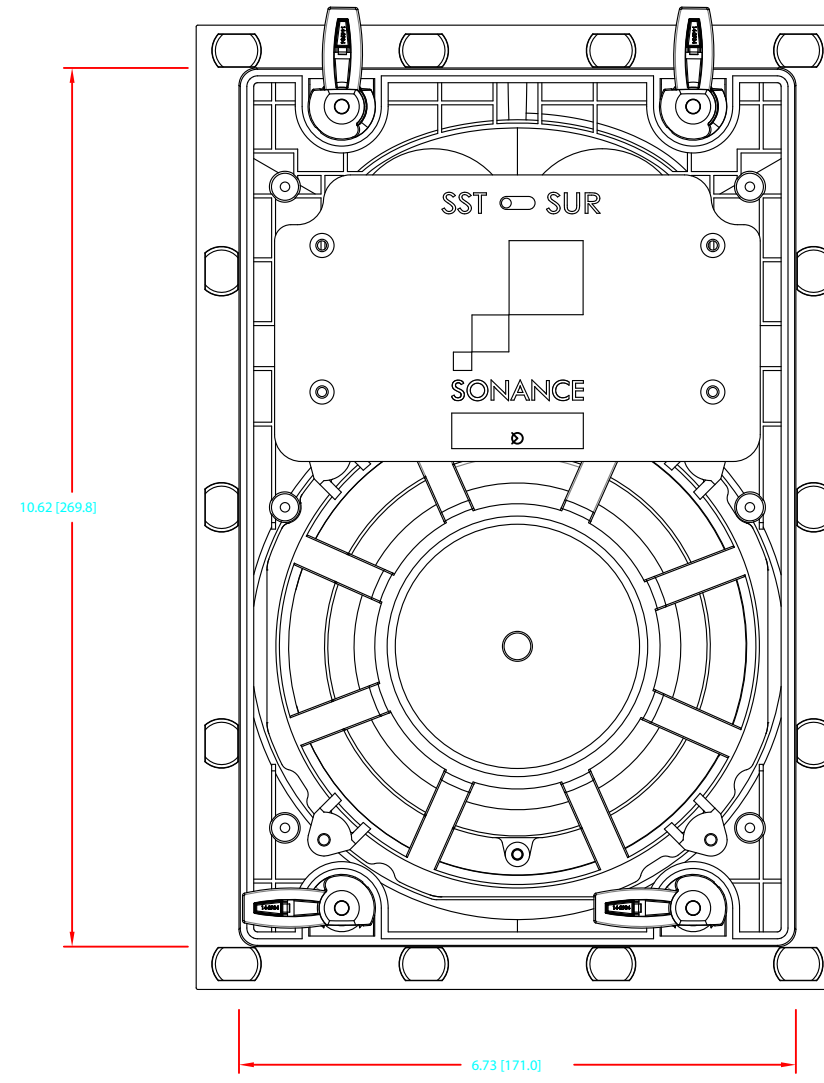

FRONT

BACK/MINIMUM CUTOUT

MOUNTING DEPTH

GRILLE

ISOMETRIC

SONANCE

212 Avenida Fabricante, San Clemente, CA. 92630
800 582-7777 949 492-7777 FAX 949 361-5579
www.sonance.com

VP66SST

SCALE: 1:1

DRAWN BY:

DRWN - PART NUMBER

REV.

SHEET: OF

RELEASED ON: