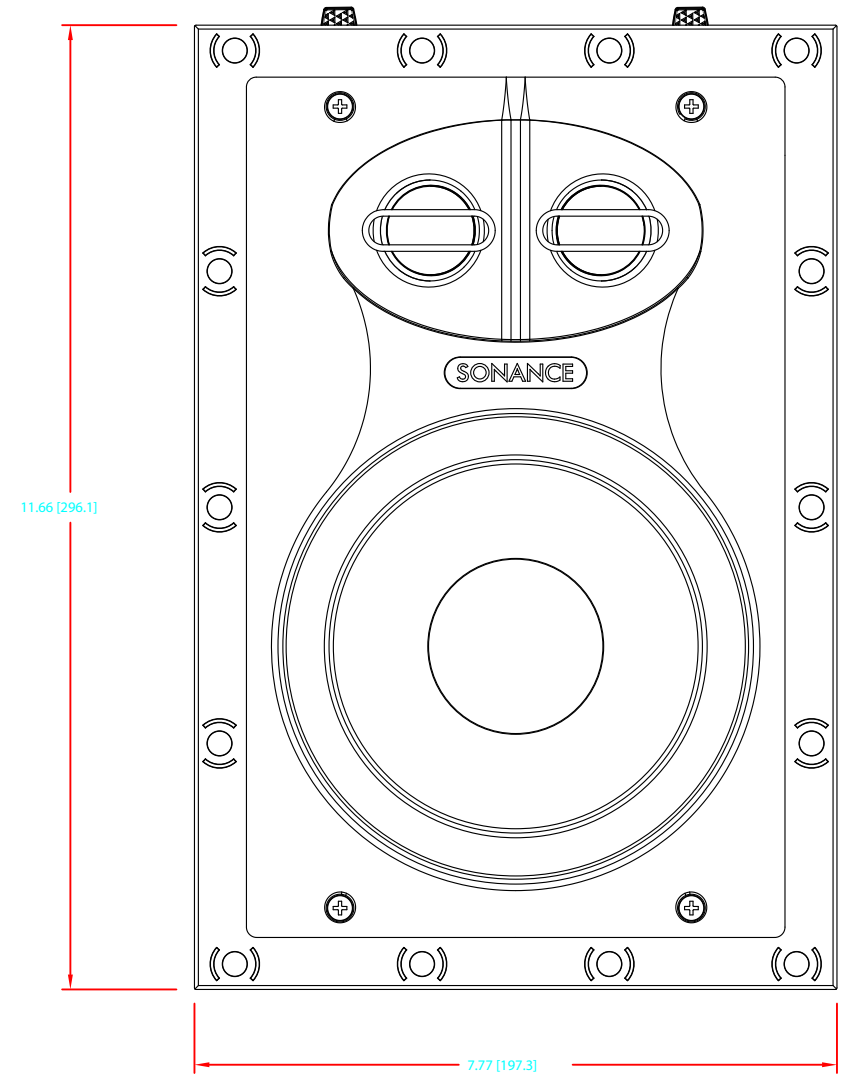

FRONT

BACK/MINIMUM CUTOUT

MOUNTING DEPTH

GRILLE

ISOMETRIC

SONANCE

212 Avenida Fabricante, San Clemente, CA. 92630
800 582-7777 949 492-7777 FAX 949 361-5579
www.sonance.com

VP66SST

SCALE: 1:1

DRAWN BY:

DRWN - PART NUMBER

REV.

SHEET: OF

RELEASED ON: