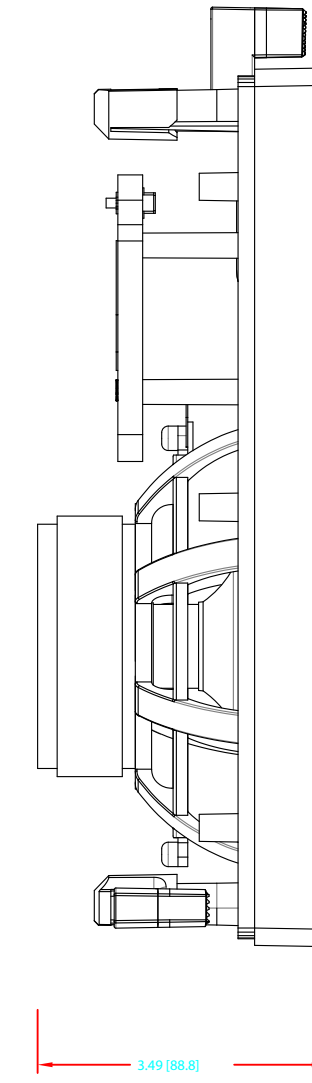

FRONT

BACK/MINIMUM CUTOUT

MOUNTING DEPTH

GRILLE

ISOMETRIC

SONANCE

212 Avenida Fabricante, San Clemente, CA. 92630
800 582-7777 949 492-7777 FAX 949 361-5579
www.sonance.com

VP66SST

SCALE: 1:1

DRAWN BY:

DRWN - PART NUMBER

REV.

SHEET: OF

RELEASED ON: